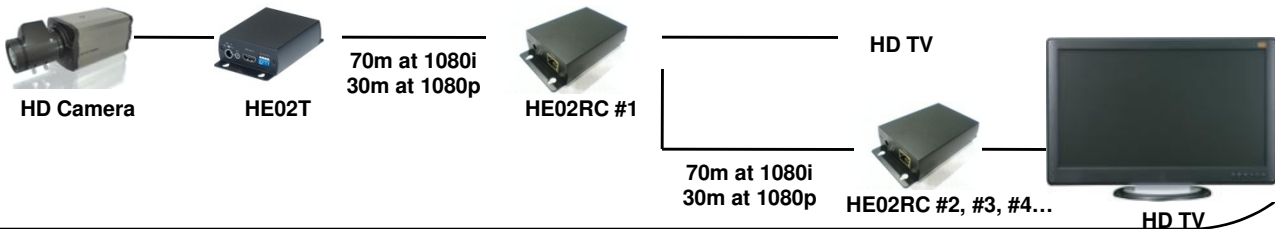

**HE01 HDMI Extender over 2 x CAT5e**

**~ Features ~**

- Extend HDMI signal over two CAT5/5e/6 cables
- Transmission range up to 60m at 1080i, 50m at 1080p resolution
- No power need within 30m
- External power supply requested at remote unit for transmission range over 30m
- Hi quality digital video and audio over CAT5 w/o signal loss
- HDMI and HDCP compliant
- 43X67X27 (W x H x D mm)

**~ Application Examples ~**

**~ Packing ~**

- HE01T x 1 unit
- HE01R x 1 unit
- 5V 1A adapter x 1 unit
- Screw x 8 units

**HE02RC HDMI Extender over 1 x CAT5e (Chainable), Rx**

**~ Features ~**

- Transmission range up to 70m at 1080i, 30m at 1080p resolution
- Built in auto equalization, retiming, pre-emphasized for optimum performance
- Work with HE02ST as receiver for extra remote HDMI display equipment
- Built in Loop out, could be daisy chained for another HE02RC to extended working range and multiple displays
- 43X67X27 (W x H x D mm)

**~ Application Examples ~**

HE02T to HE02RC	
Resolution/Cable	Distance (Meter)
1080p/CAT5	30
1080p/CAT6	35
1080i, 720p/CAT5	70

**~ Packing ~**

- HE02RC x 1 unit
- 5V 2A adapter x 1 unit
- Screw x 4 units