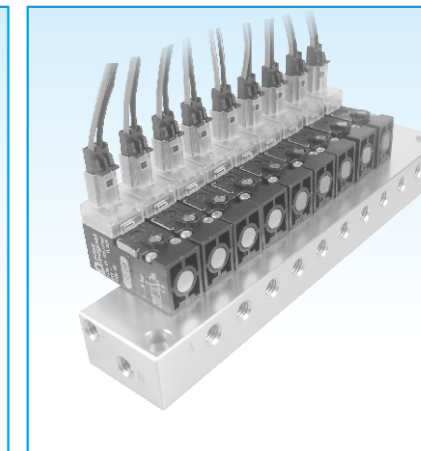

# CUSTOMIZED COLUMN

---

Lined area for notes or specifications.

Manual Pneumatic Jack

Mini single acting cylinder

Interactive dual rod cylinder

4 Guide rod cylinder

Mechanical +air pilot valve

Anti-acid & alkali valve

High speed cylinder

Mini single acting cylinder

Series connection cylinder

Mini mechanical valve

Close center manual valve

Mini Solenoid Valve

Mini single acting cylinder

Pin cylinder

Safety Speed Control Valve