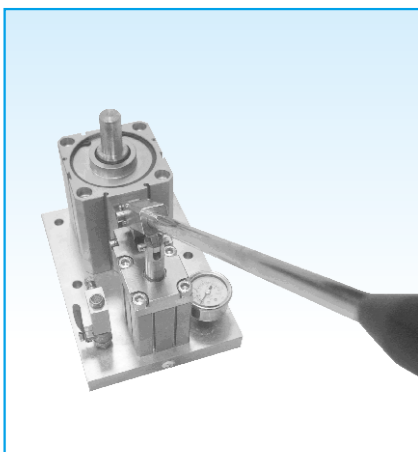

# CUSTOMIZED COLUMN

---

Lined area for notes or specifications.

Manual Pneumatic Jack

Mini single acting cylinder

Interactive dual rod cylinder

4 Guide rod cylinder

Mechanical +air pilot valve

Anti-acid & alkali valve

High speed cylinder

Mini single acting cylinder

Series connection cylinder

Mini mechanical valve

Close center manual valve

Mini Solenoid Valve

Mini single acting cylinder

Pin cylinder

Safety Speed Control Valve