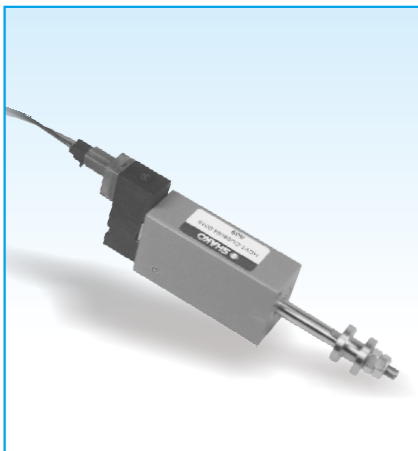

# CUSTOMIZED COLUMN

---

Lined area for notes or specifications.

Manual Pneumatic Jack

Mini single acting cylinder

Interactive dual rod cylinder

4 Guide rod cylinder

Mechanical +air pilot valve

Anti-acid & alkali valve

High speed cylinder

Mini single acting cylinder

Series connection cylinder

Mini mechanical valve

Close center manual valve

Mini Solenoid Valve

Mini single acting cylinder

Pin cylinder

Safety Speed Control Valve