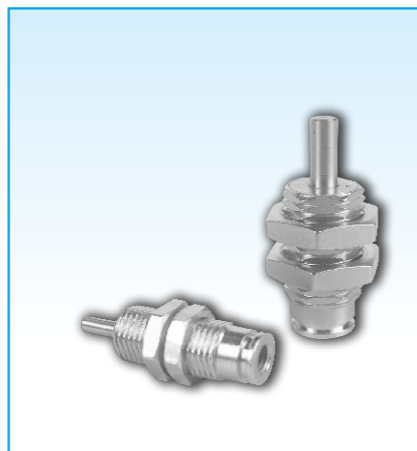

# CUSTOMIZED COLUMN

---

Lined area for notes or specifications.

Manual Pneumatic Jack

Mini single acting cylinder

Interactive dual rod cylinder

4 Guide rod cylinder

Mechanical +air pilot valve

Anti-acid & alkali valve

High speed cylinder

Mini single acting cylinder

Series connection cylinder

Mini mechanical valve

Close center manual valve

Mini Solenoid Valve

Mini single acting cylinder

Pin cylinder

Safety Speed Control Valve