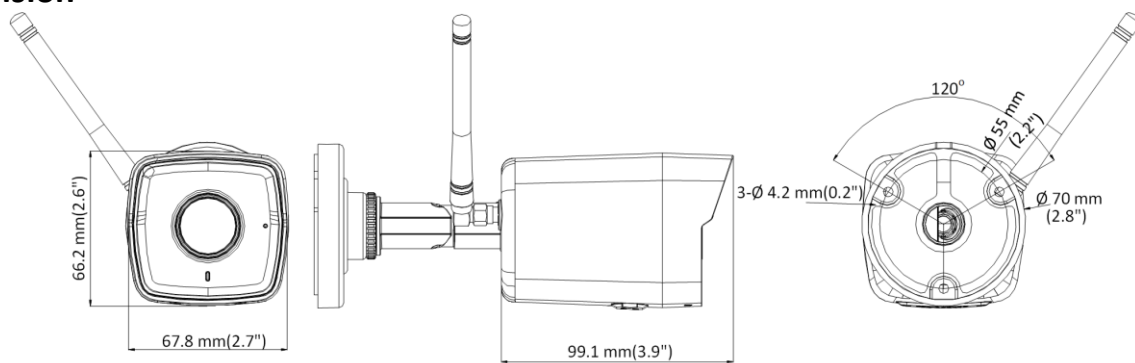

<b>Image</b>	
Max. Resolution	1920 × 1080
Main Stream	50Hz: 25 fps (1920 × 1080, 1280 × 720) 60Hz: 30 fps (1920 × 1080, 1280 × 720)
Sub-Stream	50Hz: 25 fps (640 × 360) 60Hz: 30 fps (640 × 360)
Image Enhancement	BLC, HLC, 3D DNR
Day/Night Switch	Day, night, auto, scheduled
Image Settings	Saturation, brightness, contrast, sharpness, AGC, white balance adjustable by client software or web browser
<b>General</b>	
Operating Conditions	-30 °C to +60 °C (-22°F to +140 °F), humidity 95% or less (non-condensing)
Power supply	12 VDC ± 25%, Ø5.5 mm coaxial power plug
Power Consumption and Current	12 VDC, 0.4 A, max. 5 W
Material	Front cover: metal, back cover: plastic
Dimensions	Camera: 177.6 mm × 68 mm × 66 mm (7" × 2.7" × 2.6") With package: 264 mm × 129 mm × 120 mm (10.4" × 5.1" × 4.7")
Weight	Camera: approx. 270 g (0.6 lb.) With package: approx. 470 g (1 lb.)
<b>Approval</b>	
Protection	Ingress protection: IP66 (IEC 60529-2013)
<b>Compression Standard</b>	
Video Compression	Main stream: H.265+/H.265/H.264+/H.264 Sub-stream: H.265/H.264
H.264+	Main stream supports
H.265+	Main stream supports
H.264 Type	Baseline Profile/Main Profile
H.265 Type	Baseline Profile
Video Bit Rate	32 Kbps to 8 Mbps
Audio Compression	G.711/G.722.1/G.726/MP2L2/PCM
Audio Bit Rate	64Kbps(G.711)/16Kbps(G.722.1)/16Kbps(G.726)/32 to 160Kbps(MP2L2)
<b>IR</b>	
IR Range	Up to 30 m
Wavelength	850 nm
<b>Wi-Fi (-W)</b>	
Wireless Standards	IEEE 802.11b/g/n
Frequency Range	2.4 GHz to 2.4835 GHz
Transfer Rates	11b: 11 Mbps 11g: 54 Mbps 11n: up to 150 Mbps
Security	64/128-bit WEP, WPA/WPA2, WPA-PSK/WPA2-PSK, WPS
Channel Bandwidth	20 MHz/40 MHz
Wireless Range	Up to 80 m (The performance varies based on actual environment.)
Protocols	802.11b: CCK, DQPSK, DBPSK 802.11g/n: 64-QAM, 16-QAM, QPSK, BPSK

## ▪ Available Model

DS-2CV1021G0-IDW(2.8/4 mm)

## ▪ Dimension