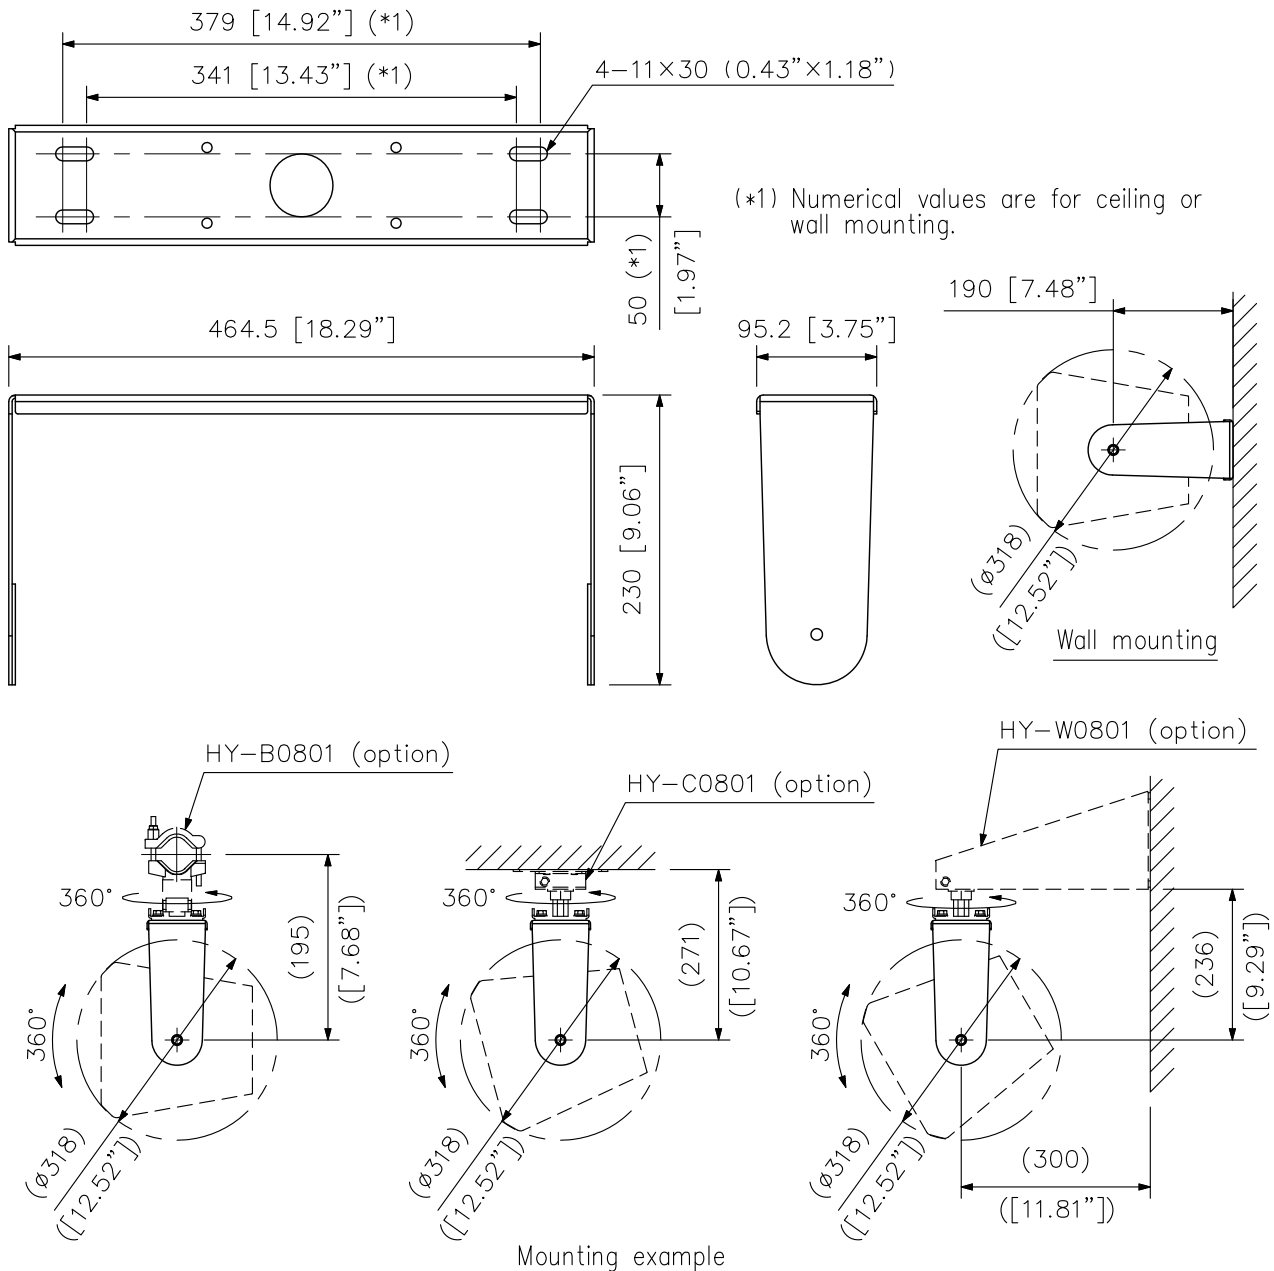

### DESCRIPTION

The HY-UH08 is the dedicated mounting bracket for the SR-F08 speaker system. Using the HY-UH08 in conjunction with the optional mounting bracket HY-B0801, HY-C0801, or HY-W0801, the SR-F08 can be installed in a horizontal orientation to the pipe, the ceiling, or the wall. The SR-F08 can be installed directly to the ceiling or the wall only with this bracket.

### SPECIFICATIONS

Finish	Steel plate, black, semi-gloss, paint
Dimensions	464.5 (W) × 230 (H) × 95.2 (D) mm (18.29" × 9.06" × 3.75")
Weight	2 kg (4.41 lb)
Accessory	Speaker mounting bolt ×2
Option	Speaker mounting bracket: HY-B0801 Ceiling mount bracket: HY-C0801 Wall mount bracket: HY-W0801

Note: Ceiling or wall mounting bolts and nuts are not supplied.

### APPEARANCE

UNIT:mm SCALE:1/6

Note: Numerical values in parentheses are for reference only.