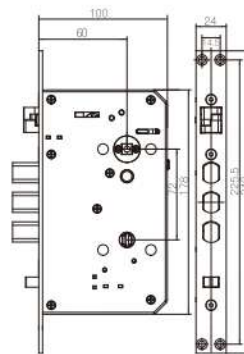

Kaadas

Access to your Future !

Lamborghini
THE
LEGEND

PUSH & PULL LOCK

KX

3D
FACE RECOGNITION

-  Lithium Rechargeable Battery
-  100 Fingerprint User
-  100 Card User
-  20 Face Recognition
-  10 Password User
-  Mechanical Key Provided
-  Voice Guide (English & Chinese)
-  Emergency Power Supply (Micro USB)
-  High Security EN Mortise
-  Auto Locking Function
-  Double Authentication
-  Fake Pin Code
-  Defense Mode
-  Touch Screen Unlock System
-  Double Locking

PUSH & PULL LOCK

■ Product Dimension	: 440mm*72mm*67mm
■ Finishing	: Gold & Black
■ Material	: Zinc Alloy
	: Card Type: Mifare1, S50 Encrypted (Kaadas Exclusive)
	: Fingerprint Sensor: Semiconductor (Sweden FPC Fingerprint Sensor)
	: Keypad Type: Touchpad
■ Lock Type	: EN Stainless Steel Mortise Lock (Hole to Hole: 72mm, Backset: 60mm & 70mm)
■ Cylinder Type	: Super Grade B
■ Authentication	: Pin Number: 6-12 digit
	: No of Master Pin Code: 1 user only
	: No of Pin Code Registration: Up to 10 users
	: No of RFID Card Registration: Up to 100 users
	: No of Fingerprint Registration: Up to 100 users
	: No of Mechanical Key Combination: 2 keys
	: No of Face Recognition: 20 Users
■ Installation	: Door Thickness: 35- 60mm (Default), 60-90mm (Optional)
	: Door Opening Direction: Universal Direction
	: Door Type: Wooden Door, Security Door & others
■ Power Supply	: Battery: Lithium Rechargeable Battery
	: Working Voltage: DC 6V
	: Battery Life: Rechargeable (Micro USB)
	: Emergency Power Supply: 5V Micro USB Power Bank