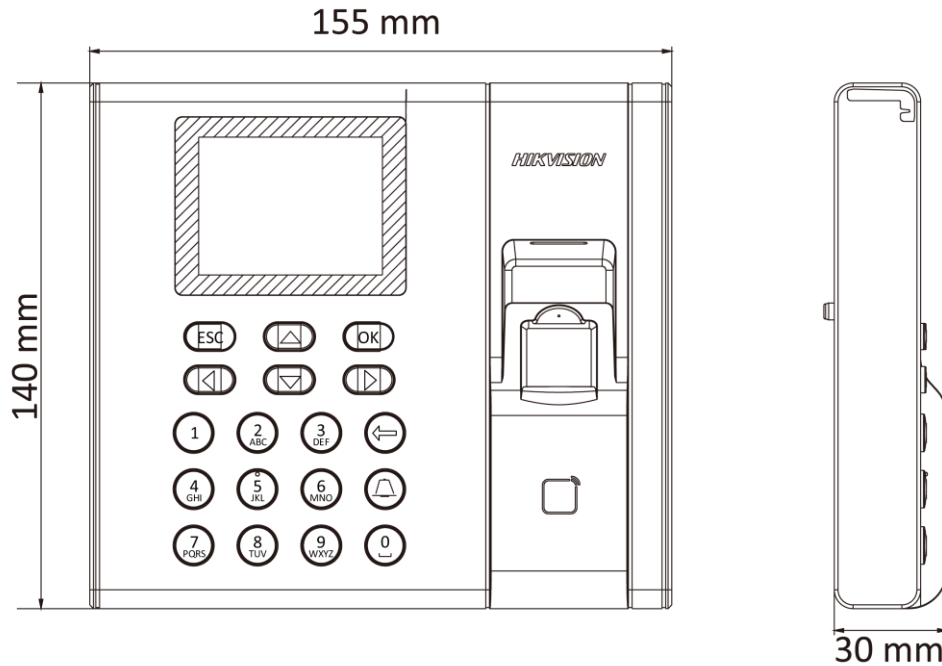

## ▪ Specification

<b>System</b>	
Operating system	Linux
<b>Screen</b>	
Screen size	2.4-inch
Type	LCD-TFT display screen
<b>Audio</b>	
Audio output	1 loudspeaker, 1 buzzer
<b>Network</b>	
Wired network	TCP/IP, 10/100Mbps, self-adaptive
Communication protocol	TCP/IP, ISUP
<b>Interface</b>	
Network interface	1
Lock control	1
Exit button	1
Door contact input	1
TAMPER	1
USB	1
<b>Capacity</b>	
Card capacity	1000
Fingerprint capacity	1000
Event capacity	100,000
<b>Authentication</b>	
Card type	EM card
Card reading distance	0 to 3.5 cm
Fingerprint module	Optical fingerprint module
Fingerprint comparing mode	1:1 and 1:N
Fingerprint recognition duration	< 1 s
Fingerprint FAR	≤ 0.001 %
Fingerprint FRR	≤ 0.01 %
<b>Others</b>	
Power supply	12 VDC/1 A
Working temperature	-10 °C to +55 °C (14 °F to +131 °F)
Working humidity	10% to 90% (no condensing)
Color	Silver
Dimensions	140 mm × 155 mm × 30 mm (5.51" × 6.01" × 1.18")
Self Service Reports (SSR)	Stand-alone operation, calculate attendance data and export reports via USB interface
Installation	Wall mounting

## ▪ Dimension