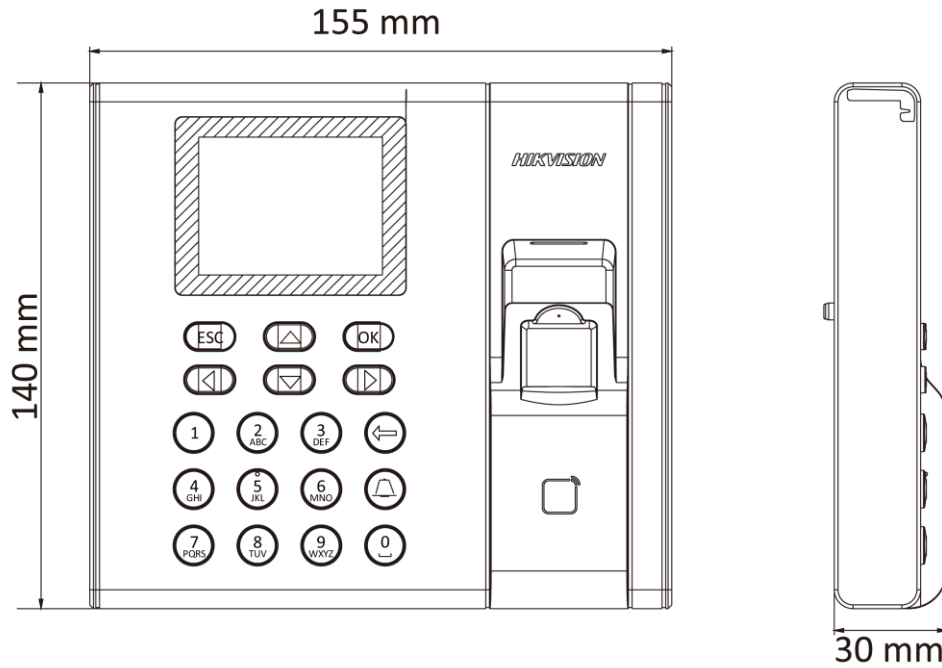

▪ Available Model

DS-K1T8003MF

Distributed by

HIKVISION®

Headquarters

No.555 Qianmo Road, Binjiang District,
Hangzhou 310051, China
T +86-571-8807-5998
overseasbusiness@hikvision.com

Hikvision USA
T +1-909-895-0400
sales.usa@hikvision.com

Hikvision Australia
T +61-2-8599-4233
salesau@hikvision.com

Hikvision India
T +91-22-28469900
sales@pramahikvision.com

Hikvision Canada
T +1-866-200-6690
sales.canada@hikvision.com

Hikvision Thailand
T +662-275-9949
sales.thailand@hikvision.com

Hikvision Europe
T +31-23-5542770
sales.eu@hikvision.com

Hikvision Italy
T +39-0438-6902
info.it@hikvision.com

Hikvision Brazil
T +55 11 3318-0050
Latam.support@hikvision.com

Hikvision Turkey
T +90 (216)521 7070- 7074
sales.tr@hikvision.com

Hikvision Malaysia
T +601-7652-2413
sales.my@hikvision.com

Hikvision UK & Ireland
T +01628-902140
sales.uk@hikvision.com

Hikvision South Africa
Tel: +27 (10) 0351172
sale.africa@hikvision.com

Hikvision France
T +33(0)1-85-330-450
info.fr@hikvision.com

Hikvision Kazakhstan
T +7-727-9730667
nikia.panfilov@hikvision.ru

Hikvision Vietnam
T +84-974270888
sales.vt@hikvision.com

Hikvision UAE
T +971-4-4432090
salesme@hikvision.com

Hikvision Singapore
T +65-6684-4718
sg@hikvision.com

Hikvision Spain
T +34-91-737-16-55
info.es@hikvision.com

Hikvision Tashkent
T +99-87-1238-9438
uzb@hikvision.ru

Hikvision Hong Kong
T +852-2151-1761
info.hk@hikvision.com

Hikvision Russia
T +7-495-669-67-99
saleru@hikvision.com

Hikvision Korea
T +82-(0)31-731-8817
sales.korea@hikvision.com

Hikvision Poland
T +48-22-460-01-50
info.pl@hikvision.com

Hikvision Indonesia
T +62-21-2933759
Sales.Indonesia@hikvision.com