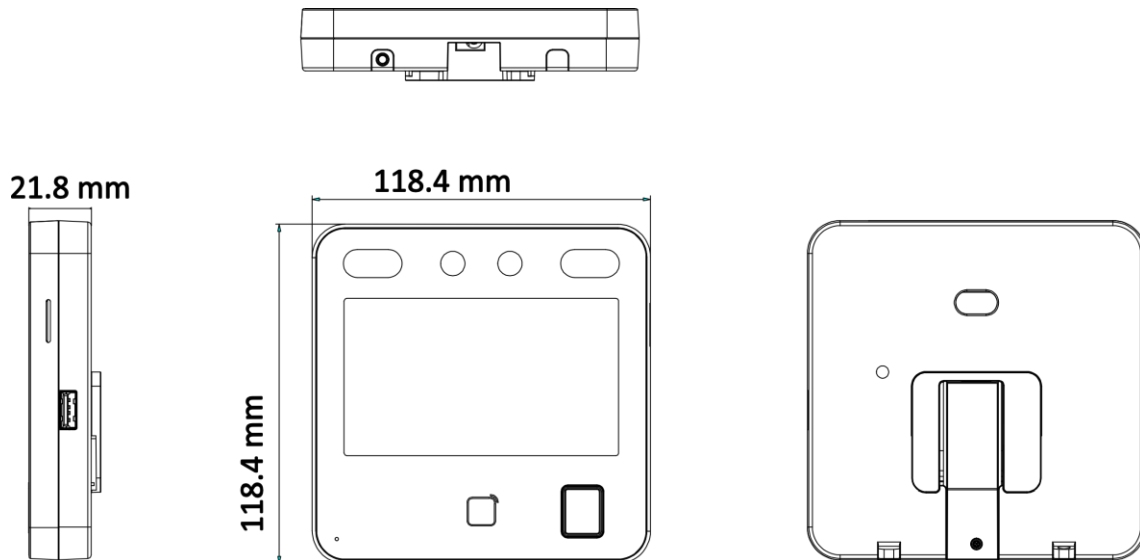

Working temperature	-10 °C to 40 °C (14 °F to 104 °F)
Working humidity	0 to 90% (No condensing)
Dimensions	118.4 mm × 118.4 mm × 21.8 mm (4.66" × 4.66" × 0.86")
Application environment	Indoor
Installation	Wall Mounting; Base Mounting
Language	English, Spanish (South America), Arabic, Thai, Indonesian, Russian, Vietnamese, Portuguese (Brazil), Korean; Japanese

▪ **Available Model**

DS-K1T343EFX

▪ **Dimension**