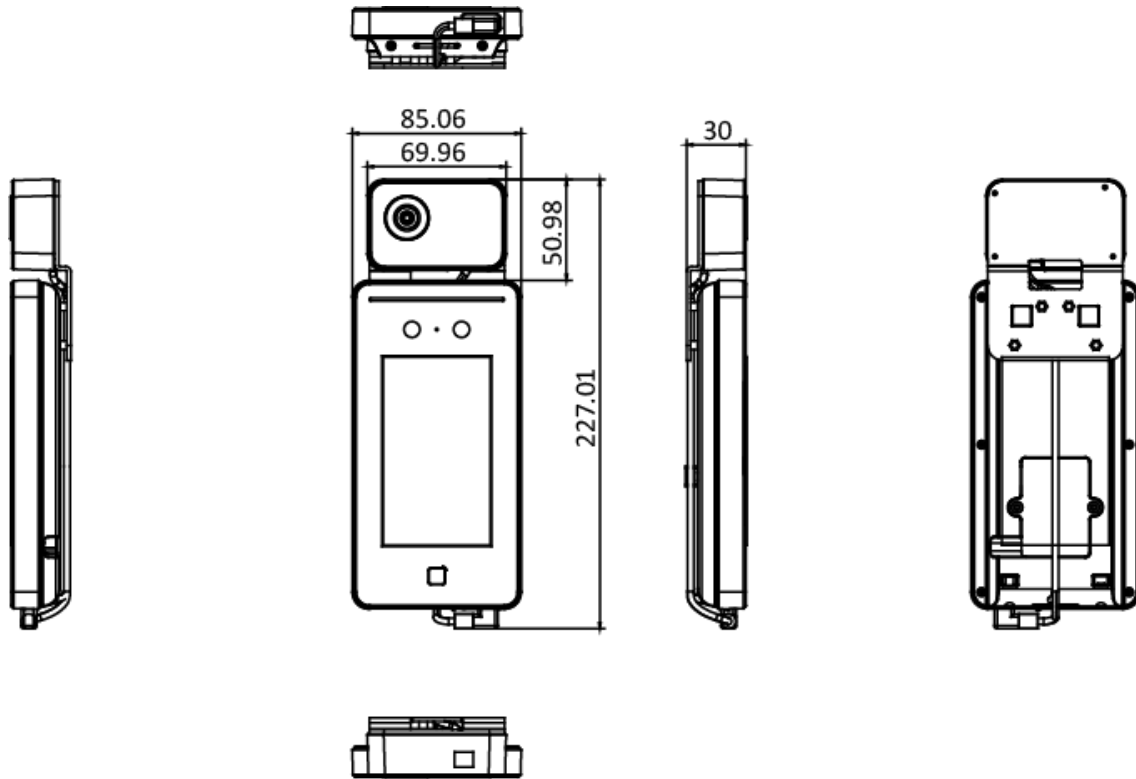

General

Power supply	12 VDC/2 A
Working temperature	0 °C to 50 °C (32 °F to 122 °F)
Working humidity	10 to 90% (No condensing)
Power consumption	≤15 W
Dimensions	85 mm × 227 mm × 30 mm
Language	English and Japanese

▪ Available Model

DS-K1T341BMI-T

▪ Dimension