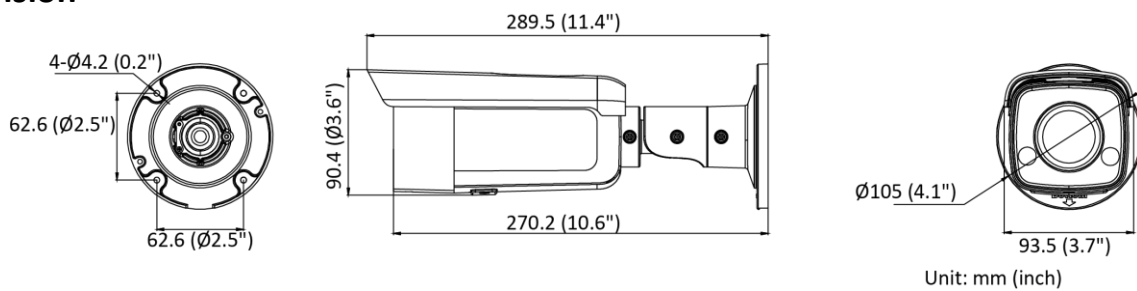

▪ **Typical Application**

Hikvision products are classified into three levels according to their anti-corrosion performance. Refer to the following description to choose for your using environment.

This model has NO SPECIFIC PROTECTION.

Level	Description
Top-level protection	Hikvision products at this level are equipped for use in areas where professional anti-corrosion protection is a must. Typical application scenarios include coastlines, docks, chemical plants, and more.
Moderate protection	Hikvision products at this level are equipped for use in areas with moderate anti-corrosion demands. Typical application scenarios include coastal areas about 2 kilometers (1.24 miles) away from coastlines, as well as areas affected by acid rain.
No specific protection	Hikvision products at this level are equipped for use in areas where no specific anti-corrosion protection is needed.

▪ **Dimension**