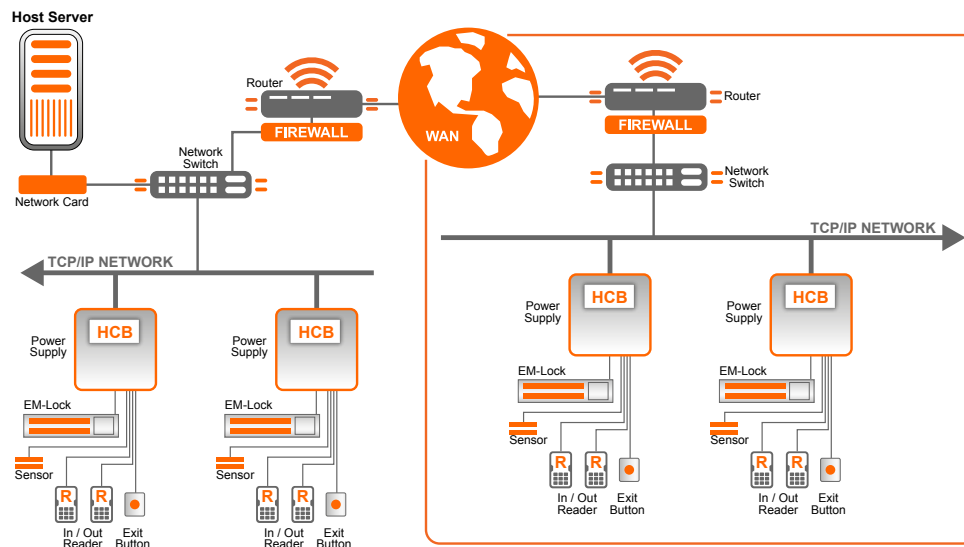

DOOR INTERLOCKING

2 In doors interlocking within the control panel, no external wiring is needed. Cross-board interlocking is achievable by checking the interlocking signal coming from second control panel before granting the accessibility to the local control panel.

Configurable Digital / Supervised Inputs (8)

Event Based Triggering (EBT)

Unlimited Access Level

Onboard & Cross-Board Interlocking

User Counting (Card Holder / Car Park)

Advance Encryption Standard (AES)

Reader Output Control

Dynamic Operation Profile

Support 30,000 Users And 80,000 Events Memory

N5200 Active Network Control Panel

Basic System Diagram

Technical Specification

Hardware	Description
Dimension	158mm (w) x 90mm (H)
MCU	32bits @ 60MHz
Memory	256K Flash Memory 32K SRAM (Buffer) 64Mbits Non-Volatile SPI Flash Memory (Storage)
Operating Temperature	0 °C to 40 °C
Card Holder	30,000
Event Transaction	80,000
Access Level	Unlimited Access Level
Digital/Supervise Inputs	Max 8, User configurable (Door Sensor/Request-To-Exit/Fire Input/General Purpose)
Digital Output	Max. 4 Dry contact Relay
Network Communication Port	RJ-45 Self-Negotiate 10/100mbps
Power Protection	Resettable Fuse - 2.5A
Surge Protection	TVS - Up to 15KVA
Onboard LED Control	Power / Communication / LAN / Event / Error
AC Fail Monitoring	Yes
Battery Monitoring	Yes (Firmware threshold control to shutdown control panel)
External Short Circuit Protection	At readers
Backup Battery	Yes, Apply to RTC only
POE	Optional*