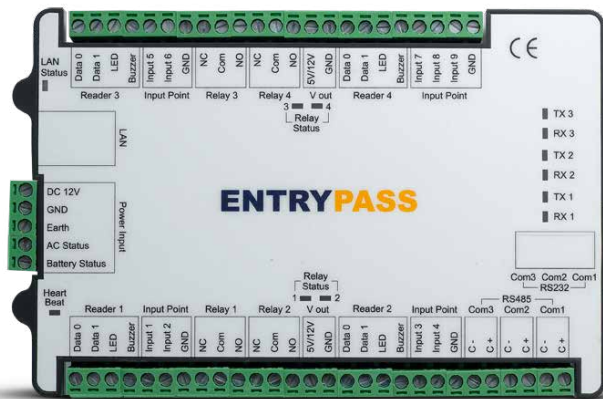

N5200

Active Network Control Panel

EntryPass Active Networks are designed to enhance highly customized and rapid 'real-time' changes to the underlying network operation. Brilliantly engineered with all the power you need to enable code-sending, minus unnecessary buffer time with its distributed architecture capable of processing access demand at the edge level without leveraging at the server end.

N5200 Active Network Control Panel

HIGH PERFORMANCE

Based on the latest HCB (Hybrid Compact Board), N5200 is a high reliability, high efficiency and highly integrated intelligent multi-application control panel targeted for physical access control industry. It features a 32bits Freescale ColdFire microcontroller running at 60MHz, this control panel can fulfill most demanding requirement in physical access control environment.

ACTIVE TRANSMIT

Rather than keeping the event data in the memory awaiting for host-PC to poll, controller will actively transmits the current event data to the host server as it happens, meaning events get delivered and can be act upon faster.

DYNAMIC STORAGE ALLOCATION (DSA)

DSA empower system administrator to modify the factory preset card holder and event storage database whenever necessary. Result of such modification leads a more personalized usage of the control panel memory whenever needed.