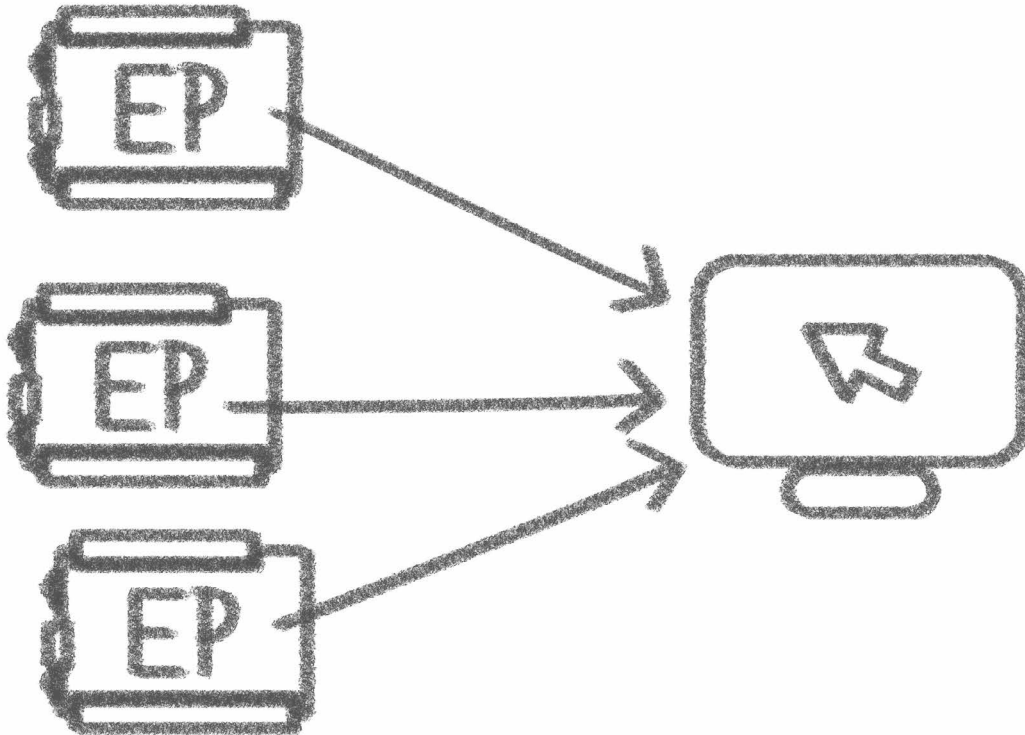

N5200 Active Network Control Panel

www.entrypass.net

Malaysia

No. 40, Jalan TPP 1/10, Taman
Industri Puchong, Batu 12 Jalan
Puchong, 47160 Puchong
Selangor Darul Ehsan, Malaysia.
Tel : +603 8068 1929
Fax : +603 8062 6937
Email : info@entrypass.net

Singapore

No. 1, UBI View, #03-03, Focus
ONE Building, Singapore 408555.
Tel : +65- 6841 7242
Fax : +65- 6841 3937
Email : info@entrypass.net

Indonesia

Rukan Puri Mutiara,
Block BF No.17, Jln Griya Utama,
Sunter Agung, Jakarta Utara,
14350, Indonesia.
Tel : +62 21 2937 6098
Email : indonesia@entrypass.net