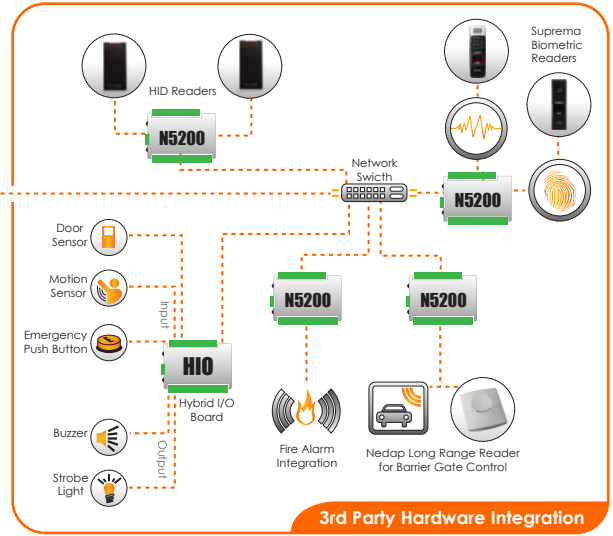

PLATFORM 1 Unified System Configuration

TCP/IP