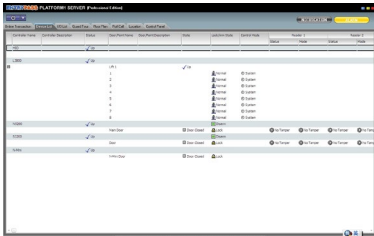

## Feature Highlight

On-Line Transaction Event

Wizard Based Configuration

Door Interlocking

Global Anti-Passback (Peer to Peer)

Active Download

Unlimited Access Level Configuration

Customizable Card Format

Interactive Floor Plan

Event Based Triggering

Interactive Device Control

Alarm Monitoring

Roll Call Counting Screen

Location Tracking

Lift Access Control

Online Guard Tour