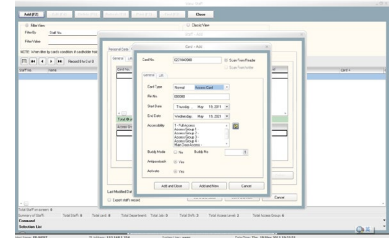

## Feature Highlight

On-Line Transaction Event

Wizard Based Configuration

Door Interlocking

Global Anti-Passback (Peer to Peer)

Active Download

Unlimited Access Level Configuration

Customizable Card Format

Interactive Floor Plan

Event Based Triggering

Interactive Device Control

Alarm Monitoring

Roll Call Counting Screen

Location Tracking

Lift Access Control

Online Guard Tour