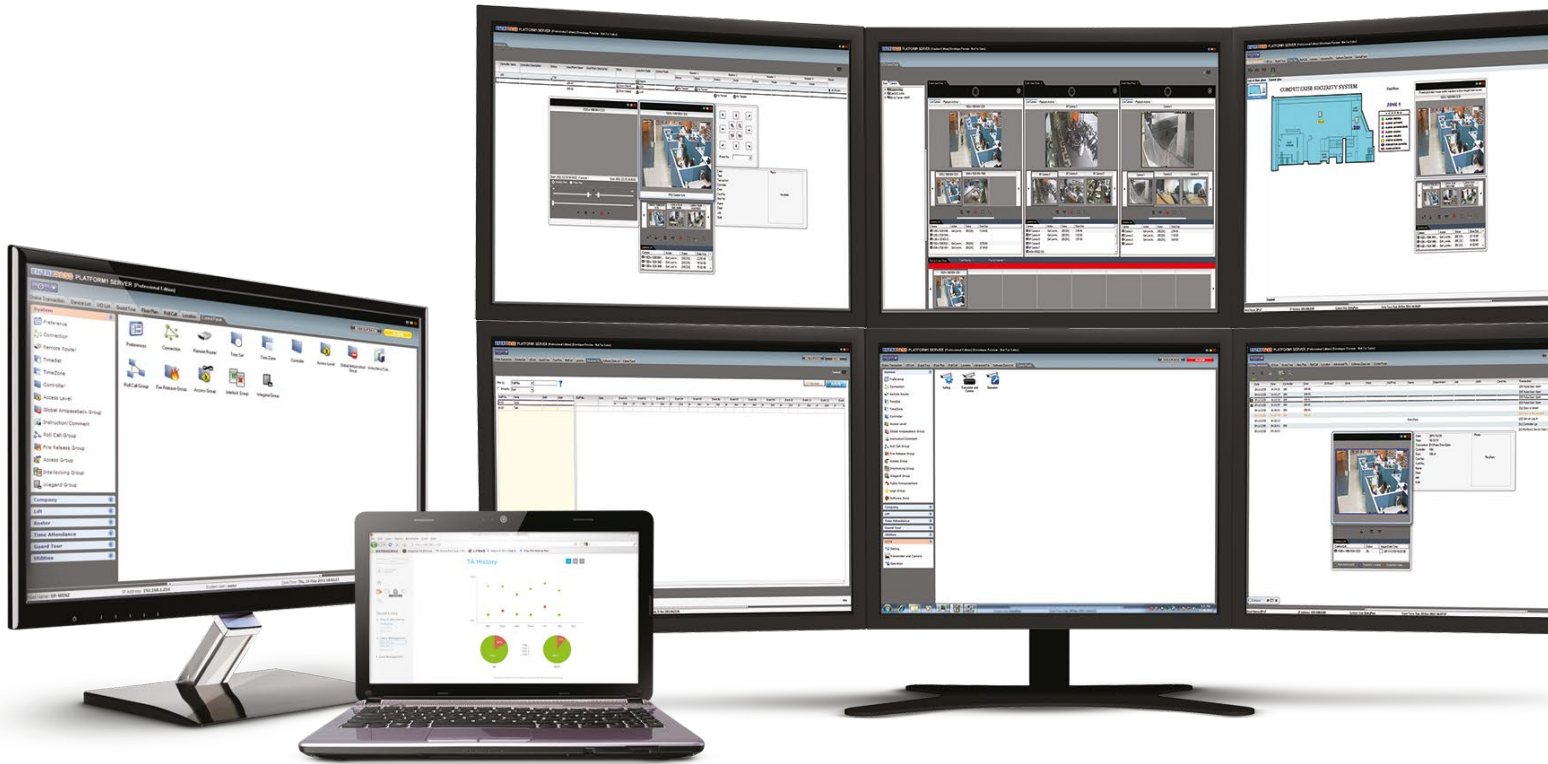

# PLATFORM 1 SOFTWARE

The EntryPass Platform1 is an Access Control System developed to enhance scalability while providing the freedom to limit or extend its scalability reach. Designed as a client server-based Windows application, the Platform 1 is powerful and provides many integrated features, making it easily adaptable to today's most demanding physical access control structures.

Interactive Floor Plan

Event Based Triggering

Interactive Device Control

Alarm Monitoring

Roll Call Counting Screen

Location Tracking

Lift Access Control

Online Guard Tour

# PLATFORM 1 Software