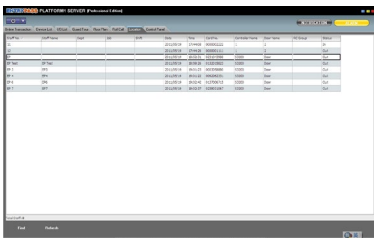

Interactive Floor Plan

Event Based Triggering

Interactive Device Control

Alarm Monitoring

Roll Call Counting Screen

Location Tracking

Lift Access Control

Online Guard Tour