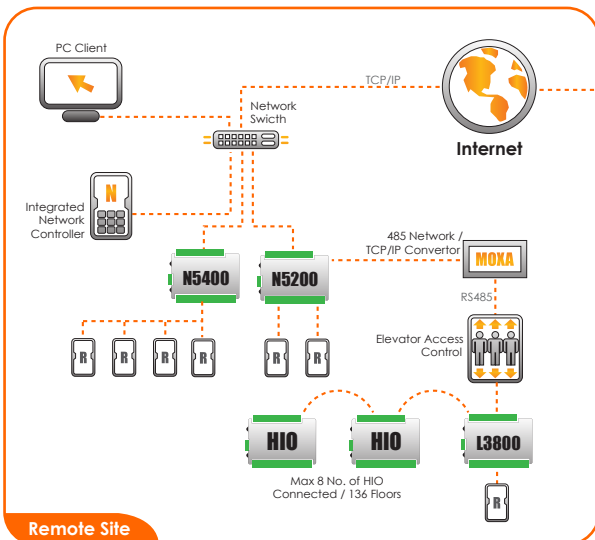

# PLATFORM 1 SOFTWARE

The EntryPass Platform1 is an Access Control System developed to enhance scalability while providing the freedom to limit or extend its scalability reach. Designed as a client server-based Windows application, the Platform 1 is powerful and provides many integrated features, making it easily adaptable to today's most demanding physical access control structures.

The system uses client server architecture based on industry standard operating system, networks and protocols to form a total integrated system that is capable to support a small implementation of a few doors to large scale, multi-locations that is made up of thousands of doors in an orderly distributed manner. Ultimately, you have the power to control and re-set these configurations as your company evolve.

# PLATFORM 1 Unified System Configuration

TCP/IP