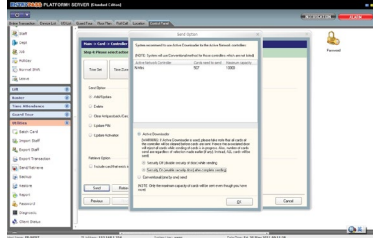

## Feature Highlight

On-Line Transaction Event

Wizard Based Configuration

Door Interlocking

Global Anti-Passback (Peer to Peer)

Active Download

Unlimited Access Level Configuration

Customizable Card Format

Interactive Floor Plan

Event Based Triggering

Interactive Device Control

Alarm Monitoring

Roll Call Counting Screen

Location Tracking

Lift Access Control

Online Guard Tour