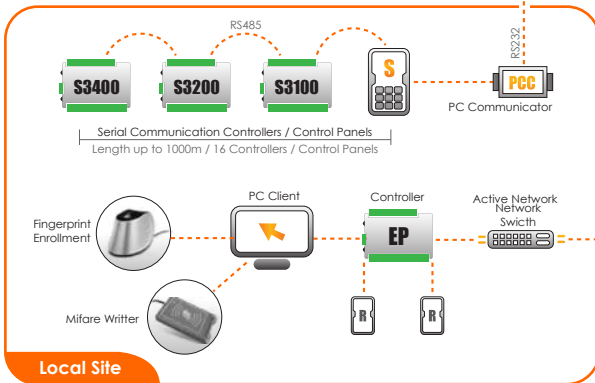

PLATFORM 1 Unified System Configuration