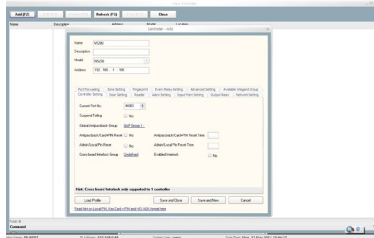

## Feature Highlight

On-Line Transaction Event

Wizard Based Configuration

Door Interlocking

Global Anti-Passback (Peer to Peer)

Active Download

Unlimited Access Level Configuration

Customizable Card Format

Interactive Floor Plan

Event Based Triggering

Interactive Device Control

Alarm Monitoring

Roll Call Counting Screen

Location Tracking

Lift Access Control

Online Guard Tour