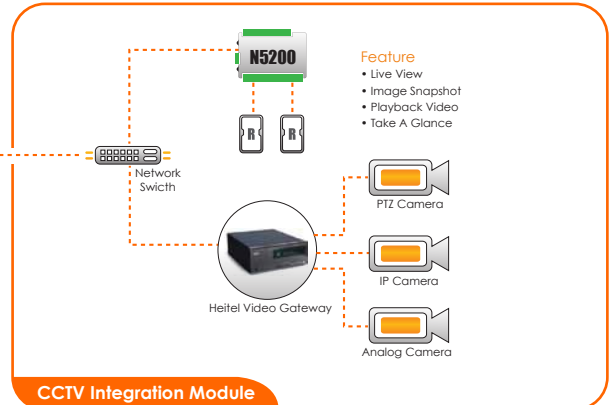

PLATFORM 1 Unified System Configuration

TCP/IP