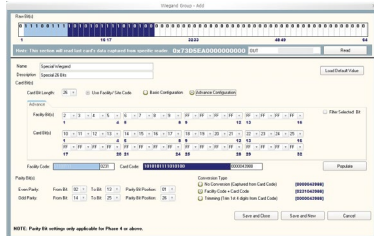

## Feature Highlight

On-Line Transaction Event

Wizard Based Configuration

Door Interlocking

Global Anti-Passback (Peer to Peer)

Active Download

Unlimited Access Level Configuration

Customizable Card Format

Interactive Floor Plan

Event Based Triggering

Interactive Device Control

Alarm Monitoring

Roll Call Counting Screen

Location Tracking

Lift Access Control

Online Guard Tour