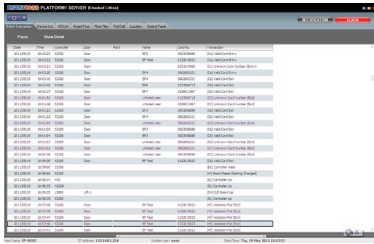

PLATFORM 1 Software

Feature Highlight

On-Line Transaction Event