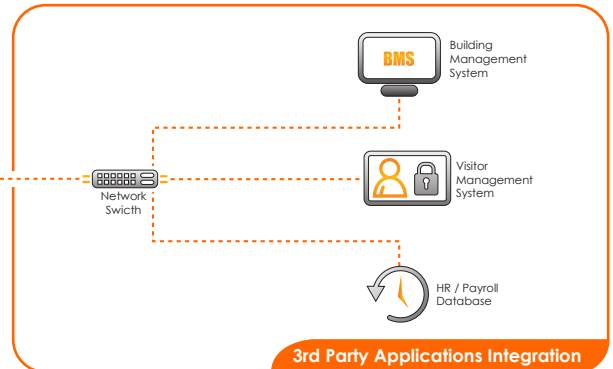

PLATFORM 1 Unified System Configuration

TCP/IP