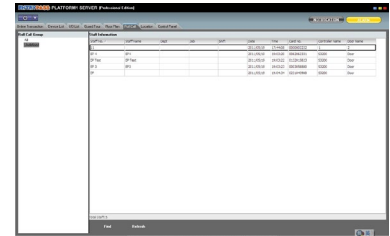

Interactive Floor Plan

Event Based Triggering

Interactive Device Control

Alarm Monitoring

Roll Call Counting Screen

Location Tracking

Lift Access Control

Online Guard Tour