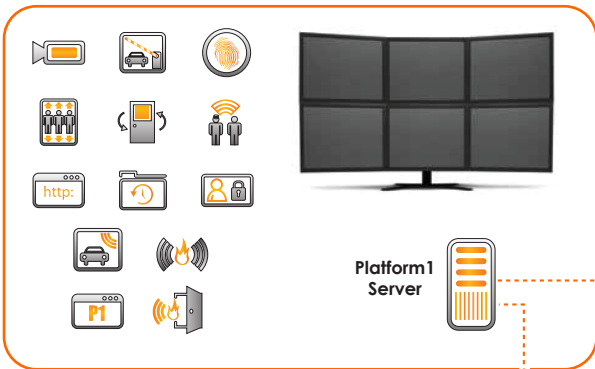

PLATFORM 1 Unified System Configuration