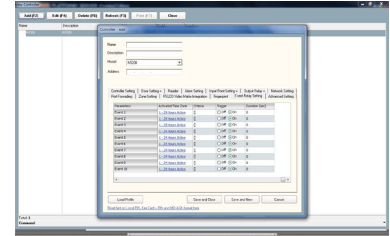

## Feature Highlight

On-Line Transaction Event

Wizard Based Configuration

Door Interlocking

Global Anti-Passback (Peer to Peer)

Active Download

Unlimited Access Level Configuration

Customizable Card Format

Interactive Floor Plan

Event Based Triggering

Interactive Device Control

Alarm Monitoring

Roll Call Counting Screen

Location Tracking

Lift Access Control

Online Guard Tour