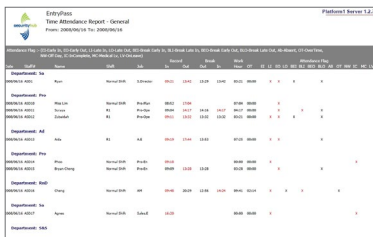

Lift Access Control

Time Attendance Report