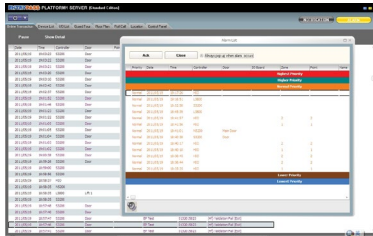

## Feature Highlight

On-Line Transaction Event

Wizard Based Configuration

Door Interlocking

Global Anti-Passback (Peer to Peer)

Active Download

Unlimited Access Level Configuration

Customizable Card Format

Interactive Floor Plan

Event Based Triggering

Interactive Device Control

Alarm Monitoring

Roll Call Counting Screen

Location Tracking

Lift Access Control

Online Guard Tour