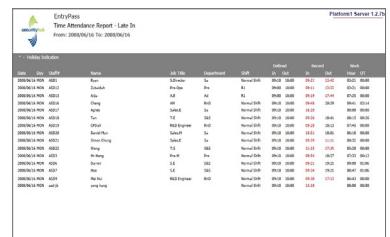

Online Guard Tour

Varios Reporting Module