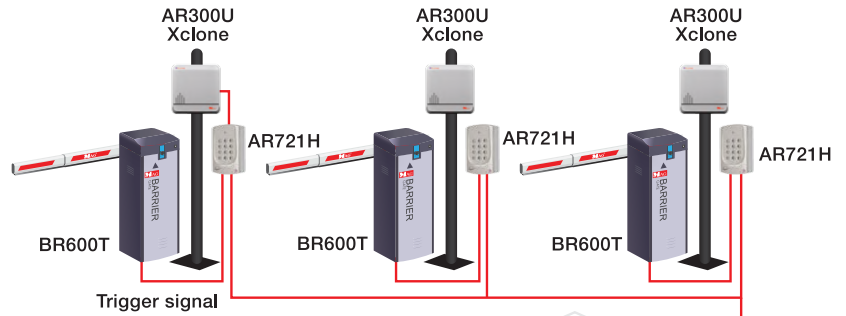

Integrated total solution

Parking

MAG Etegra

Integrated Access Security Software

Turnstile

Elevator