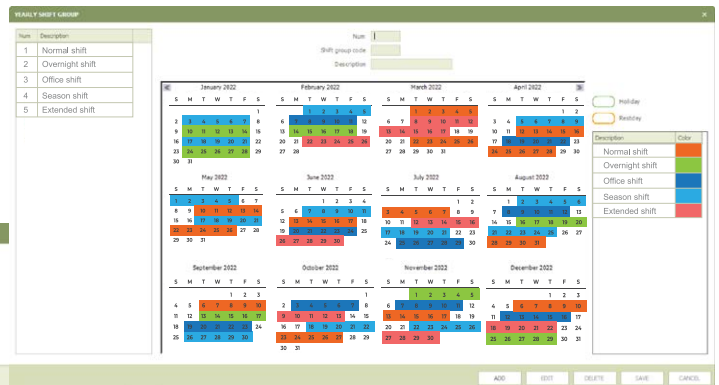

WEEKLY SHIFT SETTING

No. Description

- Normal shift
- Overnight shift
- Office shift
- Season shift
- Extended shift

Num: 1, Shift Code: normal shift

Description: normal shift

Working Time: Break Time, Overtime (OVT)

START: Time IN 07:00, Actual 09:00, END 11:59

Time OUT: 11:00, 17:00, 23:59

Total working hours: 08:00 hrs

Grace period allowance: Late In 00:10, Early Out 00:10

SOYAL Access Control System

Lateness Daily Report
Date range : 01/09/2010 to 18/09/2010
Generated by : Administrator