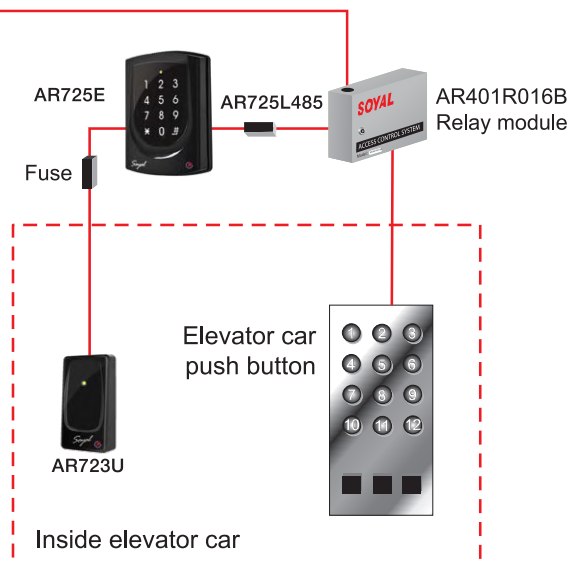

Integrated total solution

Door

Parking

MAG Etegra

Integrated Access Security Software

Turnstile

Elevator

Site reference

and many more...

Parking Access

Lift Access

Door Access

Pedestrian Access

Time Attendance

Integrated Access Security Software

We offer complete solution of **SOYAL** access control with **MAG** gate and **MagEtegra** software to cater for residential, commercial and industrial application.