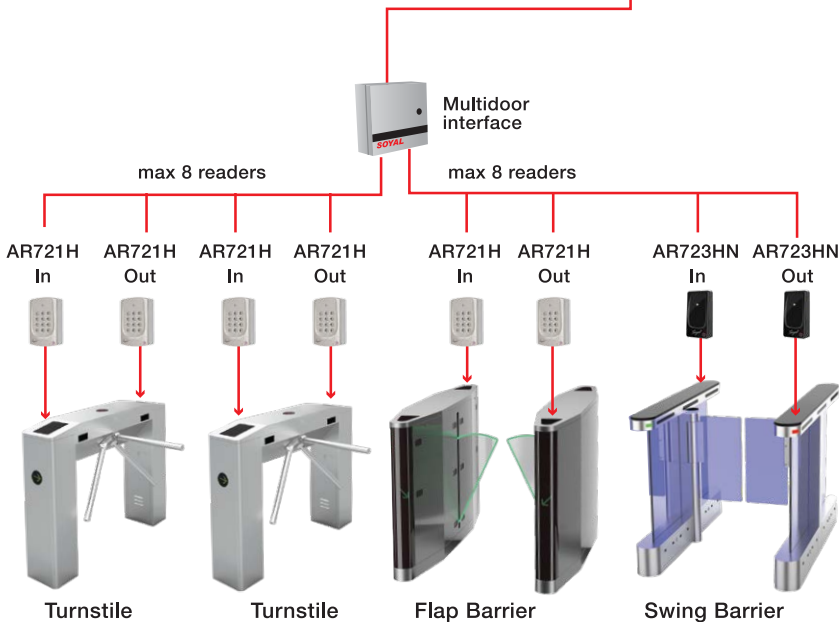

Integrated building security solution

SOYAL access control system works hand in hand with MAG barrier gate, pedestrian gate, long range readers, CCTV and MagEtegra software to give you total solution from a single supplier. We save you the trouble to deal with multiple vendors for consultation, pricing, sourcing, delivery and training.

Integrated total solution

Door

Parking

MAG Etegra

Integrated Access Security Software

Turnstile

Elevator

Site reference

and many more...

Parking Access

Lift Access

Door Access

Pedestrian Access

Time Attendance

Integrated Access Security Software

We offer complete solution of **SOYAL** access control with **MAG** gate and **MagEtegra** software to cater for residential, commercial and industrial application.