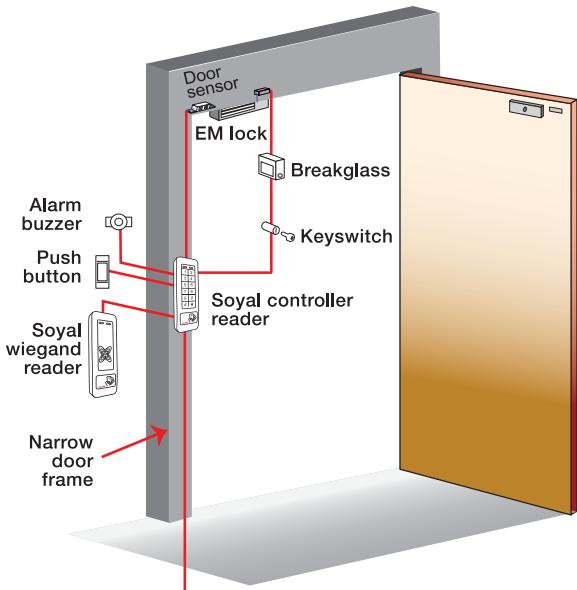

Integrated total solution

Door