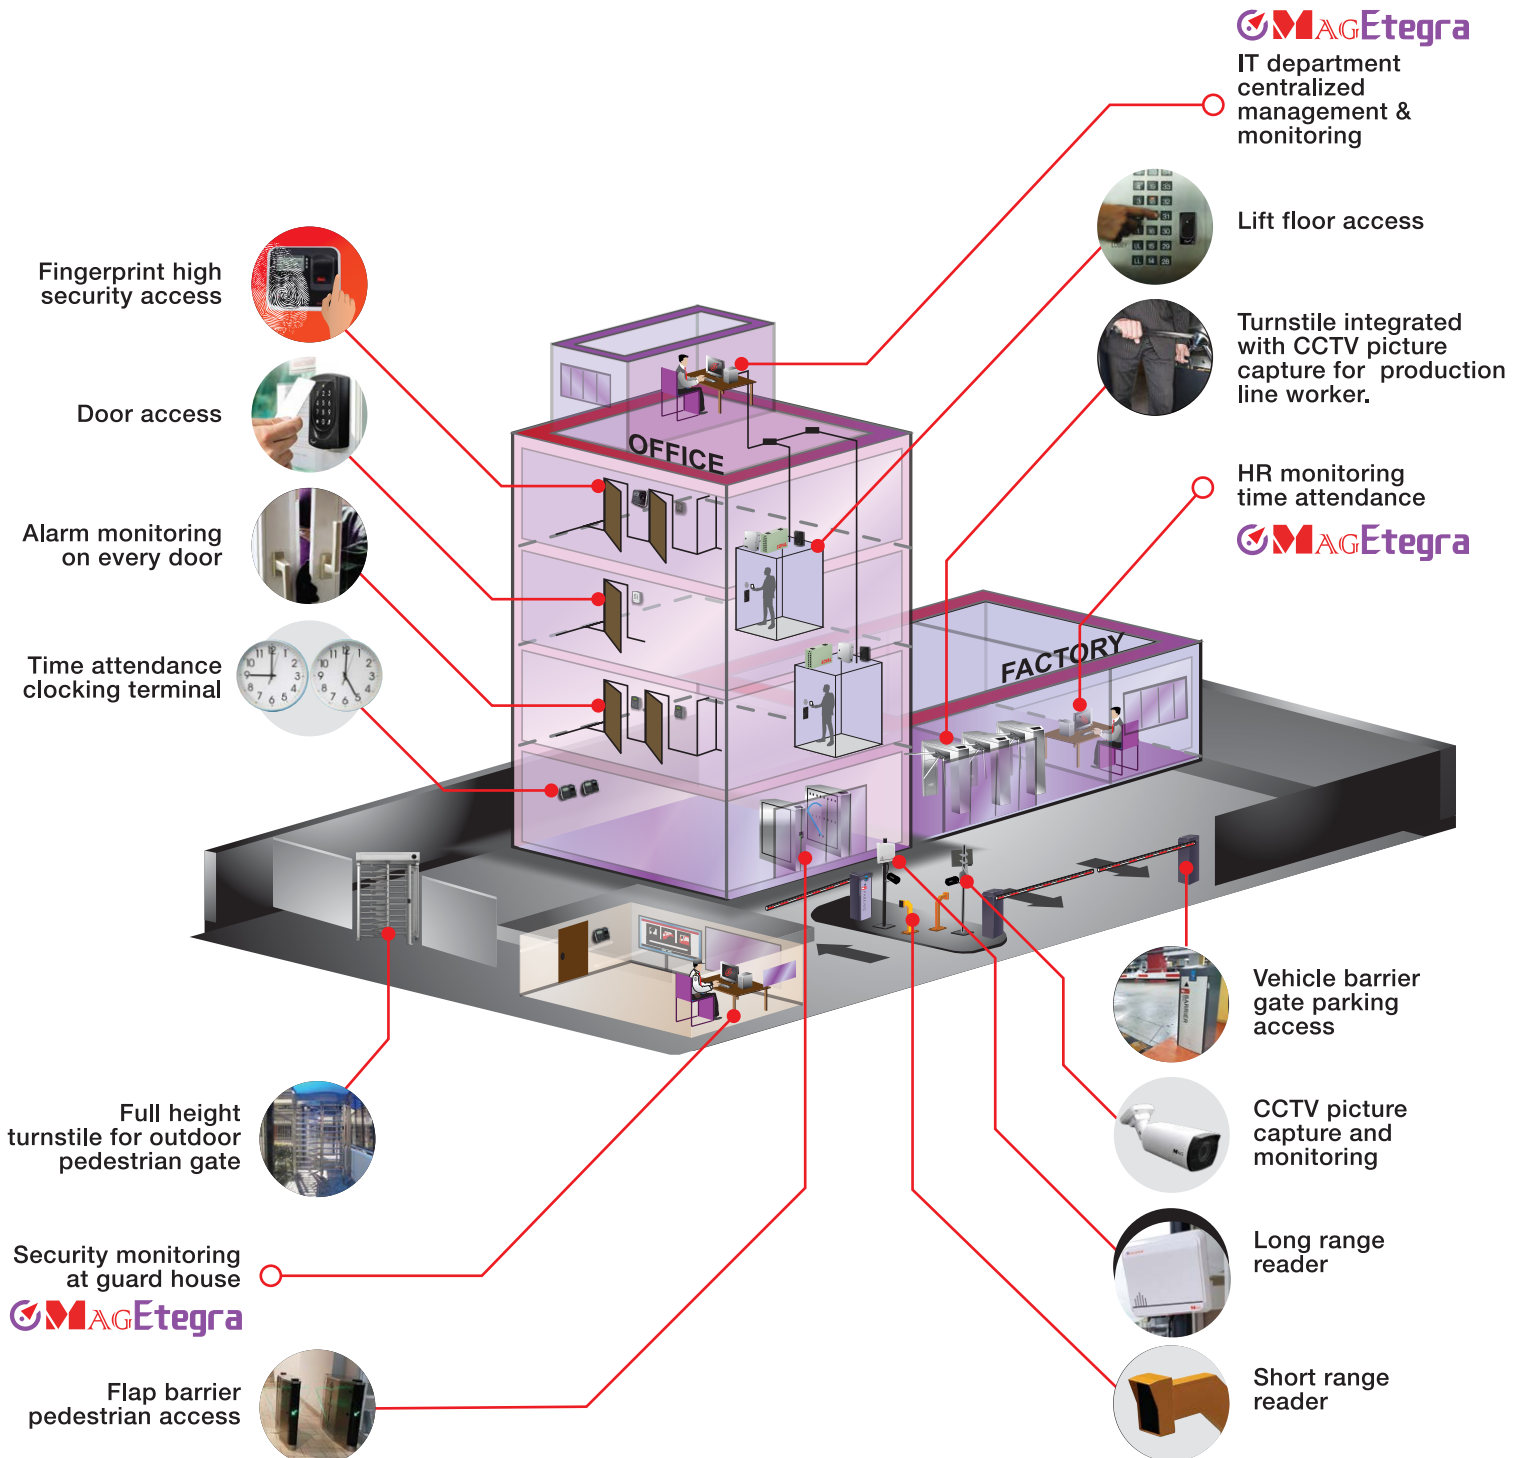

Integrated building security solution

SOYAL access control system works hand in hand with MAG barrier gate, pedestrian gate, long range readers, CCTV and MagEtegra software to give you total solution from a single supplier. We save you the trouble to deal with multiple vendors for consultation, pricing, sourcing, delivery and training.

Since everything is purchased through our authorized dealer as a total solution, you do not need to worry about any compatibility issues. Our dealer save you all the hassle of calling multiple suppliers to resolve problem at site. You are able to get full technical support, documentation, warranty and repairing service from single contact point.