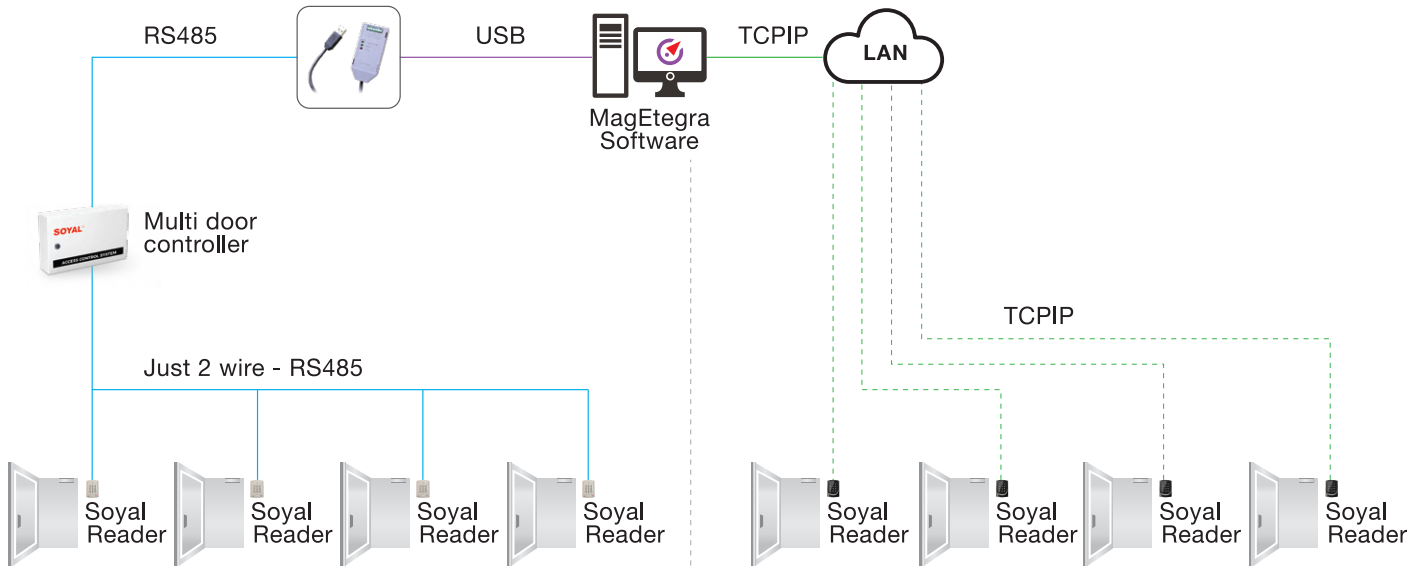

SOYAL's highly stable good quality hardware with MagEtegra's innovative user-friendly software is the perfect combination of total security solution that brings you peace of mind.

Content

You can feel peace of mind knowing that the safety of your building's user is assured with our total access security and automation solution. By choosing the right gate access control system, it will effectively filter out all **"BAD people"** and only allow **"GOOD people"** to go in. This could help eliminate 90% of the potential security threats in the building. You can easily control who can enter where at what time using card, pin or fingerprint from our simplified software interface. Your business inventory, valuables and confidential asset can be well secured.

1 More flexible

SOYAL flexible architecture support mixture of RS485 and TCP/IP to suit any site condition. **RS485** save wiring cost by allowing multiple readers to be looped using 2 wire only up to 300m-1000m distance. **TCP/IP** offer the convenience for future expansion where each reader just have to connect to nearby available network point.

- Save money in current project

RS485

TCP/IP

- Convenient for future expansion

2 Easier installation & maintenance

SOYAL reader has built-in controller to give you 2 in 1 best value. This allows reduced wiring, simplified installation and more convenient for maintenance. Minimum labor cost for installation and servicing. Therefore overall project cost can be lowered and save you more money.