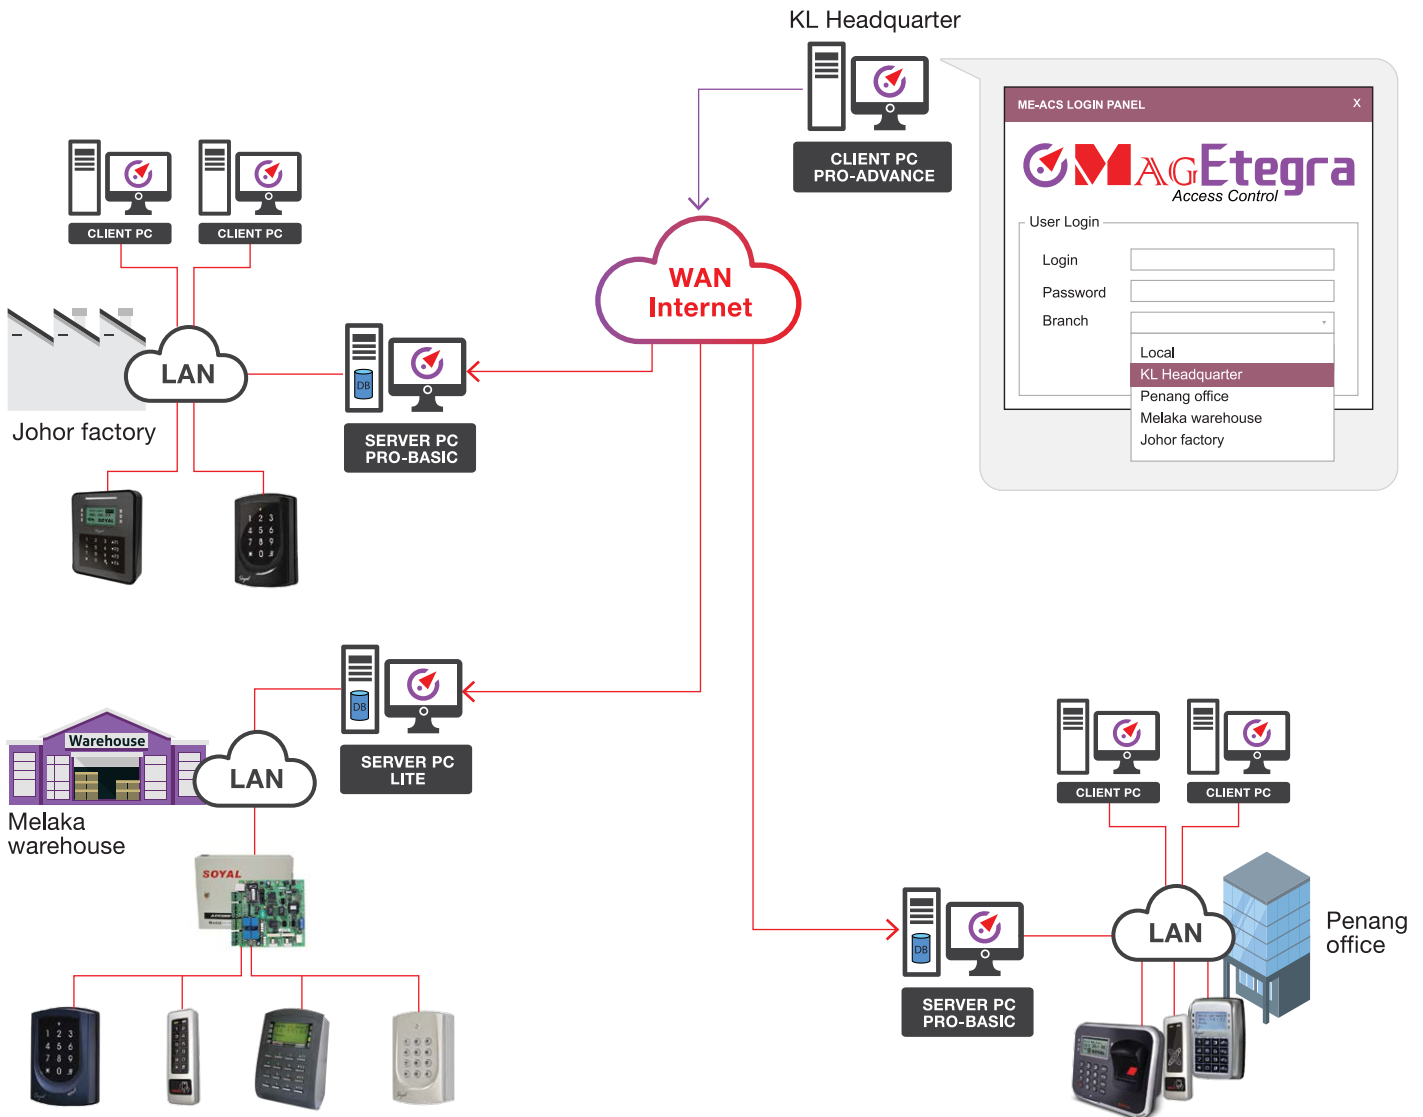

MagEtegra ME-ACS also allows each branch to monitor their own security system. With ME-ACS Pro-Advance version, headquarter can open up each branches individually and manage all branch on single screen simultaneously.

Decentralised Architecture