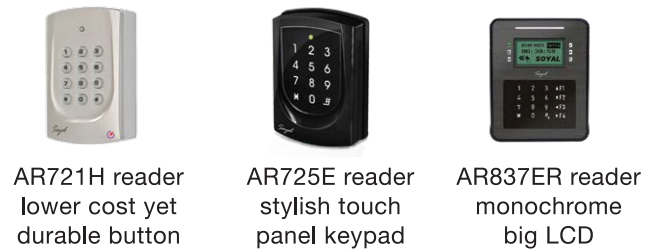

3 More affordable

SOYAL reader with built-in controller helps you save money. You don't have to pay extra money to buy a separate controller and metal box. SOYAL optimized reader design for practical feature/performance to ensure you do not pay extra for unnecessary functions.

Brand X

- Unnecessary external controller on every door

VS

SOYAL

- Reader with built-in controller

Brand Y

- Unnecessary multicolor high resolution touch screen LCD
- Complicated moulding shape

VS

SOYAL

- Simplified design for practical usage

4 Wider choice of readers

SOYAL offer from low cost standalone to high performance reader under single brand. You can choose from a slim design reader that easily fit into narrow door frame or affordable reader that come with keypad or direct TCPIP features. Some place you might want to use lower cost reader and some place you might need to use high feature reader. Whatever you need, SOYAL has plenty of readers choice for you to mix and match in accordance to your desired budget.