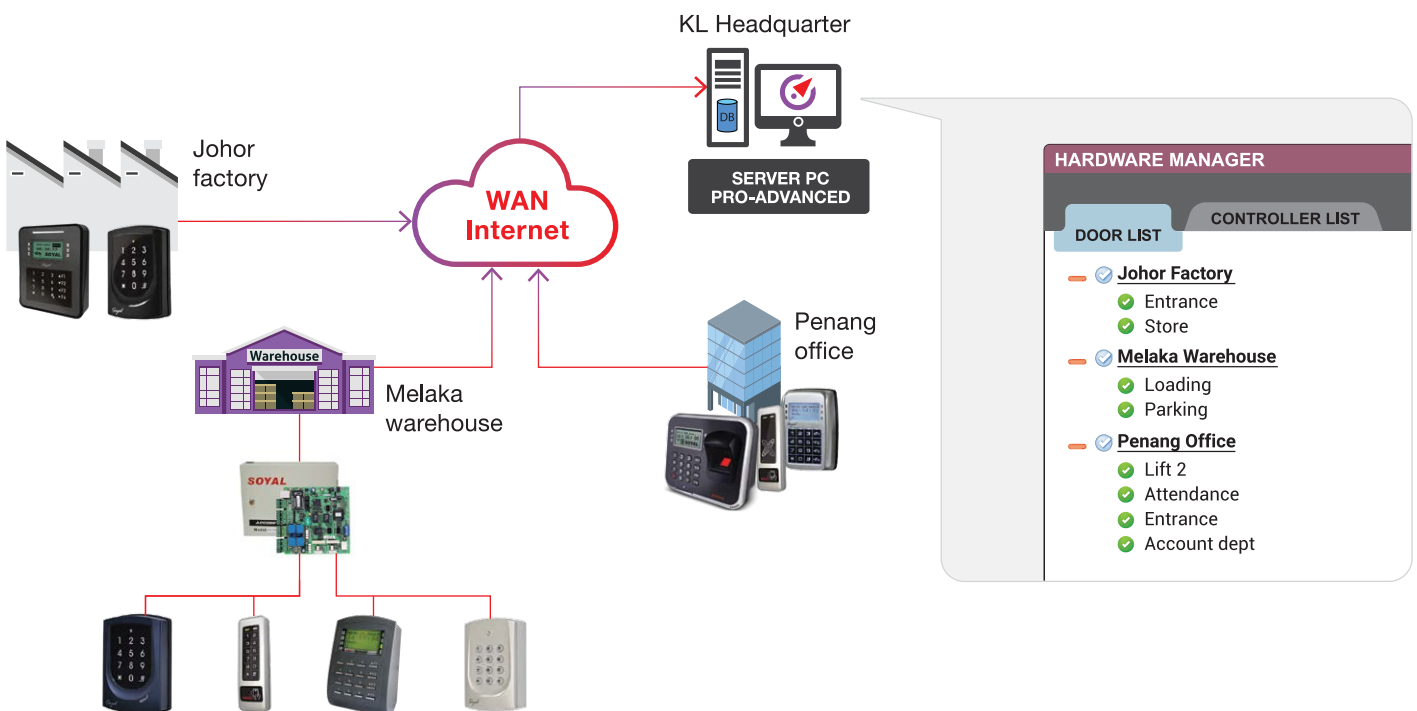

Easy fit to customer limited budget

Easy fit to site environment

High performance feature yet still very affordable

5 Extended functionality with MagEtegra software

MagEtegra ME-ACS is an advance client / server access control software that is designed for Soyol's card and fingerprint access system. It extends SOYAL functionality to the next level with integrated CCTV surveillance and time attendance functions. MagEtegra is fully loaded with powerful features into a single platform to achieve centralized security, surveillance and attendance management.

6 Extended connectivity with MagEtegra software

MagEtegra ME-ACS allows multiple operators to simultaneously monitor and control multiple branches over the internet from a centralised location in headquarter. Every operator can be authorized for specific function in the software. Different operator and different sites are connected onto a SINGLE software platform for easier management.

Centralised Architecture

MagEtegra ME-ACS also allows each branch to monitor their own security system. With ME-ACS Pro-Advance version, headquarter can open up each branches individually and manage all branch on single screen simultaneously.