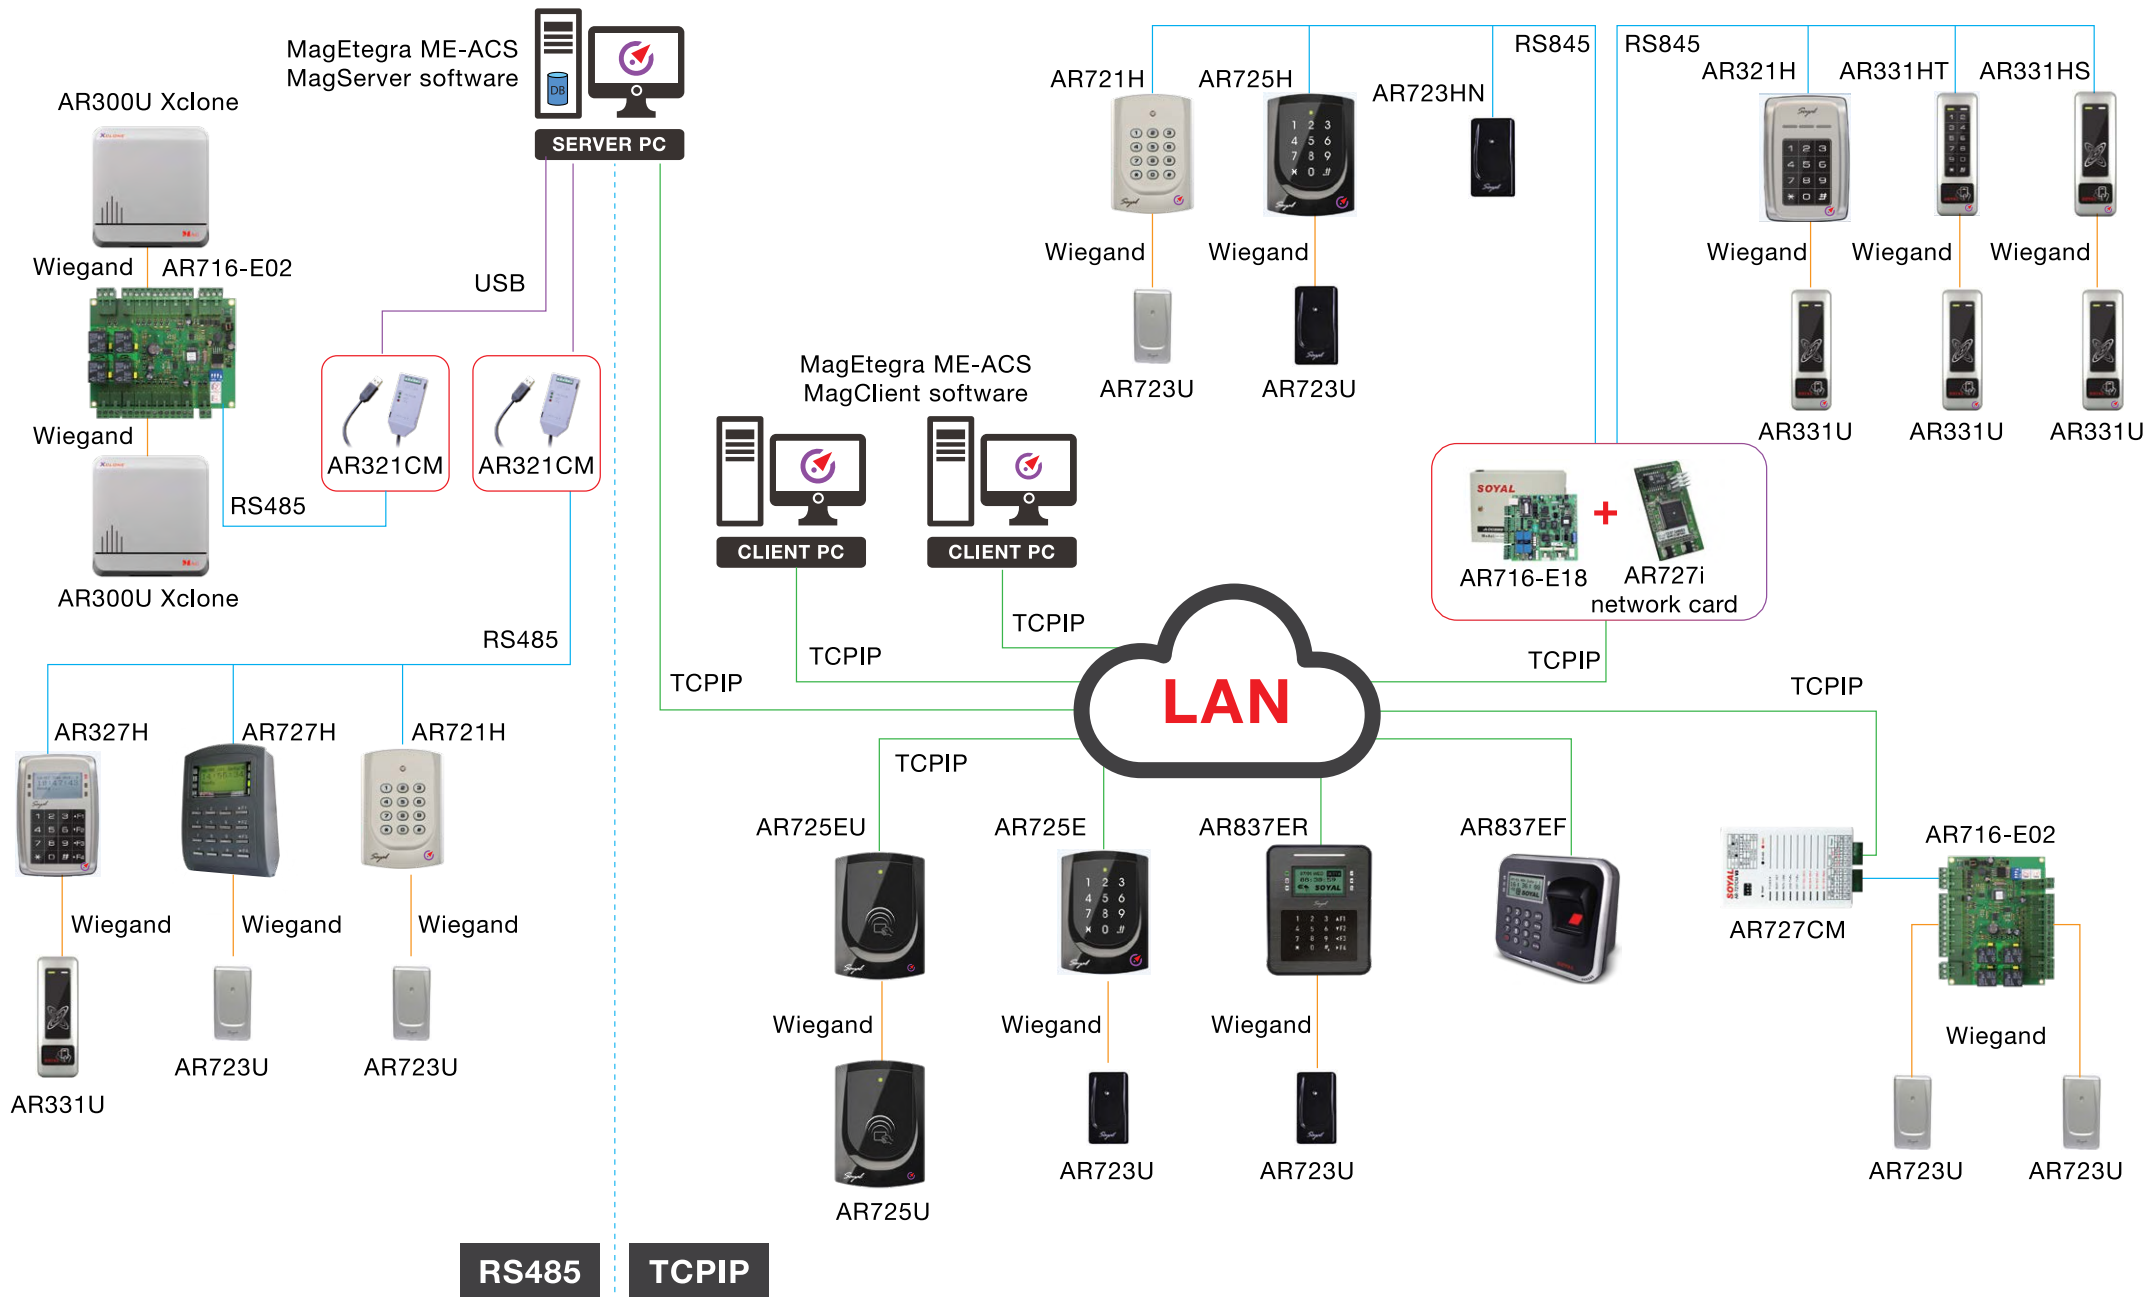

- Flexible to integrate with SOYAL or other access control system
- From the DIP switch change mode in between slave RS-485 reader or a slave WG reader

QR Code Reader

AR888ULS SOYAL QR Code Reader

- Support QR code 2D barcode
- Scanning distance 50-200mm status
- Support dual frequency EM and Mifare
- Data output: Wg26, Wg34
- LED indicator: Green, red

DESFire Card Encoder

AR837P DESFire Card Encoder

- Illuminated Keypad Design for more visual operation
- Weatherproof Design for outdoor use RS-485

Proximity Card

Printed WG number on card

CDS18 - EM 125Khz Card

- 1.8mm card

CDS084SH - EM 125Khz Card

- 0.84mm thin card

CDM084SH - Mifare 13.56Mhz Card

- 0.84mm thin card

AR-TAGCIDW50F-DF28 Desfire

- 0.84mm thin card

Keychain Tag

- EM / Mifare
- Read / Write
- Printed serial number

SOYAL Hardware & Software Architecture

Simple office door access solution

SOYAL offer low budget door access system to cater the need of small and mid-size office that requires basic access security with time attendance function. You can easily manage who can enter where at what time with MagEtegra ME-ACS Lite (free) and Standard version access security software.