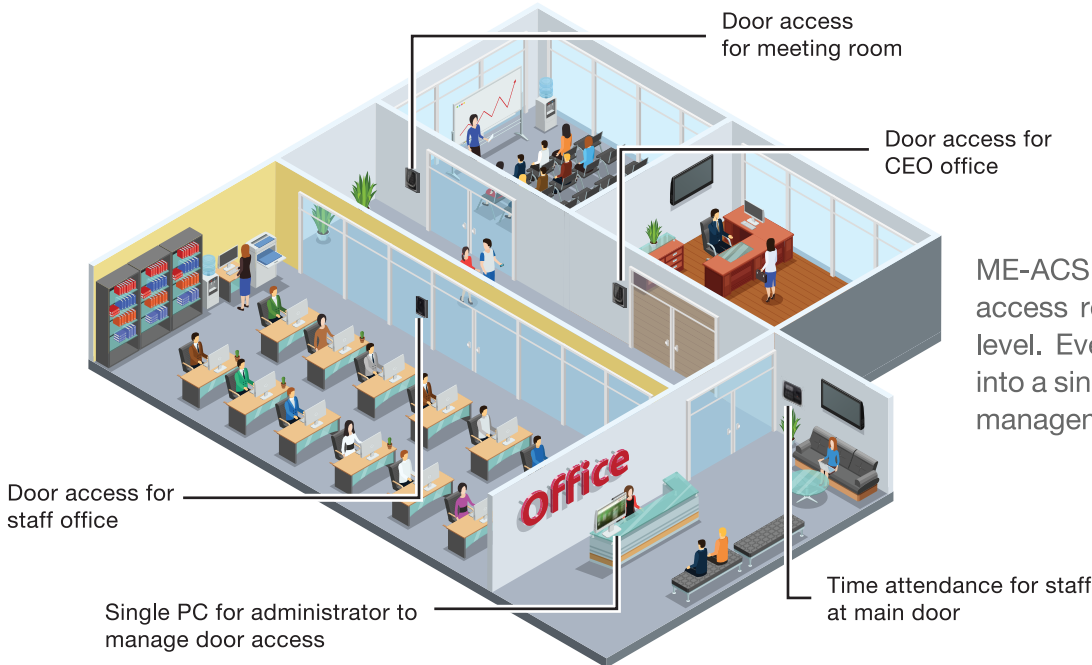

- EM / Mifare
- Read / Write
- Printed serial number

SOYAL Hardware & Software Architecture

Simple office door access solution

SOYAL offer low budget door access system to cater the need of small and mid-size office that requires basic access security with time attendance function. You can easily manage who can enter where at what time with MagEtegra ME-ACS Lite (free) and Standard version access security software.