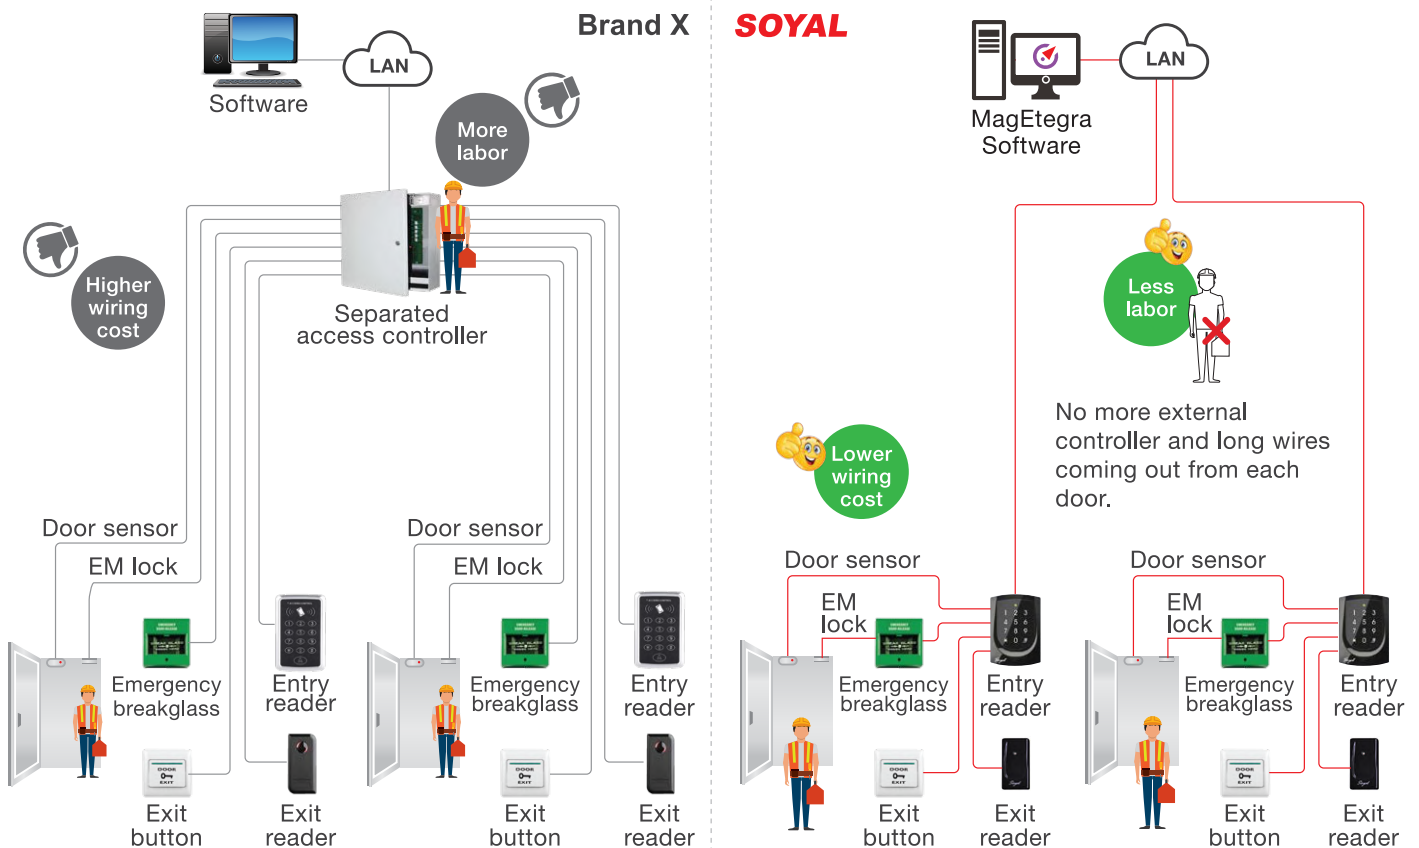

SOYAL's highly stable good quality hardware with MagEtegra's innovative user-friendly software is the perfect combination of total security solution that brings you peace of mind.

Content

You can feel peace of mind knowing that the safety of your building's user is assured with our total access security and automation solution. By choosing the right gate access control system, it will effectively filter out all **"BAD people"** and only allow **"GOOD people"** to go in. This could help eliminate 90% of the potential security threats in the building. You can easily control who can enter where at what time using card, pin or fingerprint from our simplified software interface. Your business inventory, valuables and confidential asset can be well secured.

1 More flexible

SOYAL flexible architecture support mixture of RS485 and TCP/IP to suit any site condition. **RS485** save wiring cost by allowing multiple readers to be looped using 2 wire only up to 300m-1000m distance. **TCP/IP** offer the convenience for future expansion where each reader just have to connect to nearby available network point.

- Save money in current project

RS485

TCP/IP

- Convenient for future expansion

2 Easier installation & maintenance

SOYAL reader has built-in controller to give you 2 in 1 best value. This allows reduced wiring, simplified installation and more convenient for maintenance. Minimum labor cost for installation and servicing. Therefore overall project cost can be lowered and save you more money.

3 More affordable

SOYAL reader with built-in controller helps you save money. You don't have to pay extra money to buy a separate controller and metal box. SOYAL optimized reader design for practical feature/performance to ensure you do not pay extra for unnecessary functions.