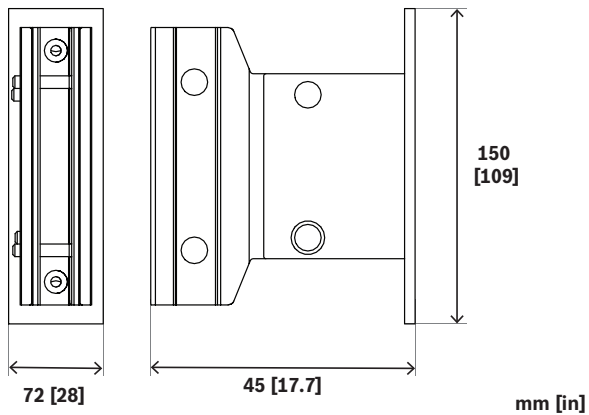

Technical specifications

Electrical

Connector type	NL4
----------------	-----

Environmental

Usage	Indoor
-------	--------

Mechanical

Color	Black
Dimension (H x W x D) (mm)	80 mm x 400 mm x 400 mm
Dimension (H x W x D) (in)	3.1 in. x 15.75 in. x 15.75 in.
WLL (kg)	5 kg
WLL (lb)	11 lbs
Weight (kg)	1.35 kg
Weight (lb)	3 lb
Shipping weight (kg)	1.80 kg
Shipping weight (lb)	4 lb

Dimensions

Fig. 1: Truss mount bracket

Fig. 2: Column speaker adapter for EVOLVE-WMK with NL4 connector

Fig. 3: Subwoofer adapter for EVOLVE-WMK with NL4 connector

Ordering information

EVOLVE-TM-B Truss Mount, EVOLVE, black
 Truss mount kit with NL4 connectors, black
 Order number **EVOLVE-TM-B | F.01U.395.777**