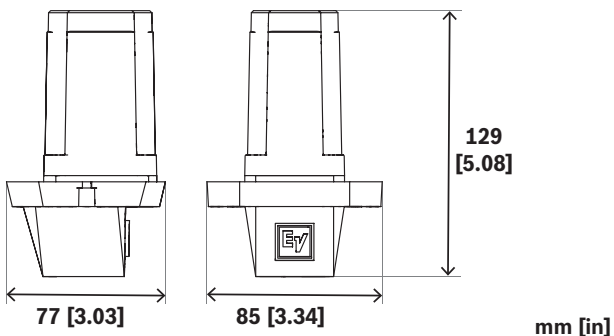

Technical specifications

Electrical

Connector type	NL4
----------------	-----

Environmental

Usage	Indoor
-------	--------

Mechanical

Color	Black
Dimension (H x W x D) (mm)	80 mm x 400 mm x 400 mm
Dimension (H x W x D) (in)	3.1 in. x 15.75 in. x 15.75 in.
WLL (kg)	5 kg
WLL (lb)	11 lbs
Weight (kg)	1.35 kg
Weight (lb)	3 lb
Shipping weight (kg)	1.80 kg
Shipping weight (lb)	4 lb

Dimensions

Fig. 1: Truss mount bracket

Fig. 2: Column speaker adapter for EVOLVE-WMK with NL4 connector

Fig. 3: Subwoofer adapter for EVOLVE-WMK with NL4 connector

Ordering information

EVOLVE-TM-B Truss Mount, EVOLVE, black
 Truss mount kit with NL4 connectors, black
 Order number **EVOLVE-TM-B | F.01U.395.777**