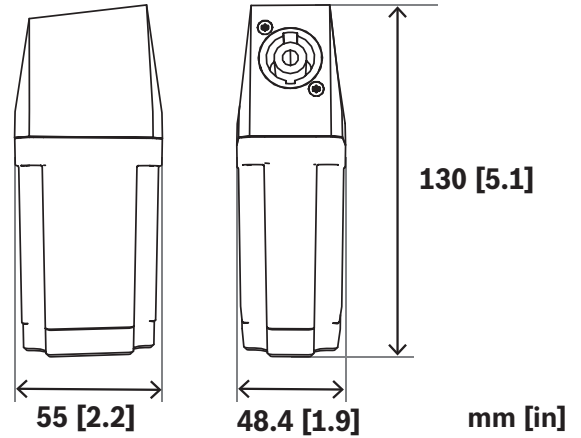

Technical specifications

Electrical

Connector type	NL4
----------------	-----

Environmental

Usage	Indoor
-------	--------

Mechanical

Color	Black
Dimension (H x W x D) (mm)	80 mm x 400 mm x 400 mm
Dimension (H x W x D) (in)	3.1 in. x 15.75 in. x 15.75 in.
WLL (kg)	5 kg
WLL (lb)	11 lbs
Weight (kg)	1.35 kg
Weight (lb)	3 lb
Shipping weight (kg)	1.80 kg
Shipping weight (lb)	4 lb

Dimensions

Fig. 1: Truss mount bracket

Fig. 2: Column speaker adapter for EVOLVE-WMK with NL4 connector

Fig. 3: Subwoofer adapter for EVOLVE-WMK with NL4 connector

Ordering information

EVOLVE-TM-B Truss Mount, EVOLVE, black
 Truss mount kit with NL4 connectors, black
 Order number **EVOLVE-TM-B | F.01U.395.777**