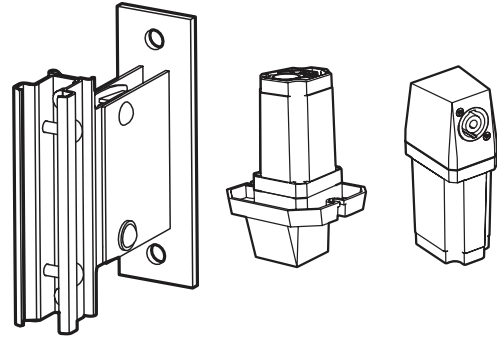

EVOLVE-TM-B Truss Mount, EVOLVE, black

- Innovative mount system for quick, simple, and reliable installations of EVOLVE column speakers.
- Sturdy truss mount bracket works with M10 threaded studs found on common truss clamps.
- Subwoofer and column adapters with NL4 connections.
- Compatible with EVOLVE 30M , EVOLVE 50 and EVOLVE 50M column speakers, available in black.
- Suggested to use correctly rated speaker cable for installation: wire gauges 1.5 mm² - 2.5 mm² (AWG16-AWG14).
- For use with truss clamps rated for WLL= 20 kg (44 lb) SF = 5:1.

The EVOLVE-TM-B is used to suspend EVOLVE 30M , EVOLVE 50 and EVOLVE 50M column speakers remotely from the subwoofer and without the distance pole. Electro-Voice strongly recommends that loudspeakers be suspended taking into account all current national, federal, state and local laws and regulations. Suspending any object is potentially dangerous. Only individuals who have thorough knowledge of the techniques and regulations of suspending objects overhead should attempt to suspend loudspeakers. The truss mount kit is available only in black. It allows the EVOLVE column to be temporarily clamped to trusses and is available with NL4 adapters. The Electro-Voice EVOLVE-TM-B provides users the flexibility to mount the EVOLVE column speaker remotely from the subwoofer and without the distance pole. This provides a safe method for mounting the column speakers higher than the distance pole allows and remote locating the subwoofer for aesthetic or acoustic purposes.

Technical specifications

Electrical

Connector type	NL4
----------------	-----

Environmental

Usage	Indoor
-------	--------

Mechanical

Color	Black
Dimension (H x W x D) (mm)	80 mm x 400 mm x 400 mm
Dimension (H x W x D) (in)	3.1 in. x 15.75 in. x 15.75 in.
WLL (kg)	5 kg
WLL (lb)	11 lbs
Weight (kg)	1.35 kg
Weight (lb)	3 lb
Shipping weight (kg)	1.80 kg
Shipping weight (lb)	4 lb