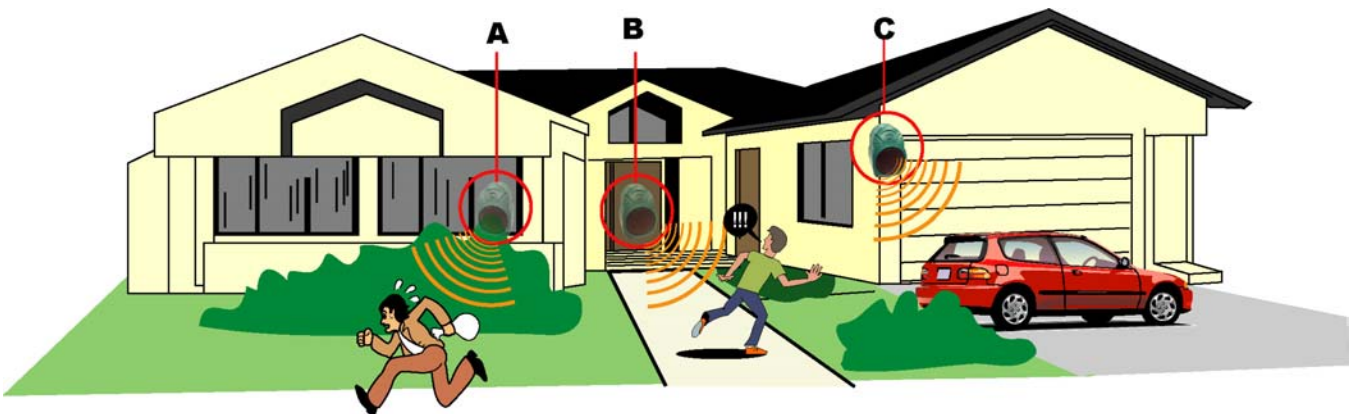

## UP-471 Intelligent Watching Dog

Have you ever worried about your home security when you are not at home?  
Now, let Intelligent Watching Dog to solve your problem.

When you are not at home, Intelligent Watching Dog will be your guard, and its built-in sensor can 360-degree detects and scares away the strangers.

This product can be set inside or outside your house.

- A. **“BOWWOW!!!”** The noise dog bow-wow will scare away the thief.
- B. **“Dingdong~~~”** Ringing automatically when strangers get close to your house.
- C. **“Do Not Block the Drive Way!!!”** Recording you owned voice to warn invader.