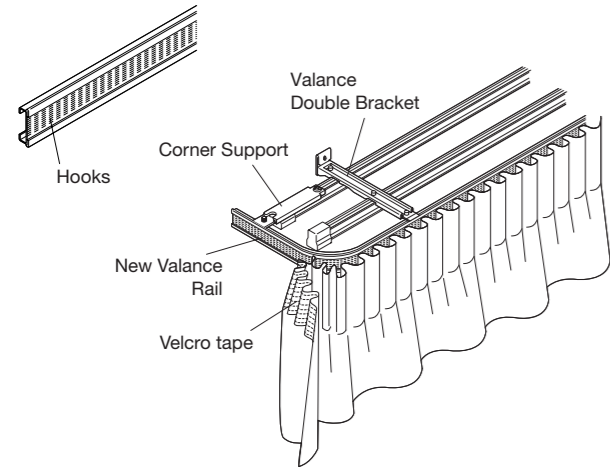

Selfie's Unique Features and Applications

An easy way to stylish window treatment using the New Valance Rail.

When using as the New Valance Rail