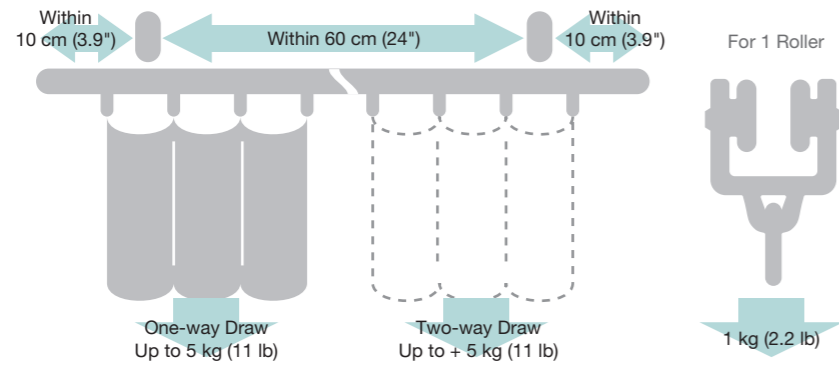

- The rail is vertically symmetrical and not direction-sensitive, resulting in easier, more efficient installation.
- The horizontally symmetrical I-shaped design makes the bend easy to undo.

Curving flexibility.

Window type	Attachment type		L (Total rail length)	M (Bending point)
90° bay window	Single attachment	R115 use	(A + B + B) - 239 mm (9.4")	B - 150 mm (5.9")
		R55 use	(A + B + B) - 187 mm (7.4")	B - 90 mm (3.5")
	Double attachment	Exterior side (R115 use)	(A + B + B) - 239 mm (9.4")	B - 150 mm (5.9")
		Interior side (R55 use)	(A + B + B) - 427 mm (16.8")	B - 150 mm (5.9")
60° bay window	Single attachment	R115 use	(A + B + B) - 146 mm (5.7")	B - 107 mm (4.2")
		R55 use	(A + B + B) - 133 mm (5.2")	B - 72 mm (2.8")
	Double attachment	Exterior side (R115 use)	(A + B + B) - 146 mm (5.7")	B - 107 mm (4.2")
		Interior side (R55 use)	(A + B + B) - 341 mm (13.4")	B - 142 mm (5.6")
45° bay window	Single attachment	R115 use	(A + B + B) - 138 mm (5.4")	B - 97 mm (3.8")
		R55 use	(A + B + B) - 133 mm (5.2")	B - 72 mm (2.8")
	Double attachment	Exterior side (R115 use)	(A + B + B) - 138 mm (5.4")	B - 97 mm (3.8")
		Interior side (R55 use)	(A + B + B) - 352 mm (13.9")	B - 157 mm (6.2")

1. Insert the end of the rail into the bender.

2. Slowly bend the rail on your.

Note: Do not use this bender with rails other than those specified.

Materials and Finishes

Parts	Material	Finish	Parts	Material	Finish
Rail	Aluminum alloy extrusion material	Alumite, Alumite umber, Alumite white	End Cap	Plate	Hard polyethylene
			Stop plate	Steel	—
Roller	Plate	Hard polyethylene	Bracket	Oval ring	Stainless steel
	Wheel	Acetal resin		Body	Steel
	Oval ring	Stainless steel		Snap board	Steel

Bracket Installation Interval and Allowable Curtain Load

Installation Dimensions

Ceiling Attachment

Easy Snap Ceiling Single Bracket
Bracket width = 18 mm (.71")

Ceiling Single Bracket
Bracket width = 14 mm (.55")