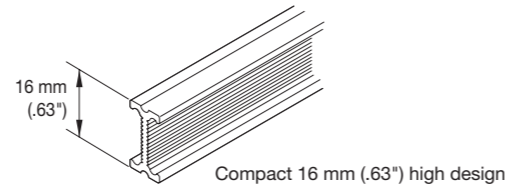

- The rail is vertically symmetrical and not direction-sensitive, resulting in easier, more efficient installation.
- The horizontally symmetrical I-shaped design makes the bend easy to undo.

Curving flexibility.

Window type	Attachment type		L (Total rail length)	M (Bending point)
90° bay window	Single attachment	R115 use	(A + B + B) - 239 mm (9.4")	B - 150 mm (5.9")
		R55 use	(A + B + B) - 187 mm (7.4")	B - 90 mm (3.5")
	Double attachment	Exterior side (R115 use)	(A + B + B) - 239 mm (9.4")	B - 150 mm (5.9")
		Interior side (R55 use)	(A + B + B) - 427 mm (16.8")	B - 150 mm (5.9")
60° bay window	Single attachment	R115 use	(A + B + B) - 146 mm (5.7")	B - 107 mm (4.2")
		R55 use	(A + B + B) - 133 mm (5.2")	B - 72 mm (2.8")
	Double attachment	Exterior side (R115 use)	(A + B + B) - 146 mm (5.7")	B - 107 mm (4.2")
		Interior side (R55 use)	(A + B + B) - 341 mm (13.4")	B - 142 mm (5.6")
45° bay window	Single attachment	R115 use	(A + B + B) - 138 mm (5.4")	B - 97 mm (3.8")
		R55 use	(A + B + B) - 133 mm (5.2")	B - 72 mm (2.8")
	Double attachment	Exterior side (R115 use)	(A + B + B) - 138 mm (5.4")	B - 97 mm (3.8")
		Interior side (R55 use)	(A + B + B) - 352 mm (13.9")	B - 157 mm (6.2")