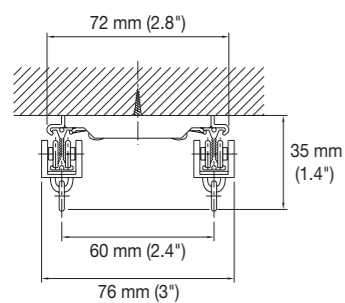

Window type	Attachment type		L (Total rail length)	M (Bending point)
90° bay window	Single attachment	R115 use	(A + B + B) - 239 mm (9.4")	B - 150 mm (5.9")
		R55 use	(A + B + B) - 187 mm (7.4")	B - 90 mm (3.5")
	Double attachment	Exterior side (R115 use)	(A + B + B) - 239 mm (9.4")	B - 150 mm (5.9")
		Interior side (R55 use)	(A + B + B) - 427 mm (16.8")	B - 150 mm (5.9")
60° bay window	Single attachment	R115 use	(A + B + B) - 146 mm (5.7")	B - 107 mm (4.2")
		R55 use	(A + B + B) - 133 mm (5.2")	B - 72 mm (2.8")
	Double attachment	Exterior side (R115 use)	(A + B + B) - 146 mm (5.7")	B - 107 mm (4.2")
		Interior side (R55 use)	(A + B + B) - 341 mm (13.4")	B - 142 mm (5.6")
45° bay window	Single attachment	R115 use	(A + B + B) - 138 mm (5.4")	B - 97 mm (3.8")
		R55 use	(A + B + B) - 133 mm (5.2")	B - 72 mm (2.8")
	Double attachment	Exterior side (R115 use)	(A + B + B) - 138 mm (5.4")	B - 97 mm (3.8")
		Interior side (R55 use)	(A + B + B) - 352 mm (13.9")	B - 157 mm (6.2")

Bracket Installation Interval and Allowable Curtain Load

Installation Dimensions

Ceiling Attachment

Easy Snap Ceiling Single Bracket
Bracket width = 18 mm (.71")

Ceiling Single Bracket
Bracket width = 14 mm (.55")

Easy Snap Ceiling Double Bracket
Bracket width = 19 mm (.75")

Ceiling Double Bracket
Bracket width = 18 mm (.71")

Wall Attachment

Single Bracket
Bracket width = 18 mm (.71")

Extra Double Bracket
Bracket width = 24 mm (.94")

Double Bracket
Bracket width = 18 mm (.71")

Valance Double Bracket
Bracket width = 18 mm (.71")

Selfie Rails

Selfie Rails

Size	Product Code		
	Umber	White	Natural
1.82 m (72")	02330036	02330200	02330097
2.00 m (79")	02330037	02330201	02330098
2.73 m (107")	02330038	02330202	02330099
3.00 m (118")	02330039	02330203	02330100
3.64 m (143")	02330040	02330204	02330101
4.00 m (157")	02330041	02330205	02330102