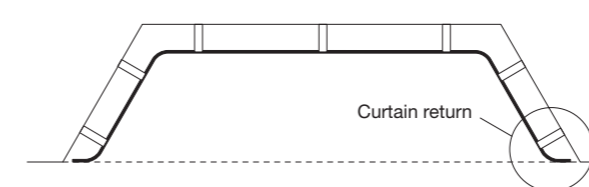

It can also be used as a curve bender (55R).

1. Insert the end of the rail into the bender.