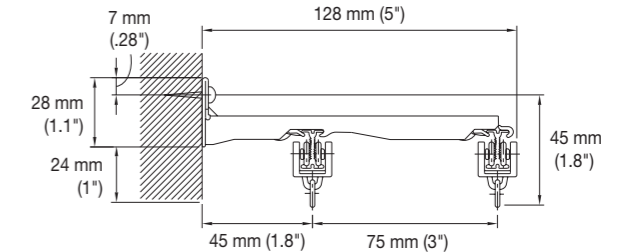

Window type	Attachment type		L (Total rail length)	M (Bending point)
90° bay window	Single attachment	R115 use	(A + B + B) - 239 mm (9.4")	B - 150 mm (5.9")
		R55 use	(A + B + B) - 187 mm (7.4")	B - 90 mm (3.5")
	Double attachment	Exterior side (R115 use)	(A + B + B) - 239 mm (9.4")	B - 150 mm (5.9")
		Interior side (R55 use)	(A + B + B) - 427 mm (16.8")	B - 150 mm (5.9")
60° bay window	Single attachment	R115 use	(A + B + B) - 146 mm (5.7")	B - 107 mm (4.2")
		R55 use	(A + B + B) - 133 mm (5.2")	B - 72 mm (2.8")
	Double attachment	Exterior side (R115 use)	(A + B + B) - 146 mm (5.7")	B - 107 mm (4.2")
		Interior side (R55 use)	(A + B + B) - 341 mm (13.4")	B - 142 mm (5.6")
45° bay window	Single attachment	R115 use	(A + B + B) - 138 mm (5.4")	B - 97 mm (3.8")
		R55 use	(A + B + B) - 133 mm (5.2")	B - 72 mm (2.8")
	Double attachment	Exterior side (R115 use)	(A + B + B) - 138 mm (5.4")	B - 97 mm (3.8")
		Interior side (R55 use)	(A + B + B) - 352 mm (13.9")	B - 157 mm (6.2")

Bracket Installation Interval and Allowable Curtain Load

Installation Dimensions

Ceiling Attachment

Easy Snap Ceiling Single Bracket
Bracket width = 18 mm (.71")

Ceiling Single Bracket
Bracket width = 14 mm (.55")

Easy Snap Ceiling Double Bracket
Bracket width = 19 mm (.75")

Ceiling Double Bracket
Bracket width = 18 mm (.71")

Wall Attachment

Single Bracket
Bracket width = 18 mm (.71")

Extra Double Bracket
Bracket width = 24 mm (.94")

Double Bracket
Bracket width = 18 mm (.71")

Valance Double Bracket
Bracket width = 18 mm (.71")

Selfie Rails

Selfie Rails

Size	Product Code		
	Umber	White	Natural
1.82 m (72")	02330036	02330200	02330097
2.00 m (79")	02330037	02330201	02330098
2.73 m (107")	02330038	02330202	02330099
3.00 m (118")	02330039	02330203	02330100
3.64 m (143")	02330040	02330204	02330101
4.00 m (157")	02330041	02330205	02330102