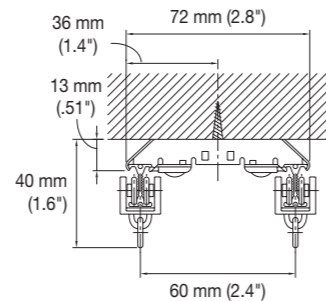

Window type	Attachment type		L (Total rail length)	M (Bending point)
90° bay window	Single attachment	R115 use	(A + B + B) - 239 mm (9.4")	B - 150 mm (5.9")
		R55 use	(A + B + B) - 187 mm (7.4")	B - 90 mm (3.5")
	Double attachment	Exterior side (R115 use)	(A + B + B) - 239 mm (9.4")	B - 150 mm (5.9")
		Interior side (R55 use)	(A + B + B) - 427 mm (16.8")	B - 150 mm (5.9")
60° bay window	Single attachment	R115 use	(A + B + B) - 146 mm (5.7")	B - 107 mm (4.2")
		R55 use	(A + B + B) - 133 mm (5.2")	B - 72 mm (2.8")
	Double attachment	Exterior side (R115 use)	(A + B + B) - 146 mm (5.7")	B - 107 mm (4.2")
		Interior side (R55 use)	(A + B + B) - 341 mm (13.4")	B - 142 mm (5.6")
45° bay window	Single attachment	R115 use	(A + B + B) - 138 mm (5.4")	B - 97 mm (3.8")
		R55 use	(A + B + B) - 133 mm (5.2")	B - 72 mm (2.8")
	Double attachment	Exterior side (R115 use)	(A + B + B) - 138 mm (5.4")	B - 97 mm (3.8")
		Interior side (R55 use)	(A + B + B) - 352 mm (13.9")	B - 157 mm (6.2")

Bracket Installation Interval and Allowable Curtain Load

Installation Dimensions

Ceiling Attachment

Easy Snap Ceiling Single Bracket
Bracket width = 18 mm (.71")

Ceiling Single Bracket
Bracket width = 14 mm (.55")

Easy Snap Ceiling Double Bracket
Bracket width = 19 mm (.75")

Ceiling Double Bracket
Bracket width = 18 mm (.71")

Wall Attachment

Single Bracket
Bracket width = 18 mm (.71")

Extra Double Bracket
Bracket width = 24 mm (.94")

Double Bracket
Bracket width = 18 mm (.71")

Valance Double Bracket
Bracket width = 18 mm (.71")

Selfie Rails

Selfie Rails

Size	Product Code		
	Umber	White	Natural
1.82 m (72")	02330036	02330200	02330097
2.00 m (79")	02330037	02330201	02330098
2.73 m (107")	02330038	02330202	02330099
3.00 m (118")	02330039	02330203	02330100
3.64 m (143")	02330040	02330204	02330101
4.00 m (157")	02330041	02330205	02330102