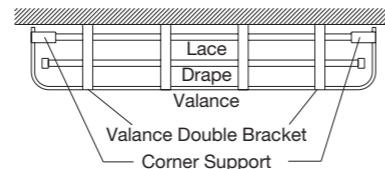

Selfie

- Designed to enable easy bending into a curve.
- Ready to be bent into L-shaped, S-shaped, U-shaped and other shaped curves.
- Special bender enables bending by hand at the installation site.

Selfie's Unique Features and Applications

An easy way to stylish window treatment using the New Valance Rail.

When using as the New Valance Rail

Using the bender enables easy curving.

Use a joint pin at rail splices.

Exceptionally easy installation.

- The rail is vertically symmetrical and not direction-sensitive, resulting in easier, more efficient installation.
- The horizontally symmetrical I-shaped design makes the bend easy to undo.

Curving flexibility.