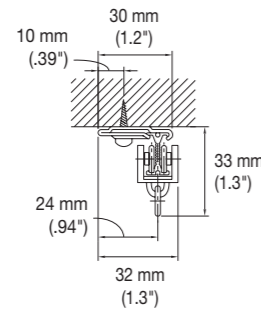

Window type	Attachment type		L (Total rail length)	M (Bending point)
90° bay window	Single attachment	R115 use	(A + B + B) - 239 mm (9.4")	B - 150 mm (5.9")
		R55 use	(A + B + B) - 187 mm (7.4")	B - 90 mm (3.5")
	Double attachment	Exterior side (R115 use)	(A + B + B) - 239 mm (9.4")	B - 150 mm (5.9")
		Interior side (R55 use)	(A + B + B) - 427 mm (16.8")	B - 150 mm (5.9")
60° bay window	Single attachment	R115 use	(A + B + B) - 146 mm (5.7")	B - 107 mm (4.2")
		R55 use	(A + B + B) - 133 mm (5.2")	B - 72 mm (2.8")
	Double attachment	Exterior side (R115 use)	(A + B + B) - 146 mm (5.7")	B - 107 mm (4.2")
		Interior side (R55 use)	(A + B + B) - 341 mm (13.4")	B - 142 mm (5.6")
45° bay window	Single attachment	R115 use	(A + B + B) - 138 mm (5.4")	B - 97 mm (3.8")
		R55 use	(A + B + B) - 133 mm (5.2")	B - 72 mm (2.8")
	Double attachment	Exterior side (R115 use)	(A + B + B) - 138 mm (5.4")	B - 97 mm (3.8")
		Interior side (R55 use)	(A + B + B) - 352 mm (13.9")	B - 157 mm (6.2")

Bracket Installation Interval and Allowable Curtain Load

Installation Dimensions

Ceiling Attachment

Easy Snap Ceiling Single Bracket
Bracket width = 18 mm (.71")

Ceiling Single Bracket
Bracket width = 14 mm (.55")

Easy Snap Ceiling Double Bracket
Bracket width = 19 mm (.75")

Ceiling Double Bracket
Bracket width = 18 mm (.71")

Wall Attachment

Single Bracket
Bracket width = 18 mm (.71")

Extra Double Bracket
Bracket width = 24 mm (.94")

Double Bracket
Bracket width = 18 mm (.71")

Valance Double Bracket
Bracket width = 18 mm (.71")

Selfie Rails

Selfie Rails

Size	Product Code		
	Umber	White	Natural
1.82 m (72")	02330036	02330200	02330097
2.00 m (79")	02330037	02330201	02330098
2.73 m (107")	02330038	02330202	02330099
3.00 m (118")	02330039	02330203	02330100
3.64 m (143")	02330040	02330204	02330101
4.00 m (157")	02330041	02330205	02330102