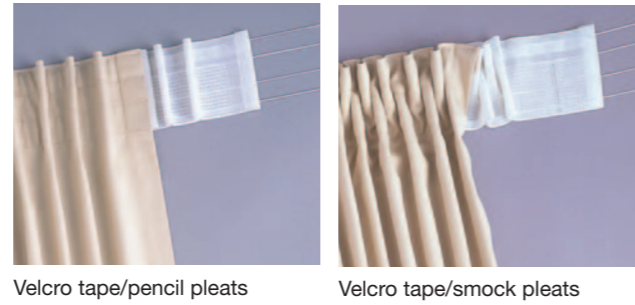

Selfie's Unique Features and Applications

An easy way to stylish window treatment using the New Valance Rail.

When using as the New Valance Rail