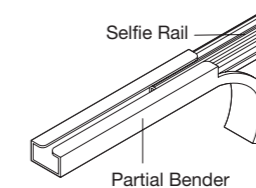

Selfie's Unique Features and Applications

An easy way to stylish window treatment using the New Valance Rail.

When using as the New Valance Rail

Using the bender enables easy curving.

Use a joint pin at rail splices.

Exceptionally easy installation.

- •The rail is vertically symmetrical and not direction-sensitive, resulting in easier, more efficient installation.
- •The horizontally symmetrical I-shaped design makes the bend easy to undo.

Curving flexibility.

Use intermediate stops for styled curtains.

Basic Installation Curving Method

1. At the rail bending point, align the 0° point of the bender with the end of the clamp and secure.

2. Hold the bender and the rail and gradually bend the rail to the graduation mark of the desired angle.

Window type	Attachment type		L (Total rail length)	M (Bending point)
90° bay window	Single attachment	R115 use	(A + B + B) - 239 mm (9.4")	B - 150 mm (5.9")
		R55 use	(A + B + B) - 187 mm (7.4")	B - 90 mm (3.5")
	Double attachment	Exterior side (R115 use)	(A + B + B) - 239 mm (9.4")	B - 150 mm (5.9")
		Interior side (R55 use)	(A + B + B) - 427 mm (16.8")	B - 150 mm (5.9")
60° bay window	Single attachment	R115 use	(A + B + B) - 146 mm (5.7")	B - 107 mm (4.2")
		R55 use	(A + B + B) - 133 mm (5.2")	B - 72 mm (2.8")
	Double attachment	Exterior side (R115 use)	(A + B + B) - 146 mm (5.7")	B - 107 mm (4.2")
		Interior side (R55 use)	(A + B + B) - 341 mm (13.4")	B - 142 mm (5.6")
45° bay window	Single attachment	R115 use	(A + B + B) - 138 mm (5.4")	B - 97 mm (3.8")
		R55 use	(A + B + B) - 133 mm (5.2")	B - 72 mm (2.8")
	Double attachment	Exterior side (R115 use)	(A + B + B) - 138 mm (5.4")	B - 97 mm (3.8")
		Interior side (R55 use)	(A + B + B) - 352 mm (13.9")	B - 157 mm (6.2")

Using a Partial Bender

This is useful for making partial curves for curtain returns at both ends of a bay window curved rail to prevent light filtering into the room.