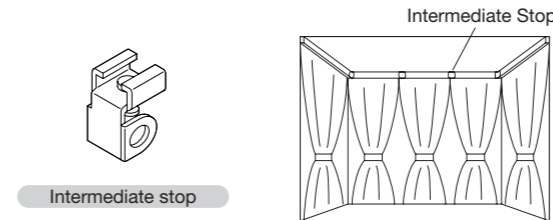

Selfie

- Designed to enable easy bending into a curve.
- Ready to be bent into L-shaped, S-shaped, U-shaped and other shaped curves.
- Special bender enables bending by hand at the installation site.

Selfie's Unique Features and Applications

An easy way to stylish window treatment using the New Valance Rail.

When using as the New Valance Rail

Using the bender enables easy curving.

Use a joint pin at rail splices.

Exceptionally easy installation.

- The rail is vertically symmetrical and not direction-sensitive, resulting in easier, more efficient installation.
- The horizontally symmetrical I-shaped design makes the bend easy to undo.

Curving flexibility.

Use intermediate stops for styled curtains.

Basic Installation Curving Method

1. At the rail bending point, align the 0° point of the bender with the end of the clamp and secure.

2. Hold the bender and the rail and gradually bend the rail to the graduation mark of the desired angle.