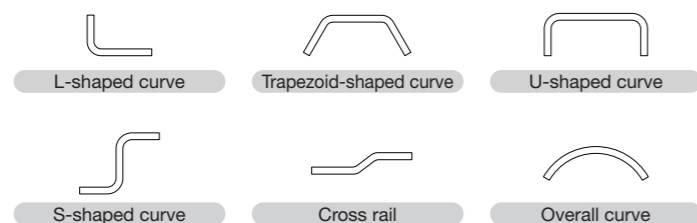

Selfie

- Designed to enable easy bending into a curve.
- Ready to be bent into L-shaped, S-shaped, U-shaped and other shaped curves.
- Special bender enables bending by hand at the installation site.

Selfie's Unique Features and Applications

An easy way to stylish window treatment using the New Valance Rail.

When using as the New Valance Rail

Using the bender enables easy curving.

Use a joint pin at rail splices.

Exceptionally easy installation.

- The rail is vertically symmetrical and not direction-sensitive, resulting in easier, more efficient installation.
- The horizontally symmetrical I-shaped design makes the bend easy to undo.

Curving flexibility.

Use intermediate stops for styled curtains.

Basic Installation Curving Method

1. At the rail bending point, align the 0° point of the bender with the end of the clamp and secure.

2. Hold the bender and the rail and gradually bend the rail to the graduation mark of the desired angle.