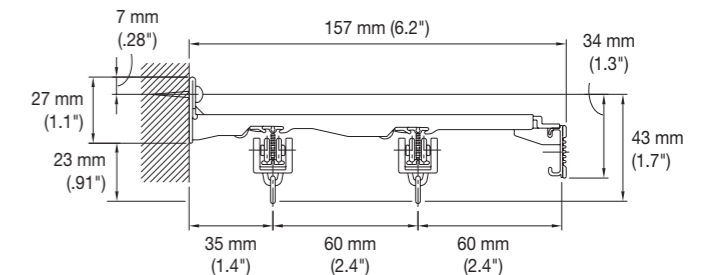

Window type	Attachment type		L (Total rail length)	M (Bending point)
90° bay window	Single attachment	R115 use	(A + B + B) - 239 mm (9.4")	B - 150 mm (5.9")
		R55 use	(A + B + B) - 187 mm (7.4")	B - 90 mm (3.5")
	Double attachment	Exterior side (R115 use)	(A + B + B) - 239 mm (9.4")	B - 150 mm (5.9")
		Interior side (R55 use)	(A + B + B) - 427 mm (16.8")	B - 150 mm (5.9")
60° bay window	Single attachment	R115 use	(A + B + B) - 146 mm (5.7")	B - 107 mm (4.2")
		R55 use	(A + B + B) - 133 mm (5.2")	B - 72 mm (2.8")
	Double attachment	Exterior side (R115 use)	(A + B + B) - 146 mm (5.7")	B - 107 mm (4.2")
		Interior side (R55 use)	(A + B + B) - 341 mm (13.4")	B - 142 mm (5.6")
45° bay window	Single attachment	R115 use	(A + B + B) - 138 mm (5.4")	B - 97 mm (3.8")
		R55 use	(A + B + B) - 133 mm (5.2")	B - 72 mm (2.8")
	Double attachment	Exterior side (R115 use)	(A + B + B) - 138 mm (5.4")	B - 97 mm (3.8")
		Interior side (R55 use)	(A + B + B) - 352 mm (13.9")	B - 157 mm (6.2")

Bracket Installation Interval and Allowable Curtain Load

Installation Dimensions

Ceiling Attachment

Easy Snap Ceiling Single Bracket
Bracket width = 18 mm (.71")

Ceiling Single Bracket
Bracket width = 14 mm (.55")

Easy Snap Ceiling Double Bracket
Bracket width = 19 mm (.75")

Ceiling Double Bracket
Bracket width = 18 mm (.71")

Wall Attachment

Single Bracket
Bracket width = 18 mm (.71")

Extra Double Bracket
Bracket width = 24 mm (.94")

Double Bracket
Bracket width = 18 mm (.71")

Valance Double Bracket
Bracket width = 18 mm (.71")

Selfie Rails

Selfie Rails

Size	Product Code		
	Umber	White	Natural
1.82 m (72")	02330036	02330200	02330097
2.00 m (79")	02330037	02330201	02330098
2.73 m (107")	02330038	02330202	02330099
3.00 m (118")	02330039	02330203	02330100
3.64 m (143")	02330040	02330204	02330101
4.00 m (157")	02330041	02330205	02330102