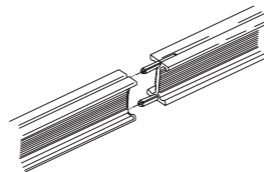

Selfie

- Designed to enable easy bending into a curve.
- Ready to be bent into L-shaped, S-shaped, U-shaped and other shaped curves.
- Special bender enables bending by hand at the installation site.

Selfie's Unique Features and Applications

An easy way to stylish window treatment using the New Valance Rail.

When using as the New Valance Rail

Using the bender enables easy curving.

Use a joint pin at rail splices.

Exceptionally easy installation.

- The rail is vertically symmetrical and not direction-sensitive, resulting in easier, more efficient installation.
- The horizontally symmetrical I-shaped design makes the bend easy to undo.

Curving flexibility.

Use intermediate stops for styled curtains.

Basic Installation Curving Method

1. At the rail bending point, align the 0° point of the bender with the end of the clamp and secure.

2. Hold the bender and the rail and gradually bend the rail to the graduation mark of the desired angle.