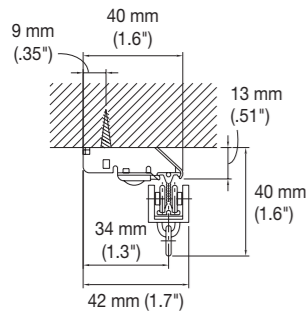

Window type	Attachment type		L (Total rail length)	M (Bending point)
90° bay window	Single attachment	R115 use	(A + B + B) - 239 mm (9.4")	B - 150 mm (5.9")
		R55 use	(A + B + B) - 187 mm (7.4")	B - 90 mm (3.5")
	Double attachment	Exterior side (R115 use)	(A + B + B) - 239 mm (9.4")	B - 150 mm (5.9")
		Interior side (R55 use)	(A + B + B) - 427 mm (16.8")	B - 150 mm (5.9")
60° bay window	Single attachment	R115 use	(A + B + B) - 146 mm (5.7")	B - 107 mm (4.2")
		R55 use	(A + B + B) - 133 mm (5.2")	B - 72 mm (2.8")
	Double attachment	Exterior side (R115 use)	(A + B + B) - 146 mm (5.7")	B - 107 mm (4.2")
		Interior side (R55 use)	(A + B + B) - 341 mm (13.4")	B - 142 mm (5.6")
45° bay window	Single attachment	R115 use	(A + B + B) - 138 mm (5.4")	B - 97 mm (3.8")
		R55 use	(A + B + B) - 133 mm (5.2")	B - 72 mm (2.8")
	Double attachment	Exterior side (R115 use)	(A + B + B) - 138 mm (5.4")	B - 97 mm (3.8")
		Interior side (R55 use)	(A + B + B) - 352 mm (13.9")	B - 157 mm (6.2")

1. Insert the end of the rail into the bender.

2. Slowly bend the rail on your.

Note: Do not use this bender with rails other than those specified.

Materials and Finishes

Parts	Material	Finish	Parts	Material	Finish
Rail	Aluminum alloy extrusion material	Alumite, Alumite umber, Alumite white	End Cap	Plate	Hard polyethylene
			Stop plate	Steel	—
Roller	Plate	Hard polyethylene	Bracket	Oval ring	Stainless steel
	Wheel	Acetal resin		Body	Steel
	Oval ring	Stainless steel		Snap board	Steel

Bracket Installation Interval and Allowable Curtain Load

Installation Dimensions

Ceiling Attachment

Easy Snap Ceiling Single Bracket
Bracket width = 18 mm (.71")

Ceiling Single Bracket
Bracket width = 14 mm (.55")

Easy Snap Ceiling Double Bracket
Bracket width = 19 mm (.75")

Ceiling Double Bracket
Bracket width = 18 mm (.71")

Wall Attachment

Single Bracket
Bracket width = 18 mm (.71")

Extra Double Bracket
Bracket width = 24 mm (.94")