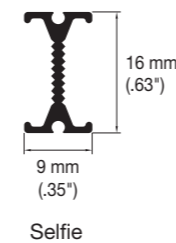

Window type	Attachment type		L (Total rail length)	M (Bending point)
90° bay window	Single attachment	R115 use	(A + B + B) - 239 mm (9.4")	B - 150 mm (5.9")
		R55 use	(A + B + B) - 187 mm (7.4")	B - 90 mm (3.5")
	Double attachment	Exterior side (R115 use)	(A + B + B) - 239 mm (9.4")	B - 150 mm (5.9")
		Interior side (R55 use)	(A + B + B) - 427 mm (16.8")	B - 150 mm (5.9")
60° bay window	Single attachment	R115 use	(A + B + B) - 146 mm (5.7")	B - 107 mm (4.2")
		R55 use	(A + B + B) - 133 mm (5.2")	B - 72 mm (2.8")
	Double attachment	Exterior side (R115 use)	(A + B + B) - 146 mm (5.7")	B - 107 mm (4.2")
		Interior side (R55 use)	(A + B + B) - 341 mm (13.4")	B - 142 mm (5.6")
45° bay window	Single attachment	R115 use	(A + B + B) - 138 mm (5.4")	B - 97 mm (3.8")
		R55 use	(A + B + B) - 133 mm (5.2")	B - 72 mm (2.8")
	Double attachment	Exterior side (R115 use)	(A + B + B) - 138 mm (5.4")	B - 97 mm (3.8")
		Interior side (R55 use)	(A + B + B) - 352 mm (13.9")	B - 157 mm (6.2")

Bracket Installation Interval and Allowable Curtain Load

Installation Dimensions

Ceiling Attachment

Easy Snap Ceiling Single Bracket
Bracket width = 18 mm (.71")

Ceiling Single Bracket
Bracket width = 14 mm (.55")

Easy Snap Ceiling Double Bracket
Bracket width = 19 mm (.75")

Ceiling Double Bracket
Bracket width = 18 mm (.71")

Wall Attachment

Single Bracket
Bracket width = 18 mm (.71")

Extra Double Bracket
Bracket width = 24 mm (.94")

Double Bracket
Bracket width = 18 mm (.71")

Valance Double Bracket
Bracket width = 18 mm (.71")

Selfie Rails

Selfie Rails

Size	Product Code		
	Umber	White	Natural
1.82 m (72")	02330036	02330200	02330097
2.00 m (79")	02330037	02330201	02330098
2.73 m (107")	02330038	02330202	02330099
3.00 m (118")	02330039	02330203	02330100
3.64 m (143")	02330040	02330204	02330101
4.00 m (157")	02330041	02330205	02330102