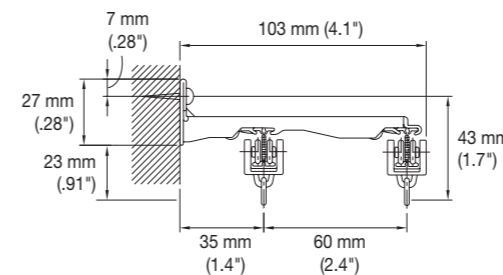

Window type	Attachment type		L (Total rail length)	M (Bending point)
90° bay window	Single attachment	R115 use	(A + B + B) - 239 mm (9.4")	B - 150 mm (5.9")
		R55 use	(A + B + B) - 187 mm (7.4")	B - 90 mm (3.5")
	Double attachment	Exterior side (R115 use)	(A + B + B) - 239 mm (9.4")	B - 150 mm (5.9")
		Interior side (R55 use)	(A + B + B) - 427 mm (16.8")	B - 150 mm (5.9")
60° bay window	Single attachment	R115 use	(A + B + B) - 146 mm (5.7")	B - 107 mm (4.2")
		R55 use	(A + B + B) - 133 mm (5.2")	B - 72 mm (2.8")
	Double attachment	Exterior side (R115 use)	(A + B + B) - 146 mm (5.7")	B - 107 mm (4.2")
		Interior side (R55 use)	(A + B + B) - 341 mm (13.4")	B - 142 mm (5.6")
45° bay window	Single attachment	R115 use	(A + B + B) - 138 mm (5.4")	B - 97 mm (3.8")
		R55 use	(A + B + B) - 133 mm (5.2")	B - 72 mm (2.8")
	Double attachment	Exterior side (R115 use)	(A + B + B) - 138 mm (5.4")	B - 97 mm (3.8")
		Interior side (R55 use)	(A + B + B) - 352 mm (13.9")	B - 157 mm (6.2")

Bracket Installation Interval and Allowable Curtain Load

Installation Dimensions

Ceiling Attachment

Easy Snap Ceiling Single Bracket
Bracket width = 18 mm (.71")

Ceiling Single Bracket
Bracket width = 14 mm (.55")

Easy Snap Ceiling Double Bracket
Bracket width = 19 mm (.75")

Ceiling Double Bracket
Bracket width = 18 mm (.71")

Wall Attachment

Single Bracket
Bracket width = 18 mm (.71")

Extra Double Bracket
Bracket width = 24 mm (.94")

Double Bracket
Bracket width = 18 mm (.71")

Valance Double Bracket
Bracket width = 18 mm (.71")

Selfie Rails

Selfie Rails

Size	Product Code		
	Umber	White	Natural
1.82 m (72")	02330036	02330200	02330097
2.00 m (79")	02330037	02330201	02330098
2.73 m (107")	02330038	02330202	02330099
3.00 m (118")	02330039	02330203	02330100
3.64 m (143")	02330040	02330204	02330101
4.00 m (157")	02330041	02330205	02330102