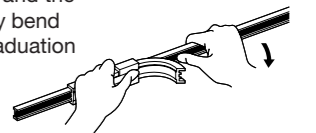

An easy way to stylish window treatment using the New Valance Rail.

When using as the New Valance Rail

Using the bender enables easy curving.

Use a joint pin at rail splices.

Exceptionally easy installation.

- The rail is vertically symmetrical and not direction-sensitive, resulting in easier, more efficient installation.
- The horizontally symmetrical I-shaped design makes the bend easy to undo.

Curving flexibility.

Use intermediate stops for styled curtains.

Basic Installation Curving Method

1. At the rail bending point, align the 0° point of the bender with the end of the clamp and secure.

2. Hold the bender and the rail and gradually bend the rail to the graduation mark of the desired angle.

Window type	Attachment type		L (Total rail length)	M (Bending point)
90° bay window	Single attachment	R115 use	(A + B + B) - 239 mm (9.4")	B - 150 mm (5.9")
		R55 use	(A + B + B) - 187 mm (7.4")	B - 90 mm (3.5")
	Double attachment	Exterior side (R115 use)	(A + B + B) - 239 mm (9.4")	B - 150 mm (5.9")
		Interior side (R55 use)	(A + B + B) - 427 mm (16.8")	B - 150 mm (5.9")
60° bay window	Single attachment	R115 use	(A + B + B) - 146 mm (5.7")	B - 107 mm (4.2")
		R55 use	(A + B + B) - 133 mm (5.2")	B - 72 mm (2.8")
	Double attachment	Exterior side (R115 use)	(A + B + B) - 146 mm (5.7")	B - 107 mm (4.2")
		Interior side (R55 use)	(A + B + B) - 341 mm (13.4")	B - 142 mm (5.6")
45° bay window	Single attachment	R115 use	(A + B + B) - 138 mm (5.4")	B - 97 mm (3.8")
		R55 use	(A + B + B) - 133 mm (5.2")	B - 72 mm (2.8")
	Double attachment	Exterior side (R115 use)	(A + B + B) - 138 mm (5.4")	B - 97 mm (3.8")
		Interior side (R55 use)	(A + B + B) - 352 mm (13.9")	B - 157 mm (6.2")