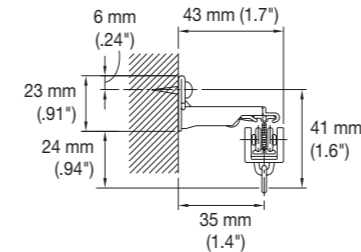

Window type	Attachment type		L (Total rail length)	M (Bending point)
90° bay window	Single attachment	R115 use	(A + B + B) - 239 mm (9.4")	B - 150 mm (5.9")
		R55 use	(A + B + B) - 187 mm (7.4")	B - 90 mm (3.5")
	Double attachment	Exterior side (R115 use)	(A + B + B) - 239 mm (9.4")	B - 150 mm (5.9")
		Interior side (R55 use)	(A + B + B) - 427 mm (16.8")	B - 150 mm (5.9")
60° bay window	Single attachment	R115 use	(A + B + B) - 146 mm (5.7")	B - 107 mm (4.2")
		R55 use	(A + B + B) - 133 mm (5.2")	B - 72 mm (2.8")
	Double attachment	Exterior side (R115 use)	(A + B + B) - 146 mm (5.7")	B - 107 mm (4.2")
		Interior side (R55 use)	(A + B + B) - 341 mm (13.4")	B - 142 mm (5.6")
45° bay window	Single attachment	R115 use	(A + B + B) - 138 mm (5.4")	B - 97 mm (3.8")
		R55 use	(A + B + B) - 133 mm (5.2")	B - 72 mm (2.8")
	Double attachment	Exterior side (R115 use)	(A + B + B) - 138 mm (5.4")	B - 97 mm (3.8")
		Interior side (R55 use)	(A + B + B) - 352 mm (13.9")	B - 157 mm (6.2")

Bracket Installation Interval and Allowable Curtain Load

Installation Dimensions

Ceiling Attachment

Easy Snap Ceiling Single Bracket
Bracket width = 18 mm (.71")

Ceiling Single Bracket
Bracket width = 14 mm (.55")

Easy Snap Ceiling Double Bracket
Bracket width = 19 mm (.75")

Ceiling Double Bracket
Bracket width = 18 mm (.71")

Wall Attachment

Single Bracket
Bracket width = 18 mm (.71")

Extra Double Bracket
Bracket width = 24 mm (.94")

Double Bracket
Bracket width = 18 mm (.71")

Valance Double Bracket
Bracket width = 18 mm (.71")

Selfie Rails

Selfie Rails

Size	Product Code		
	Umber	White	Natural
1.82 m (72")	02330036	02330200	02330097
2.00 m (79")	02330037	02330201	02330098
2.73 m (107")	02330038	02330202	02330099
3.00 m (118")	02330039	02330203	02330100
3.64 m (143")	02330040	02330204	02330101
4.00 m (157")	02330041	02330205	02330102