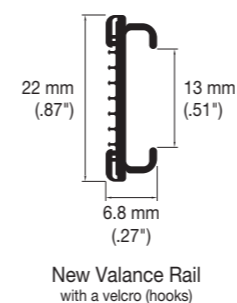

Window type	Attachment type		L (Total rail length)	M (Bending point)
90° bay window	Single attachment	R115 use	(A + B + B) - 239 mm (9.4")	B - 150 mm (5.9")
		R55 use	(A + B + B) - 187 mm (7.4")	B - 90 mm (3.5")
	Double attachment	Exterior side (R115 use)	(A + B + B) - 239 mm (9.4")	B - 150 mm (5.9")
		Interior side (R55 use)	(A + B + B) - 427 mm (16.8")	B - 150 mm (5.9")
60° bay window	Single attachment	R115 use	(A + B + B) - 146 mm (5.7")	B - 107 mm (4.2")
		R55 use	(A + B + B) - 133 mm (5.2")	B - 72 mm (2.8")
	Double attachment	Exterior side (R115 use)	(A + B + B) - 146 mm (5.7")	B - 107 mm (4.2")
		Interior side (R55 use)	(A + B + B) - 341 mm (13.4")	B - 142 mm (5.6")
45° bay window	Single attachment	R115 use	(A + B + B) - 138 mm (5.4")	B - 97 mm (3.8")
		R55 use	(A + B + B) - 133 mm (5.2")	B - 72 mm (2.8")
	Double attachment	Exterior side (R115 use)	(A + B + B) - 138 mm (5.4")	B - 97 mm (3.8")
		Interior side (R55 use)	(A + B + B) - 352 mm (13.9")	B - 157 mm (6.2")

Easy Snap Ceiling Double Bracket
Bracket width = 19 mm (.75")

Ceiling Double Bracket
Bracket width = 18 mm (.71")

Wall Attachment

Single Bracket
Bracket width = 18 mm (.71")

Extra Double Bracket
Bracket width = 24 mm (.94")

Double Bracket
Bracket width = 18 mm (.71")

Valance Double Bracket
Bracket width = 18 mm (.71")

Selfie Rails

Selfie Rails

Size	Product Code		
	Umber	White	Natural
1.82 m (72")	02330036	02330200	02330097
2.00 m (79")	02330037	02330201	02330098
2.73 m (107")	02330038	02330202	02330099
3.00 m (118")	02330039	02330203	02330100
3.64 m (143")	02330040	02330204	02330101
4.00 m (157")	02330041	02330205	02330102

New Valance Rails

Size	Product Code
	Warm White
2.37 m (93")	02330051
3.37 m (133")	02330052
Separately manufactured rails (per meter)	—

10 rails per box (not including separately manufactured rails)