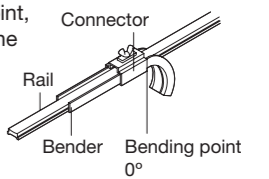

- The rail is vertically symmetrical and not direction-sensitive, resulting in easier, more efficient installation.
- The horizontally symmetrical I-shaped design makes the bend easy to undo.

Curving flexibility.

Use intermediate stops for styled curtains.

Basic Installation Curving Method

1. At the rail bending point, align the 0° point of the bender with the end of the clamp and secure.

2. Hold the bender and the rail and gradually bend the rail to the graduation mark of the desired angle.

Window type	Attachment type		L (Total rail length)	M (Bending point)
90° bay window	Single attachment	R115 use	(A + B + B) - 239 mm (9.4")	B - 150 mm (5.9")
		R55 use	(A + B + B) - 187 mm (7.4")	B - 90 mm (3.5")
	Double attachment	Exterior side (R115 use)	(A + B + B) - 239 mm (9.4")	B - 150 mm (5.9")
		Interior side (R55 use)	(A + B + B) - 427 mm (16.8")	B - 150 mm (5.9")
60° bay window	Single attachment	R115 use	(A + B + B) - 146 mm (5.7")	B - 107 mm (4.2")
		R55 use	(A + B + B) - 133 mm (5.2")	B - 72 mm (2.8")
	Double attachment	Exterior side (R115 use)	(A + B + B) - 146 mm (5.7")	B - 107 mm (4.2")
		Interior side (R55 use)	(A + B + B) - 341 mm (13.4")	B - 142 mm (5.6")
45° bay window	Single attachment	R115 use	(A + B + B) - 138 mm (5.4")	B - 97 mm (3.8")
		R55 use	(A + B + B) - 133 mm (5.2")	B - 72 mm (2.8")
	Double attachment	Exterior side (R115 use)	(A + B + B) - 138 mm (5.4")	B - 97 mm (3.8")
		Interior side (R55 use)	(A + B + B) - 352 mm (13.9")	B - 157 mm (6.2")