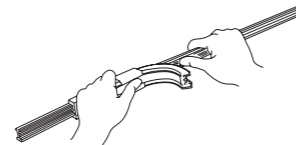

Selfie

- Designed to enable easy bending into a curve.
- Ready to be bent into L-shaped, S-shaped, U-shaped and other shaped curves.
- Special bender enables bending by hand at the installation site.

Selfie's Unique Features and Applications

An easy way to stylish window treatment using the New Valance Rail.

When using as the New Valance Rail

Using the bender enables easy curving.

Use a joint pin at rail splices.

Exceptionally easy installation.

- The rail is vertically symmetrical and not direction-sensitive, resulting in easier, more efficient installation.
- The horizontally symmetrical I-shaped design makes the bend easy to undo.

Curving flexibility.