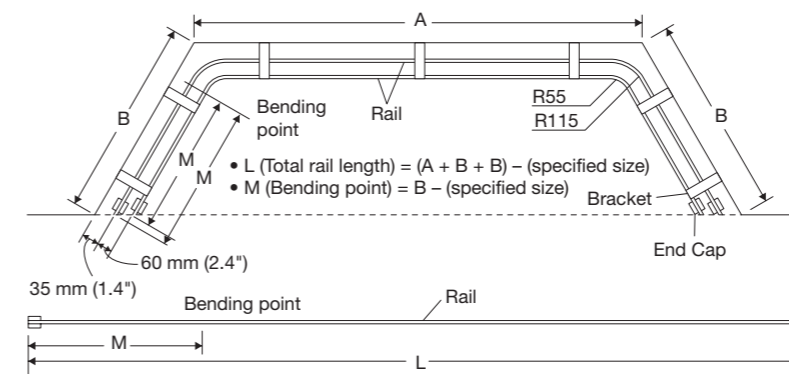

- The rail is vertically symmetrical and not direction-sensitive, resulting in easier, more efficient installation.
- The horizontally symmetrical I-shaped design makes the bend easy to undo.

Curving flexibility.

Use intermediate stops for styled curtains.

Basic Installation Curving Method

1. At the rail bending point, align the 0° point of the bender with the end of the clamp and secure.

2. Hold the bender and the rail and gradually bend the rail to the graduation mark of the desired angle.

Window type	Attachment type		L (Total rail length)	M (Bending point)
90° bay window	Single attachment	R115 use	(A + B + B) - 239 mm (9.4")	B - 150 mm (5.9")
		R55 use	(A + B + B) - 187 mm (7.4")	B - 90 mm (3.5")
	Double attachment	Exterior side (R115 use)	(A + B + B) - 239 mm (9.4")	B - 150 mm (5.9")
		Interior side (R55 use)	(A + B + B) - 427 mm (16.8")	B - 150 mm (5.9")
60° bay window	Single attachment	R115 use	(A + B + B) - 146 mm (5.7")	B - 107 mm (4.2")
		R55 use	(A + B + B) - 133 mm (5.2")	B - 72 mm (2.8")
	Double attachment	Exterior side (R115 use)	(A + B + B) - 146 mm (5.7")	B - 107 mm (4.2")
		Interior side (R55 use)	(A + B + B) - 341 mm (13.4")	B - 142 mm (5.6")
45° bay window	Single attachment	R115 use	(A + B + B) - 138 mm (5.4")	B - 97 mm (3.8")
		R55 use	(A + B + B) - 133 mm (5.2")	B - 72 mm (2.8")
	Double attachment	Exterior side (R115 use)	(A + B + B) - 138 mm (5.4")	B - 97 mm (3.8")
		Interior side (R55 use)	(A + B + B) - 352 mm (13.9")	B - 157 mm (6.2")