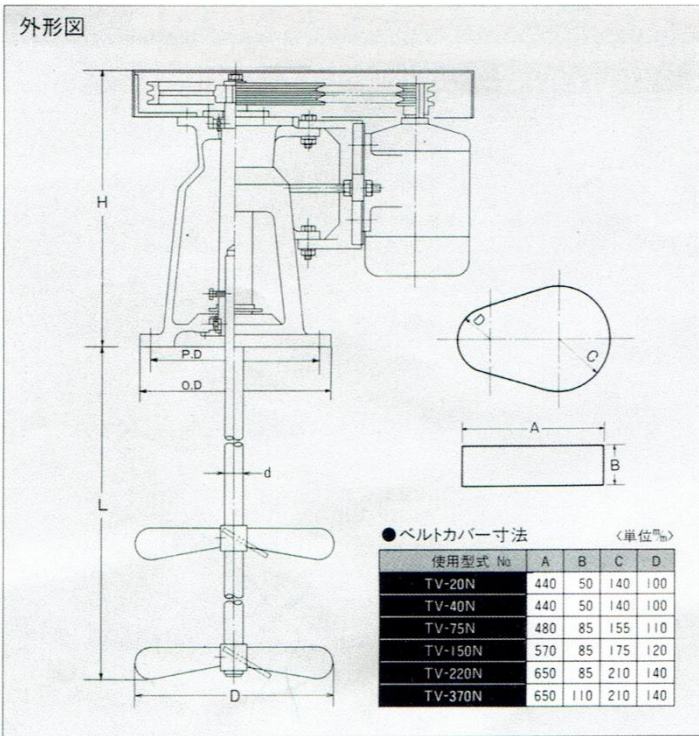

FIXED TYPE MIXER

TV-N型

■ SPECIFICATION

1. Noise reduction
2. High functioning
3. Long lasting
4. Logical design that sustains mass production and quality of production, thus, prices are reasonable.

Model	Motor (Weather Proof)			Shaft		Propeller 3 blades 2 pcs	Body Height	Mounting Flange					Capacity (Liters)		RPM	Weight
	kW	V	Phase	Length-L (mm)	CD (mm)	CD (mm)	H (mm)	Diameter	O.D	P.D	Hole Diameter	Number of holes	Low Viscosity	Med Viscosity		With Motor (KG)
TV-20N	0.1	200 /415	3	1000	16	200	250	10K(4")100A	210	175	19	4	1000	400	50Hz 295rpm	29
TV-40N	0.2		3	1200	22	250	300	10K(4")100A	210	175	19	4	2000	800		40
TV-75N	0.4		3	1400	22	300	325	10K(4")100A	210	175	19	4	4000	1500		50
TV-150N	0.75		3	1600	32	350	410	10K(8")200A	330	290	23	6	8000	3000		85
TV-220N	1.75		3	1800	32	400	410	10K(8")200A	330	290	23	6	12000	5000		95
TV-370N	2.75		3	2000	40	450	500	10K(8")200A	330	290	23	6	20000	8000		120

COSMIC ENGINEERING & INDUSTRIAL SUPPLY SDN BHD

Klang Office:
46, Jalan Jasmin 6/KS6,
Bandar Botanic,
41200 Klang, Selangor.

JB Office:
28, Jalan Kempas 2/3,
Taman Perindustrian Tampoi,
81200 Tampoi, Johor.

CHEMCITY ENGRG PTE LTD

8B Upper Cross Street,
Singapore 058327

Tel: +65 9821 3023
Fax: +65 6223 3126
chemcity.engrg@gmail.com

Tel: 03-33233462 Fax: 03-33263129
cosmic.engg09@gmail.com

Tel: 07-2363223 Fax: 07-2362332
cosmic.engg09@gmail.com