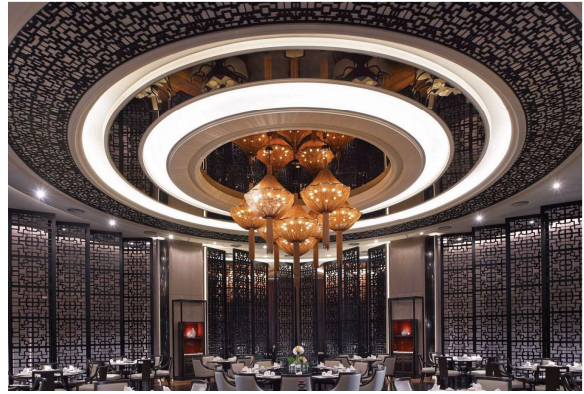

HPG COLOURED MIRROR

Thickness

5mm / 6mm

HPG Dark Magenta Mirror

HPG Ginger Mirror

HPG Bronze Mirror

HPG Mint Green Mirror

HPG Crystal Gold Mirror