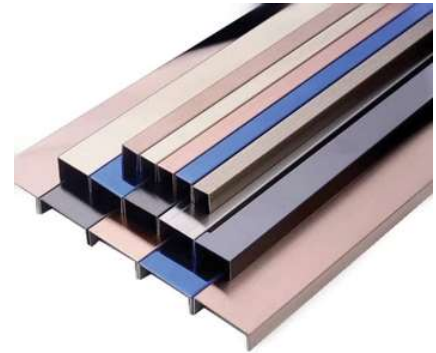

TITANIUM COATING COLOUR CHART

SURFACE TREATMENT

DECORATION SHEETS

HKF Mirror Silver

HKF Satin Brushed Silver

HKF Hairline Silver

HKF Sandblasted Silver

HKF Vibration Silver

HKF Mirror Black

HKF Hairline Black

HKF Sandblasted Black

HKF Vibration Black

HKF Mirror Gold

HKF Hairline Gold

HKF Sandblasted Gold

HKF Vibration Gold

HKF Linen Finish Silver

HKF Sand Embossed Silver

HKF Elephant Skin Silver

HKF Elephant Skin Gold

TYPICAL INFORMATION OF STAINLESS STEEL

Grade	304 / 316L / 439 / 201 and others
Surface	Polish Grit 180, 240, 320, 400, 600 & 800
Length	Standard 6 meter, customize length with MOQ required
Sizes of Thickness	0.3mm - 15mm etc