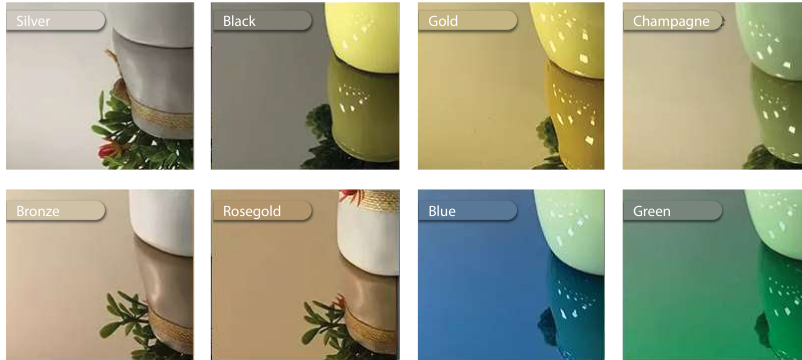

TITANIUM COATING COLOUR CHART

SURFACE TREATMENT

DECORATION SHEETS

HKF Mirror Silver

HKF Satin Brushed Silver

HKF Hairline Silver

HKF Sandblasted Silver

HKF Vibration Silver

HKF Mirror Black

HKF Hairline Black

HKF Sandblasted Black

HKF Vibration Black

HKF Mirror Gold

HKF Hairline Gold

HKF Sandblasted Gold

HKF Vibration Gold

HKF Mirror BLue

HKF Mirror Green

HKF Vibration Champagne Gold

DECORATION SHEETS

HKF Mirror Rose Gold

HKF Hairline Rose Gold

HKF Sandblasted Rose Gold

HKF Vibration Rose Gold