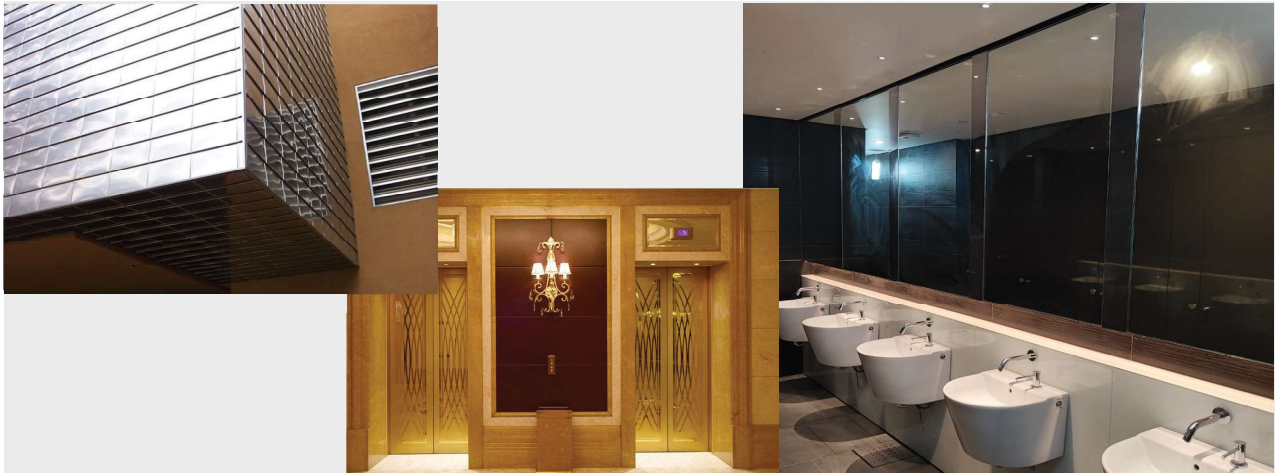

HKF Linen Finish Silver

HKF Sand Embossed Silver

HKF Elephant Skin Silver

HKF Elephant Skin Gold

TYPICAL INFORMATION OF STAINLESS STEEL

Grade	304 / 316L / 439 / 201 and others
Surface	Polish Grit 180, 240, 320, 400, 600 & 800
Length	Standard 6 meter, customize length with MOQ required
Sizes of Thickness	0.3mm - 15mm etc