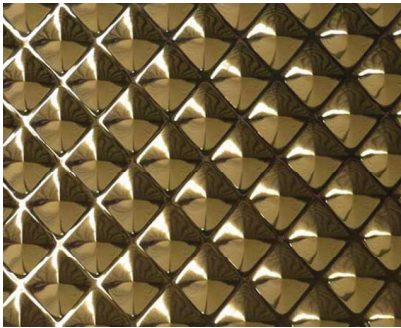

HFS SK049

HFS SK309

HFS ET002

HFS ET014

HFS ET015

HKF Mirror Etched Blue

HKF Mirror Etched Gold

HKF Mirror Etched Black

HKF Deep Etched Antique Bronze

STAMPED PATTERN

HFS ST004

HFS ST008

HFS ST011

HFS ST013

HFS ST014

HKF Diamond Panel Silver

HKF Linen Finish Silver

HKF Sand Embossed Silver

HKF Elephant Skin Silver

HKF Elephant Skin Gold

TYPICAL INFORMATION OF STAINLESS STEEL

Grade	304 / 316L / 439 / 201 and others
Surface	Polish Grit 180, 240, 320, 400, 600 & 800
Length	Standard 6 meter, customize length with MOQ required
Sizes of Thickness	0.3mm - 15mm etc