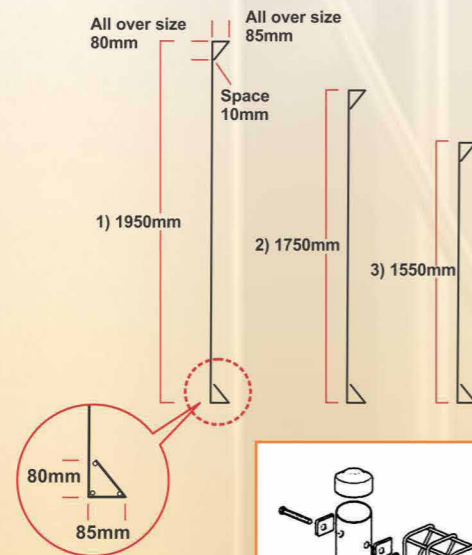

• Rolltop Fence

Galvanized Fencing Mesh Front Elevation

Galvanized Fencing Mesh Side Elevation

Galvanized Post Elevation

Type A - Rolltop Hot-dipped Galvanized Welded Wire Mesh Fence

Fence Height (mm)	Fence Width (mm)	Mesh Spacing (mm)	Wire Mesh Diameter (mm)	Post Height (mm)	Round Post Size (mm)
1550	2100	75 x 300	6	1900	60 x 1.4mm thk
1750	2100	75 x 300	6	2100	60 x 1.4mm thk
1950	2100	75 x 300	6	2300	60 x 1.4mm thk

Type B - Rolltop Hot-dipped Galvanized Welded Wire Mesh Fence

Fence Height (mm)	Fence Width (mm)	Mesh Spacing (mm)	Wire Mesh Diameter (mm)	Post Height (mm)	Round Post Size (mm)
1550	2100	50 x 150	5	1900	60 x 1.4mm thk
1750	2100	50 x 150	5	2100	60 x 1.4mm thk
1950	2100	50 x 150	5	2300	60 x 1.4mm thk

• 358 Secure Fence

**358 Security Fencing** is extremely difficult to penetrate, with the small mesh aperture being effectively "toe or finger-proof", and extremely difficult to be cut using conventional hand tools. '358' comes from its measurements 3" x 0.5" x 8 gauges which equates to approx. 76.2mm x 12.7mm x 4mm in metric.

**Basic Data:**

**Mesh Pattern:** 76.2mm (3") x 12.7mm (0.5") resistance welded at each intersection.

**Horizontal Wires:** 4mm diameter at 12.7mm centres.

**Vertical Wires:** 4mm diameter at 76.2mm centres.