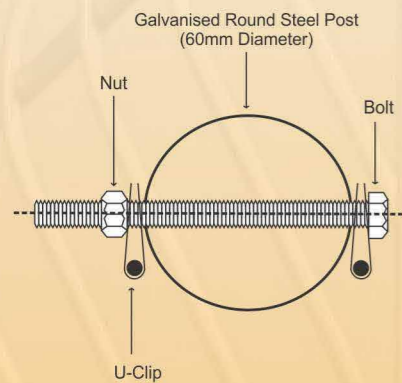

• Rolltop Fence

Galvanized Fencing Mesh Front Elevation

Galvanized Fencing Mesh Side Elevation

Galvanized Post Elevation

Type A - Rolltop Hot-dipped Galvanized Welded Wire Mesh Fence

Fence Height (mm)	Fence Width (mm)	Mesh Spacing (mm)	Wire Mesh Diameter (mm)	Post Height (mm)	Round Post Size (mm)
1550	2100	75 x 300	6	1900	60 x 1.4mm thk
1750	2100	75 x 300	6	2100	60 x 1.4mm thk
1950	2100	75 x 300	6	2300	60 x 1.4mm thk

Type B - Rolltop Hot-dipped Galvanized Welded Wire Mesh Fence

Fence Height (mm)	Fence Width (mm)	Mesh Spacing (mm)	Wire Mesh Diameter (mm)	Post Height (mm)	Round Post Size (mm)
1550	2100	50 x 150	5	1900	60 x 1.4mm thk
1750	2100	50 x 150	5	2100	60 x 1.4mm thk
1950	2100	50 x 150	5	2300	60 x 1.4mm thk

• Curvy Fence

Type C - Curvy Hot-dipped Galvanized Welded Wire Mesh Fence

Fence Height (mm)	Fence Width (mm)	Mesh Spacing (mm)	Wire Mesh Diameter (mm)	Post Height (mm)	Peach Post Size (mm)
1530	2000/2250/2500	50 x 200	5	2000	70 x 100 x 1.2mm thk
1730	2000/2250/2500	50 x 200	5	2200	70 x 100 x 1.2mm thk
1930	2000/2250/2500	50 x 200	5	2400	70 x 100 x 1.2mm thk

• 358 Secure Fence

**358 Security Fencing** is extremely difficult to penetrate, with the small mesh aperture being effectively "toe or finger-proof", and extremely difficult to be cut using conventional hand tools. '358' comes from its measurements 3" x 0.5" x 8 gauges which equates to approx. 76.2mm x 12.7mm x 4mm in metric.