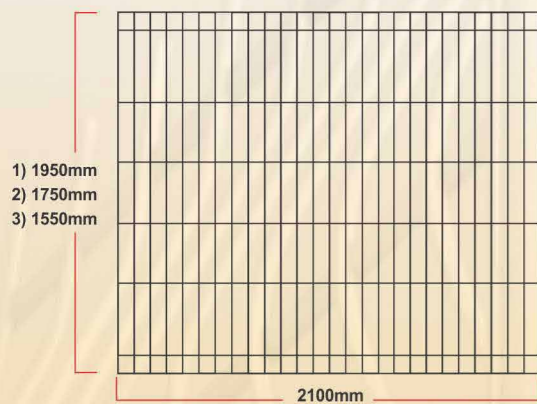

• Rolltop Fence

Galvanized Fencing Mesh Front Elevation

Galvanized Fencing Mesh Side Elevation

Galvanized Post Elevation

Type A - Rolltop Hot-dipped Galvanized Welded Wire Mesh Fence

Fence Height (mm)	Fence Width (mm)	Mesh Spacing (mm)	Wire Mesh Diameter (mm)	Post Height (mm)	Round Post Size (mm)
1550	2100	75 x 300	6	1900	60 x 1.4mm thk
1750	2100	75 x 300	6	2100	60 x 1.4mm thk
1950	2100	75 x 300	6	2300	60 x 1.4mm thk

Type B - Rolltop Hot-dipped Galvanized Welded Wire Mesh Fence

Fence Height (mm)	Fence Width (mm)	Mesh Spacing (mm)	Wire Mesh Diameter (mm)	Post Height (mm)	Round Post Size (mm)
1550	2100	50 x 150	5	1900	60 x 1.4mm thk
1750	2100	50 x 150	5	2100	60 x 1.4mm thk
1950	2100	50 x 150	5	2300	60 x 1.4mm thk

• 358 Secure Fence

**358 Security Fencing** is extremely difficult to penetrate, with the small mesh aperture being effectively "toe or finger-proof", and extremely difficult to be cut using conventional hand tools. '358' comes from its measurements 3" x 0.5" x 8 gauges which equates to approx. 76.2mm x 12.7mm x 4mm in metric.

**Basic Data:**

**Mesh Pattern:** 76.2mm (3") x 12.7mm (0.5") resistance welded at each intersection.

**Horizontal Wires:** 4mm diameter at 12.7mm centres.

**Vertical Wires:** 4mm diameter at 76.2mm centres.