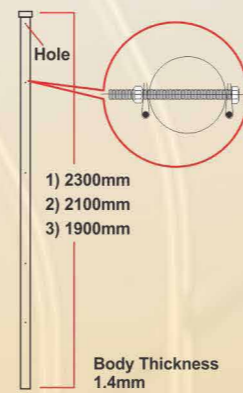

• Rolltop Fence

Galvanized Fencing Mesh Front Elevation

Galvanized Fencing Mesh Side Elevation

Galvanized Post Elevation

Type A - Rolltop Hot-dipped Galvanized Welded Wire Mesh Fence

Fence Height (mm)	Fence Width (mm)	Mesh Spacing (mm)	Wire Mesh Diameter (mm)	Post Height (mm)	Round Post Size (mm)
1550	2100	75 x 300	6	1900	60 x 1.4mm thk
1750	2100	75 x 300	6	2100	60 x 1.4mm thk
1950	2100	75 x 300	6	2300	60 x 1.4mm thk

Type B - Rolltop Hot-dipped Galvanized Welded Wire Mesh Fence

Fence Height (mm)	Fence Width (mm)	Mesh Spacing (mm)	Wire Mesh Diameter (mm)	Post Height (mm)	Round Post Size (mm)
1550	2100	50 x 150	5	1900	60 x 1.4mm thk
1750	2100	50 x 150	5	2100	60 x 1.4mm thk
1950	2100	50 x 150	5	2300	60 x 1.4mm thk

• 358 Secure Fence

**358 Security Fencing** is extremely difficult to penetrate, with the small mesh aperture being effectively "toe or finger-proof", and extremely difficult to be cut using conventional hand tools. '358' comes from its measurements 3" x 0.5" x 8 gauges which equates to approx. 76.2mm x 12.7mm x 4mm in metric.

**Basic Data:**

**Mesh Pattern:** 76.2mm (3") x 12.7mm (0.5") resistance welded at each intersection.

**Horizontal Wires:** 4mm diameter at 12.7mm centres.

**Vertical Wires:** 4mm diameter at 76.2mm centres.