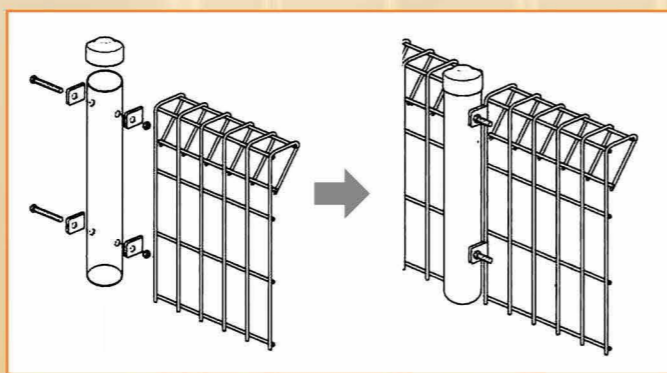

• Rolltop Fence

Galvanized Fencing Mesh Front Elevation

Galvanized Fencing Mesh Side Elevation

Galvanized Post Elevation

Type A - Rolltop Hot-dipped Galvanized Welded Wire Mesh Fence

Fence Height (mm)	Fence Width (mm)	Mesh Spacing (mm)	Wire Mesh Diameter (mm)	Post Height (mm)	Round Post Size (mm)
1550	2100	75 x 300	6	1900	60 x 1.4mm thk
1750	2100	75 x 300	6	2100	60 x 1.4mm thk
1950	2100	75 x 300	6	2300	60 x 1.4mm thk

Type B - Rolltop Hot-dipped Galvanized Welded Wire Mesh Fence

Fence Height (mm)	Fence Width (mm)	Mesh Spacing (mm)	Wire Mesh Diameter (mm)	Post Height (mm)	Round Post Size (mm)
1550	2100	50 x 150	5	1900	60 x 1.4mm thk
1750	2100	50 x 150	5	2100	60 x 1.4mm thk
1950	2100	50 x 150	5	2300	60 x 1.4mm thk

• 358 Secure Fence

**358 Security Fencing** is extremely difficult to penetrate, with the small mesh aperture being effectively "toe or finger-proof", and extremely difficult to be cut using conventional hand tools. '358' comes from its measurements 3" x 0.5" x 8 gauges which equates to approx. 76.2mm x 12.7mm x 4mm in metric.

**ANTI-CLIMB:** Small openings, no toe or finger holds.

**ANTI-CUT:** Robust wire and welded joints make cutting very difficult.

**BETTER VISIBILITY:** Flat, two-dimensional profile, easier to see through than chain link fence.