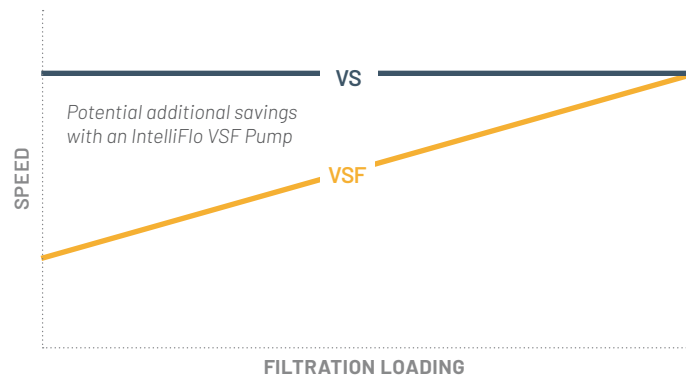

POTENTIAL SAVINGS WITH AN INTELLIFLO VSF VARIABLE SPEED AND FLOW PUMP

Estimated pump savings per year*	Energy cost per kilowatt hour (kWh)	Estimated pump savings after five years
up to \$1,500	\$0.16	up to \$7,500
up to \$1,800	\$0.20	up to \$9,000
up to \$2,700	\$0.30	up to \$13,500

ALL AROUND THE POOL, PRECISION PAYS.

ADJUSTS TO YOUR POOL'S UNIQUE NEEDS

Every pool design is different, and conditions change, such as when filters accumulate debris over time. Other variable speed pumps require guesswork to set, and they don't adjust for flow changes. But, the IntelliFlo® VSF Pump does and always delivers just the right flow.

SET IT AND FORGET IT

Just set the desired flow rate, and the IntelliFlo VSF Pump will adjust as needed to maintain it. It's that simple. There's no more guesswork. Kick back and enjoy your pool while the IntelliFlo VSF Pump supplies consistent flow for peak performance.

ENERGY SAVINGS WITH FLOW CONTROL

Traditional variable speed pumps are set to run faster than needed early in the filtration cycle to compensate for flow reduction later as debris accumulates in the filter. The IntelliFlo VSF Pump adjusts flow throughout the cycle to minimize energy use.