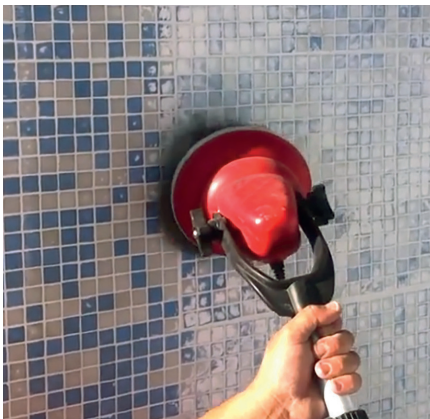

Manual cleaning

line

SCAN TO WATCH
THE VIDEO

Cleaning solution for commercial swimming pools

Special air/
water line!

COMPLETE
LINEO
BRUSH

Telescopic handle
from 1.50m
to 2.50m

Head adjustable
at 70°

FREE
DEMONSTRATION!

Small submersible monobrush with battery

Cleans and polishes

Perfect for air/water line, shutter, shower...

Non-contractual photos.

 **HEXAGONE**
MANUFACTURE

www.myhexagone.com • info@myhexagone.com • +33 (0)1 34 34 11 55

NATURAL POOLS MANUAL BRUSHES

Technical data

Lineo M complete

Lineo XL large depth

Lineo rotary brush XXL

Quick Vac Bio Vacuum

Brush size ø 15 cm
Power supply 12V marine battery
Telescopic handle 150 to 250 cm
Battery charger Serial
Power/ Autonomy 40 W / 1h30'
Weight 2,5 kg
Brushing/ Cleaning Pad / nylon brush rotating at 70°
Dimensions (WxDxH folded) 17 x 112 x 15 cm
References xlineo1200n000