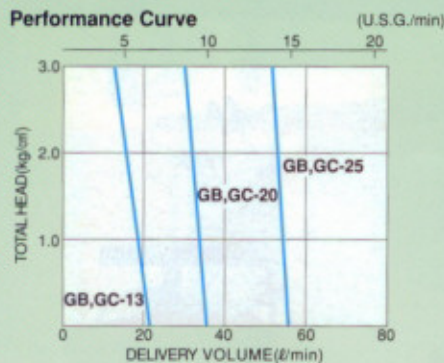

GC-13

GC-20

GC-25

Specifications

Model	GC-13 GB-13	GC-20 GB-20	GC-25 GB-25
Material	Cast iron (entire) : GC Brass (gear) : GB		
Connection Dia	13m/m (1/2")	20m/m (3/4")	25m/m (1")
Revolution	400rpm	400rpm	400rpm
Delivery Volume	21l/min 5.5U.S.G./min	37l/min 9.8U.S.G./min	55l/min 14.5U.S.G./min
Delivery Pressure	1~3kg/cm²	1~3kg/cm²	1~3kg/cm²
Siphoning Factor	3m 10Ft	3m 10Ft	3m 10Ft
Power	200W	400W	750W
Pulley	125×A1	150×A1	200×A1
Gross Weight	18kg	26kg	26kg
Dimension	401×246×182	492×262×194	265×265×275
Packing Unit	4	4	2

Specifications

Model	GB-13T	GB-20T
Type	Gear Pump	
Connection Dia	13m/m (1/2")	20m/m (3/4")
Revolution	750~900rpm	450~550rpm
Delivery Pressure	4~6kg/cm²	
Delivery Volume	40~45l/min 10.6~11.9U.S.G./min	41~51l/min 10.8~13.5U.S.G./min
Power	1.5~2PS	
Standard Accessories	Hose	Outlet 13m/m×6m Inlet 20m/m×4m
	Chain	80m
	Delivery Hose Set (with Nozzle)	1
	Suction Hose Set (with Stainer)	1
It can be mounted with tractor of over 15PS		
Gross Weight	8kg	13kg
Dimension	335×275×205	378×270×235
Packing Unit	1	1