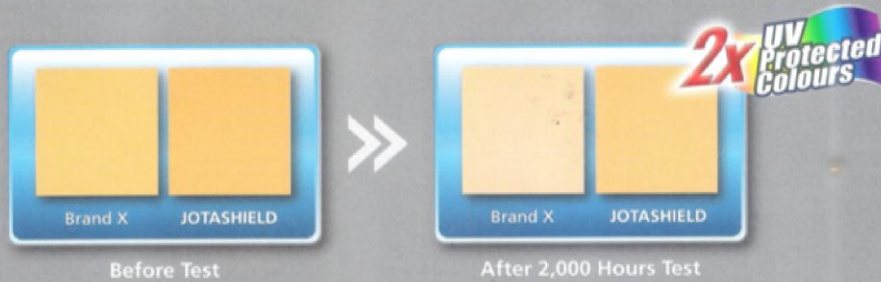

JOTASHIELD

SUPERIOR EXTERIOR PROTECTION

**AntiFade
Colours**
*Fights fading, protects
against dullness*

Scan for more
information

**2x UV
Protected
Colours**

**Dirt
Resistant**

**Reduces
Temperature**

Setting the standard with proven performance.

2X UV Protected Colours

Jotashield's AntiFade Colours is capable of 2X UV protection, thanks to Jotun Pigment technology and the selection of high-grade colourants. Accelerated and natural weathering tests through third party certification prove that Jotashield colours last twice as long as competitors.

Source: Independent test conducted by Setsco Services Pte. Ltd., Singapore.

Dirt Resistant

The AntiFade Colours are also dust and dirt resistance, so your home's exterior always looks clean and beautiful. The binder technology is proven to reduce the pick-up of dirt from the environment. Dirt is easily washed away, so walls remain cleaner than most exterior paints by competitors. This is tested in Singapore to comply with SS500 standard dirt pick-up requirement.

Source: Independent test conducted by TÜV SUV PSB Pte. Ltd., Singapore.

Reduces Temperature

Strong or dark colours for exterior walls won't be a concern anymore. Using the latest infra-red pigment technology which reflects sunlight, Jotashield colours are able to reduce the temperature of the home's exterior, which makes the interior cooler. This is proven by external test reports that show the savings in electricity consumption.