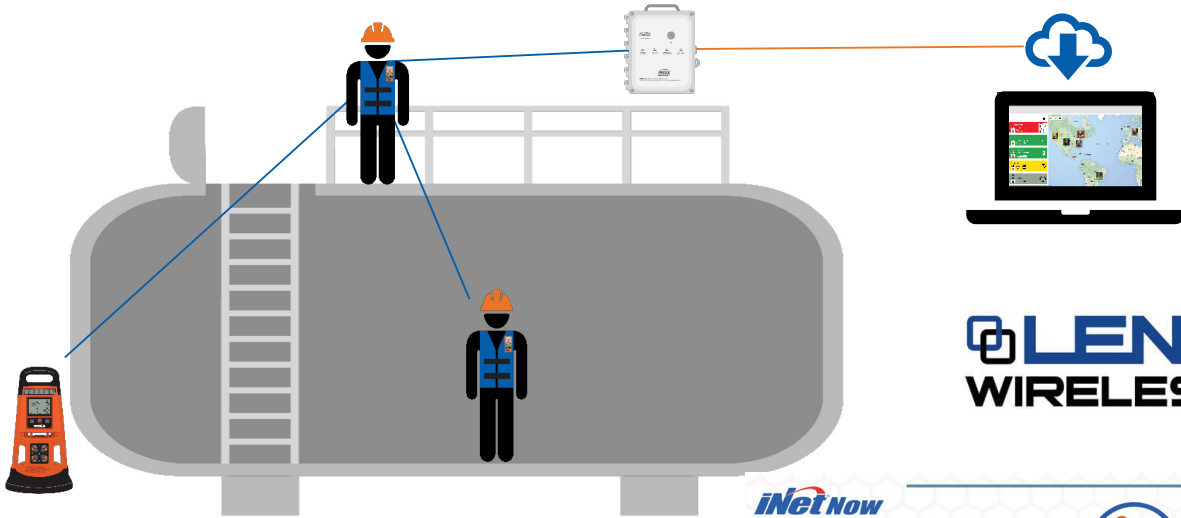

SCAN ME

INET® NOW LIVE GAS MONITORING

**LENS™
WIRELESS**

PORTABLE GAS DETECTOR & AREA MONITOR

INDUSTRIAL SCIENTIFIC

- Single Gas Detector H2S, CO & O2
- Multi-gas Detector up to 6 gases (with panic button & motion sensor feature)
- Area Monitor with LENS Wireless
- Calibration Gas Cylinder
- Bump Test Kit up to 250 times
- RGX Gateway
- Docking Station