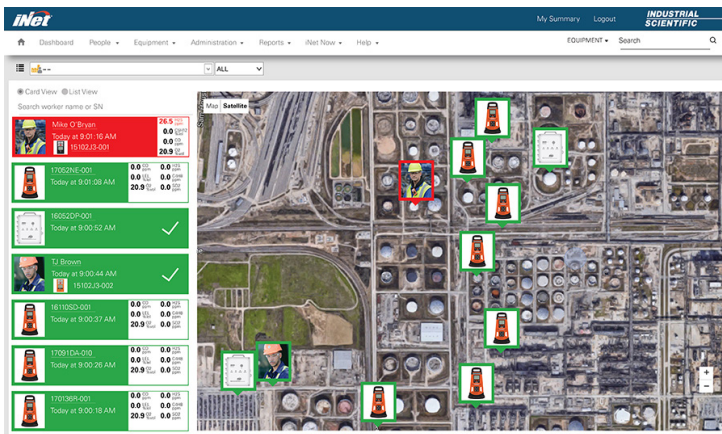

SCAN ME

INET® NOW LIVE GAS MONITORING

**LENS™
WIRELESS**

PORTABLE GAS DETECTOR & AREA MONITOR

INDUSTRIAL SCIENTIFIC

- Single Gas Detector H2S, CO & O2
- Multi-gas Detector up to 6 gases (with panic button & motion sensor feature)
- Area Monitor with LENS Wireless
- Calibration Gas Cylinder
- Bump Test Kit up to 250 times
- RGX Gateway
- Docking Station