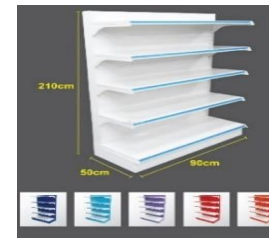

GN50 Pharmacy GONDOLA PRICE LIST (effective from 1/7/2024) - OUTLET

WALL GONDOLA (SINGLE SIDED) c/w 4 sets 250mm Shelves & 1 pc 250mm Base

No	Specification	Solid Back Plate			
		Code	Start	Join	Code
1	2400mmH(8') x 1200mmW(4') x 350mmD(14")	G16801	RM395.00	RM335.00	G16802
	MEMBER		RM315.00	RM265.00	
2	2400mmH(8') x 900mmW(3') x 350mmD(14")	G16901	RM340.00	RM275.00	G16902
	MEMBER		RM270.00	RM220.00	
3	2100mmH(7') x 1200mmW(4') x 350mmD(14")	G16601	RM370.00	RM315.00	G16602
	MEMBER		RM295.00	RM250.00	
4	2100mmH(7') x 900mmW(3') x 350mmD(14")	G16701	RM320.00	RM260.00	G16702
	MEMBER		RM250.00	RM205.00	
5	1800mmH(6') x 1200mmW(4') x 350mmD(14")	G16401	RM345.00	RM295.00	G16402
	MEMBER		RM275.00	RM235.00	
6	1800mmH(6') x 900mmW(3') x 350mmD(14")	G16501	RM290.00	RM245.00	G16502
	MEMBER		RM235.00	RM195.00	
7	1500mmH(5') x 1200mmW(4') x 350mmD(14")	G16201	RM320.00	RM275.00	G16202
	MEMBER		RM255.00	RM220.00	
8	1500mmH(5') x 900mmW(3') x 350mmD(14")	G16301	RM270.00	RM225.00	G16302
	MEMBER		RM215.00	RM180.00	
9	1200mmH(4') x 1200mmW(4') x 350mmD(14")	G16001	RM290.00	RM255.00	G16002
	MEMBER		RM235.00	RM200.00	
10	1200mmH(4') x 900mmW(3') x 350mmD(14")	G16101	RM250.00	RM210.00	G16102
	MEMBER		RM195.00	RM165.00	

Netting Back Plate			
Code	Start	Join	Code
G16851	RM415.00	RM350.00	G16852
	RM330.00	RM280.00	
G16951	RM360.00	RM295.00	G16952
	RM290.00	RM240.00	
G16651	RM385.00	RM330.00	G16652
	RM310.00	RM260.00	
G16751	RM340.00	RM280.00	G16752
	RM270.00	RM225.00	
G16451	RM360.00	RM310.00	G16452
	RM285.00	RM240.00	
G16551	RM310.00	RM265.00	G16552
	RM245.00	RM205.00	
G16251	RM330.00	RM285.00	G16252
	RM260.00	RM225.00	
G16351	RM285.00	RM240.00	G16352
	RM225.00	RM190.00	
G16051	RM295.00	RM260.00	G16052
	RM240.00	RM205.00	
G16151	RM260.00	RM220.00	G16152
	RM205.00	RM170.00	