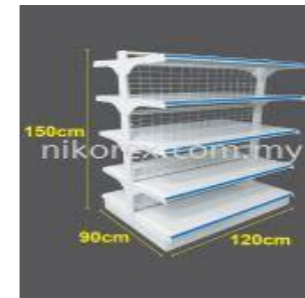

Extra Shelf c/w 2 pcs Bracket (GN60)

1	1200mm (4')	G12001	RM37.00	Member RM30.00
2	900mm (3')	G12002	RM30.00	RM25.00

Extra Shelf c/w 2 pcs Bracket (GN80)

1	1200mm (4')	G62001	RM39.00	Member RM33.00
2	900mm (3')	G62002	RM32.00	RM27.00

** SHELF LOADING CAPACITY: GN60 = 60KG, GN80 = 80KG UDL / LEVEL
(UDL: Uniform Distributed Load - meaning evenly distributed load on shelving)
** Special Colour Add +10% on TOTAL PURCHASE (EXCEPT BLACK)