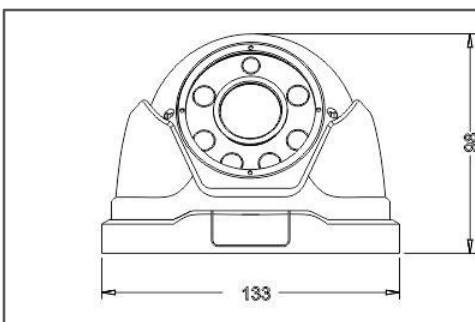

MODEL	AZC2M4i1-VDIR
CAMERA	
Image Sensor	1/2.9" Sony IMX323 CMOS
Effective Pixels	1920(H) × 1080(V), 2MP
Resolutions	2MP (1920 × 1080)
Electronic Shutter Speed	PAL: 1/4s ~ 1/100,000 sec
Signal To Noise Ratio	More than 50dB
Minimum Illumination	0.1Lux / F2.0 (Color); 0.001Lux / F2.0 (IR ON)
IR LED Type	6pcs Nanometer
IR Distance	25M
AGC	Yes
Lens	2.8-12mm 3MP board type
Video Compression	25/30fps@1080P, 25/30fps@720P
Video Output	Default 1-channel BNC CVI output, switchable to AHD, TVI, CVBS
OSD Languages	English/ Chinese/ German/French/Italian/Spanish/Polish/Russian/Portuguese/Dutch/Turkish
Day / Night Mode	Color/BW/EXT/Auto
DWDR	Off / On/ Auto
Digital Noise Reduction	2D & 3DNR
BLC	Off / Low / Medium / High
HLC	Yes, up to 4 area
Sense Up	Off / On (range x2 – x30)
Privacy	Yes, up to 4 zone
Motion Detection	Yes, up to 4 zone
Defog	Off / Auto
White Balance	ATW, AWC-SET, Indoor, Outdoor, Manual,AWB
OPTIONAL	
Audio	-
GENERAL	
Power Source	DC12V ± 25% / 800mA
Power Consumption	Max. 9.6W (12V DC)
Net Weight	720g
Dimension (L x W x H) mm	Ø133 x 98mm
IP Rating	IP66
Body Material / Vandalproof Rating	Metal / IK10
Operating Temperature	-10°C ~ +50°C / > 90% RH
Storage Temperature	-40°C ~ +60°C / > 95% RH

Specifications subject to change without notice. © 2017. All rights reserved.

STRUCTURE: