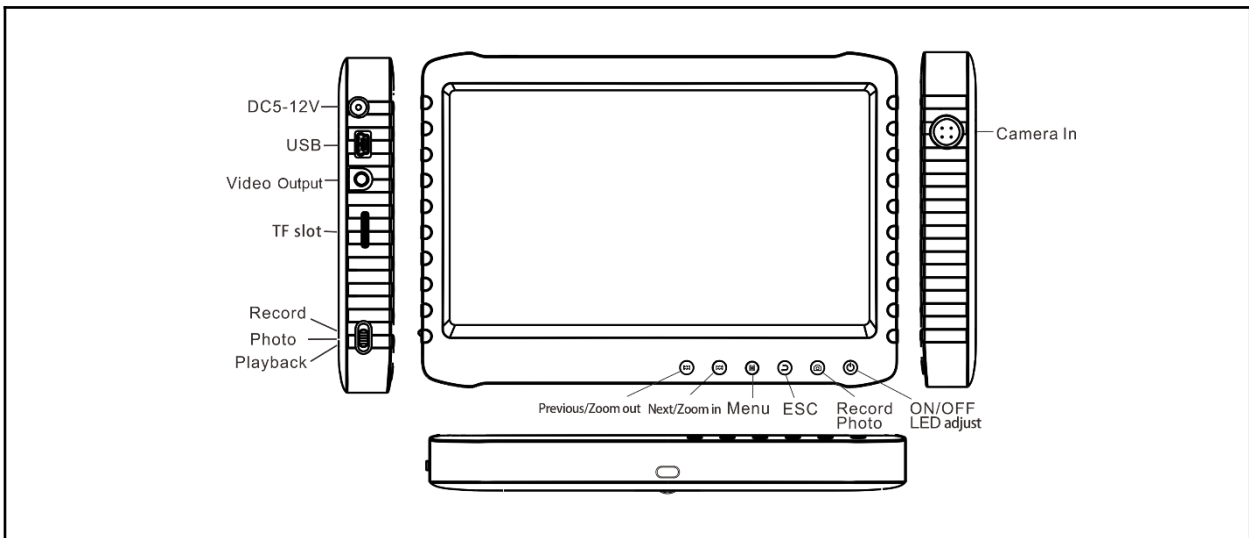

- ✓ 7inch Monitor*1
- ✓ 7inch Sunshade *1
- ✓ Wheel tray camera *1
- ✓ Telescopic pole with bracket*1
- ✓ AC adapter *1
- ✓ USB cable *1
- ✓ Stand *2
- ✓ User manual *1
- ✓ Packaging Case *1