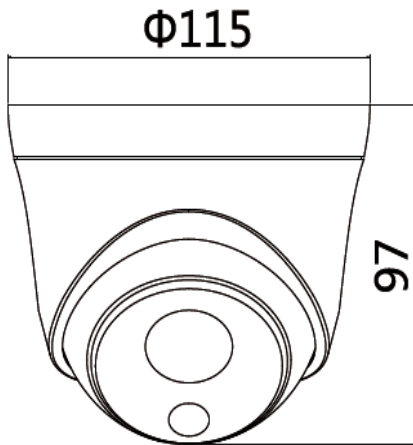

# SC-IP221-P

2MP H.265 IR Dome Camera

## Dimensions

<b>Camera</b>	
Image Sensor	1/2.7" CMOS
Core Processor	ARM9 Architecture
Operating System	Embedded Linux
Signal System	PAL/NTSC
Min. Illumination	Color: 0.05Lux B/W: 0.01Lux
Shutter Time	1s to 1/100,000s
Lens	3.6mm
Auto Iris	N/A
Wide Dynamic Range	100dB
Digital Noise Reduction	3D DNR
<b>Compression Standard</b>	
Video Compression	S+.265、 H.265、 H.264 HP/MP/BP、 S+H.264 HP/MP/BP、 M-JPEG
Video Bit Rate	32K~16Mbps
<b>Image</b>	
Max. Image Resolution	1920x1080
Frame Rate	PAL: 1080p@25fps, 960p@25fps, 720p@25fps, D1@25fps NTSC: 1080p@30fps, 960p@30fps, 720p@30fps, D1@30fps
couple Stream	Mainstream:1080P(1920*1080) Substream:4CIF (704*480) third stream: CIF (352*240)
Image Settings	Brightness, Saturation, Contrast,Flip Mode Adjustable by Client Software or Web Browser
HLC	Y
Smart Defog	Y
OSD	16×16, 32×32, 48×48, 64×64, Size Letters Such as Week, Date, Time, Total 5 Regions
<b>Network</b>	
Video Analytics	Tripwire/Perimeter
Browser	built-in web server
NTP	Y
Alarm Trigger	Motion Detection/IP Conflict/MAC Conflict/Mask Alarm
Protocols	TCP/UDP/HTTP/MULTICAST/UPnP/DHCP/DDNS/NFS/FTP/NTP/RTP/RTSP/SMTP
User Permission	4 Level/8 Users
System Compatibility	ONVIF (Profile S) ,P2P
<b>Interface</b>	
Audio Input	N/A
Audio Output	N/A
Communication Interface	1-ch RJ45 10M / 100M Ethernet Interface
Alarm Input	N/A
Alarm Output	N/A
Video Output	N/A
<b>General</b>	
Language	English,Simplified Chinese,Traditional Chinese,Spanish, Italian, Korean, Turkish, Russian, Thai, polish, French
Operating Conditions	-35℃~-60℃, 0~95% RHG
Power Supply	DC 12 V ± 25% PoE
Power Consumption	Max. 2.8875W(IR OFF) (ICR Instant Switch 2.75W)
Impact Protection	IP66
IR Range	30m
Dimensions	115mm(diameter)*97mm(height)
Weight	0.6KG