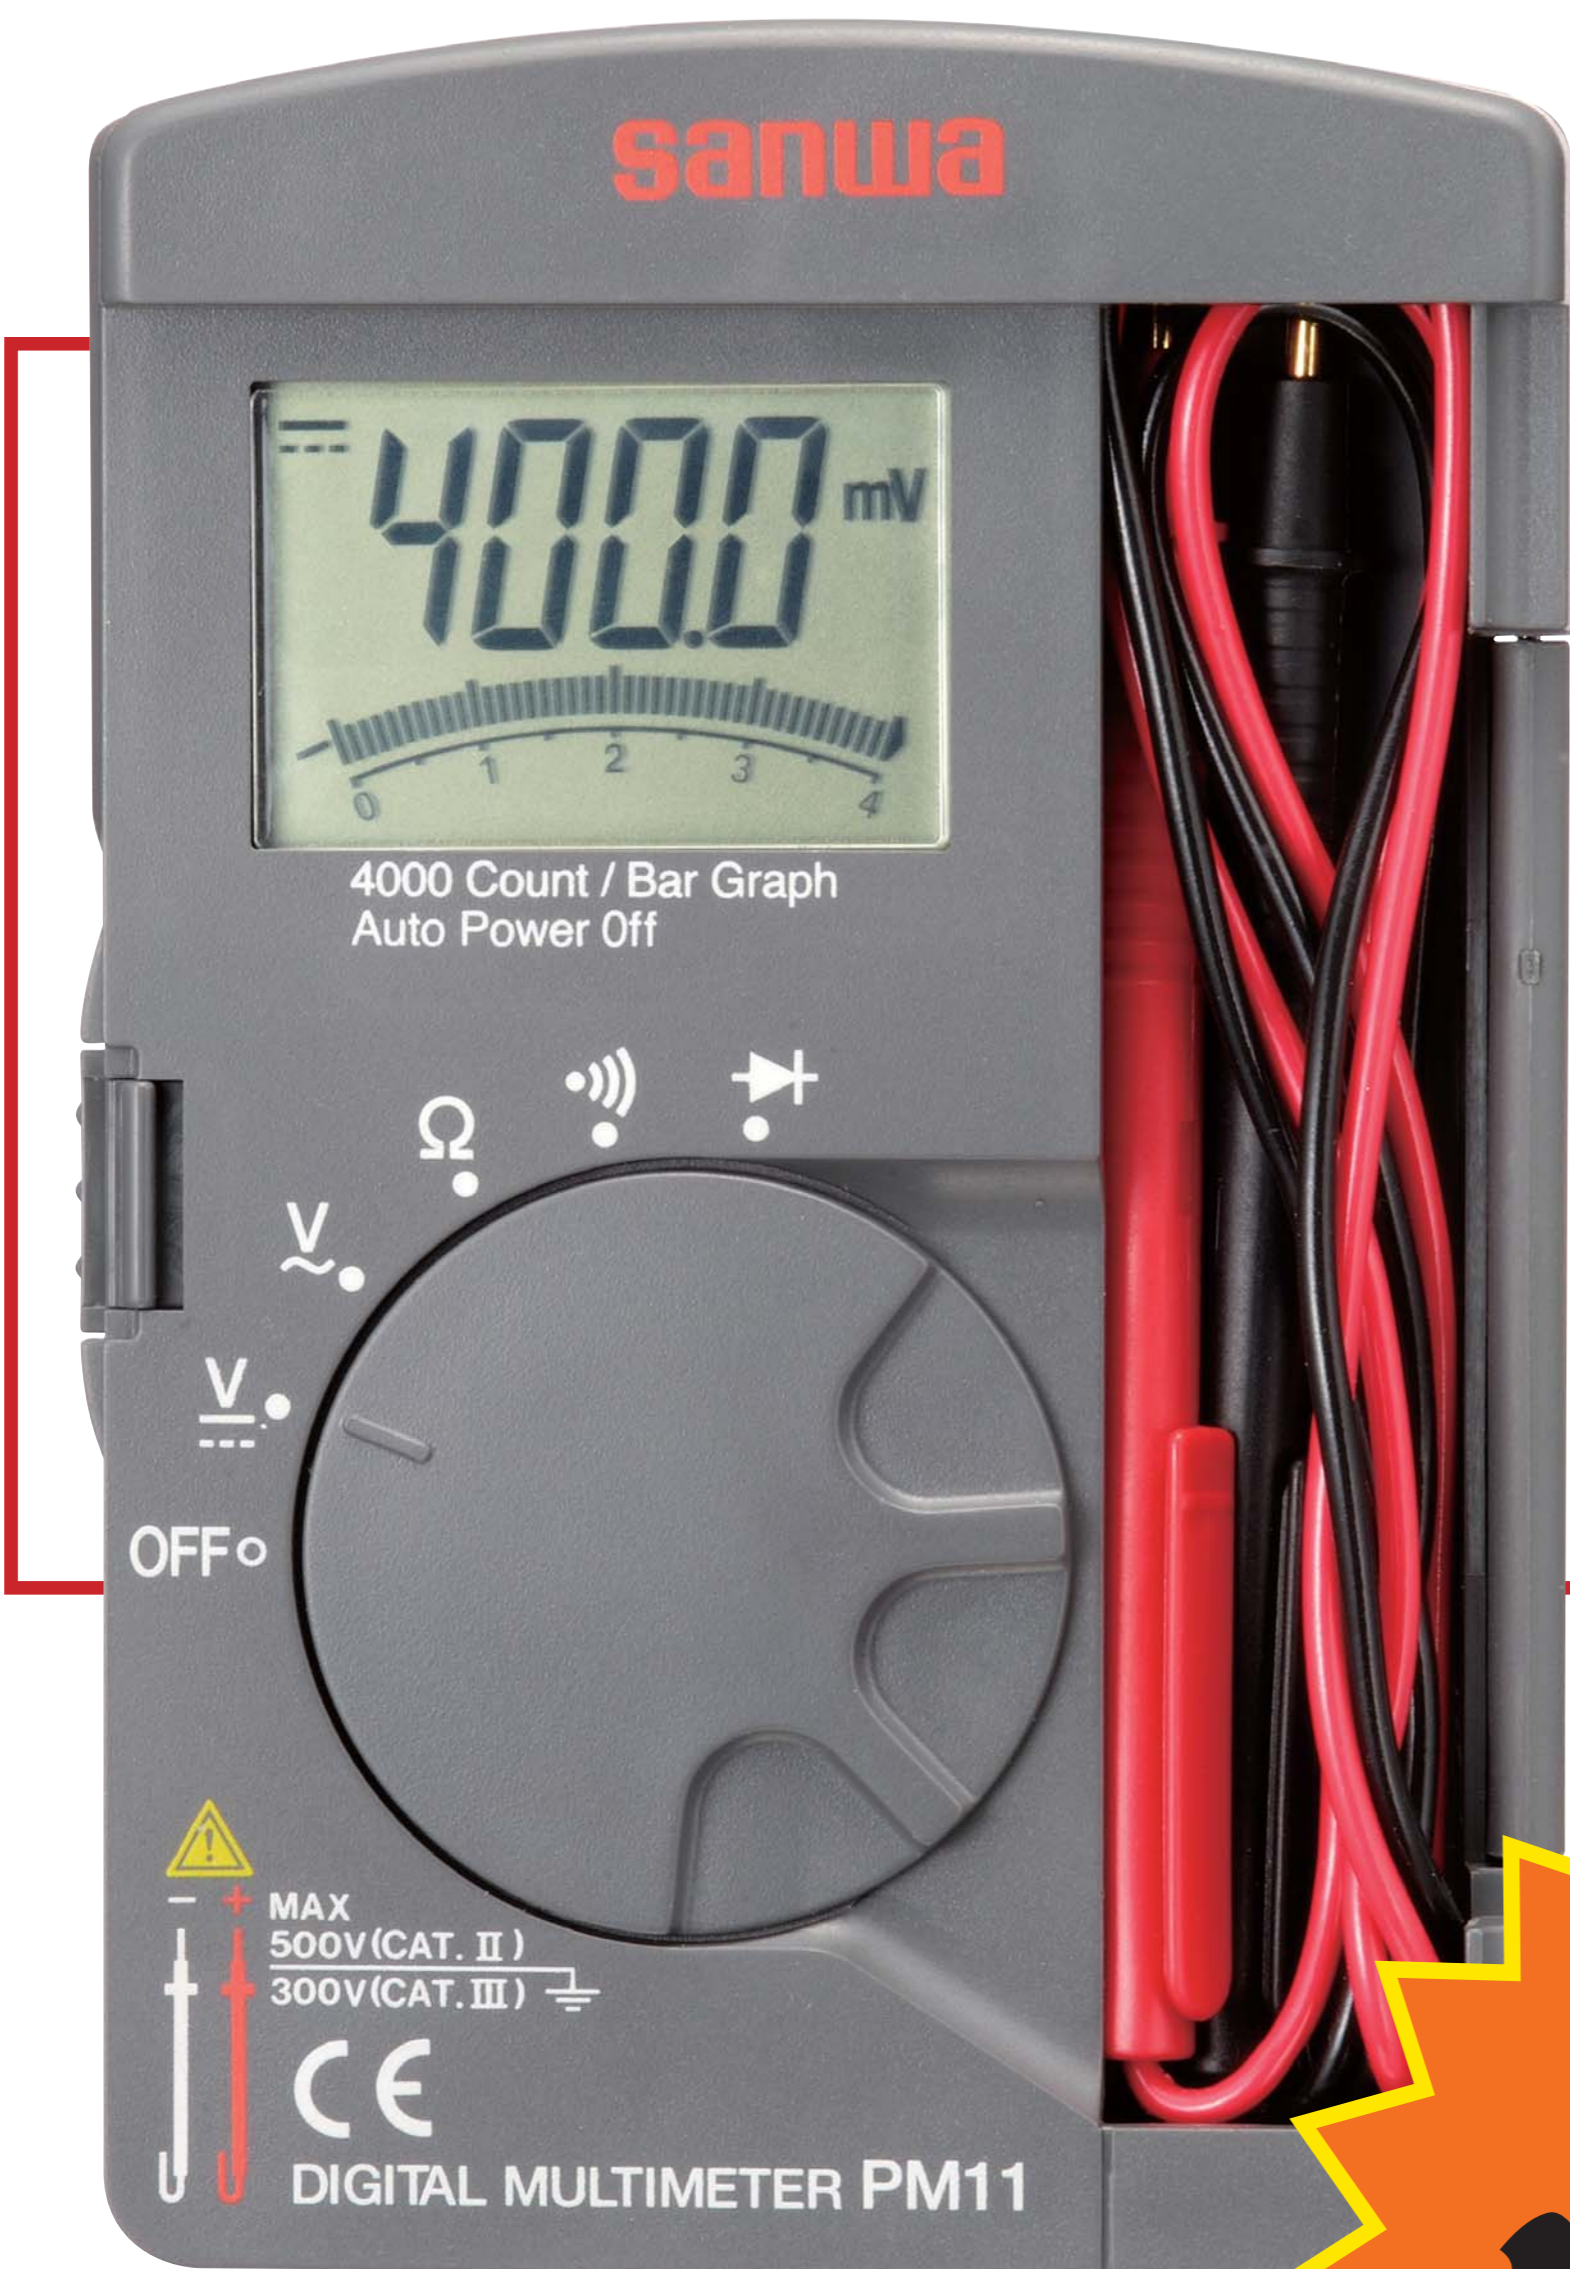

sanwa®

DIGITAL MULTIMETER TOKYO JAPAN

**All-in
One
DMM**

DIGITAL MULTIMETER **PM11** *Pocket Size*

New

**Safety
design**

DIGITAL MULTIMETER **CD731a**