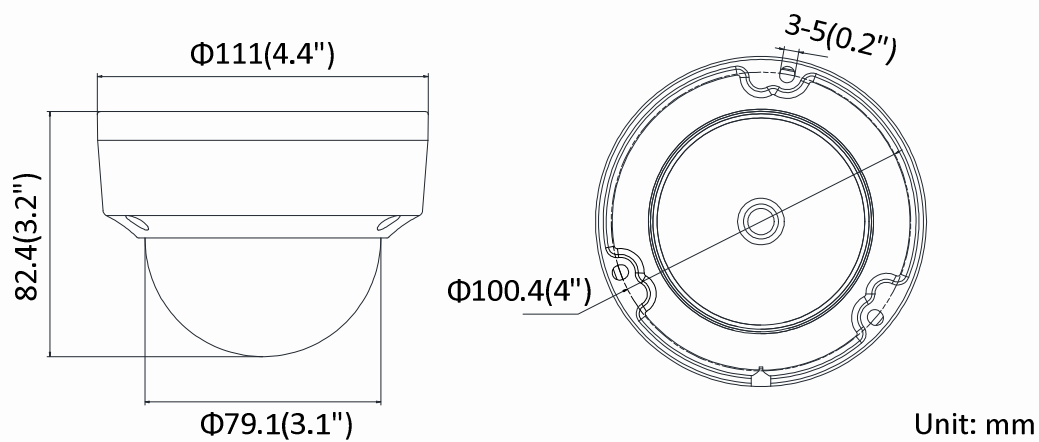

Weight	Camera: approx. 400 g (0.9 lb.) With package: approx. 500 g (1.1 lb.)

Available Models:

DS-2CD2121G0-I(2.8/4/6mm), DS-2CD2121G0-IS(2.8/4/6mm), DS-2CD2121G0-IW(2.8/4/6mm), DS-2CD2121G0-IWS(2.8/4/6mm)

Dimensions

Accessories

DS-1258ZJ Wall Mount	DS-1272ZJ-110 Wall Mount	DS-1272ZJ-110B Wall Mount	DS-1271ZJ-110 Pendant Mount	DS-1275ZJ Vertical Pole Mount	DS-1276ZJ Corner Mount
DS-1280ZJ-DM18 Junction Box	DS-1259ZJ Inclined Ceiling Mount	DS-1253ZJ-M Sun Shield