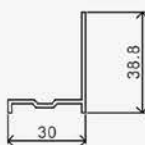

# 百叶型材系列 LOUVERS PROFILE

LYH-07  
70mm 'S' Louvers 'S'型百叶  
35mm x 70mm x 6mm  
0.204kg/m  
T: 1.2mm

XC-08A  
135mm 'S' Louvers 'S'型百叶  
35mm x 135mm x 6mm  
0.543kg/m  
T: 1.2mm

LYH-01  
135mm 'S' Louvers (Hook) 'S'型百叶(钩)  
35mm x 135mm x 6mm  
0.641kg/m  
T: 1.2mm

XC-010  
H-Frame H框  
25mm x 37.2mm x 6mm  
0.237kg/m  
T: 1.0mm

XC-011  
'9' Profile '9'字型材  
30mm x 63.8mm x 6mm  
0.678kg/m  
T: 1.5mm

XC-012  
X-Frame X框  
43mm x 38.2mm x 6mm  
0.615kg/m  
T: 1.5mm

LYH-02  
'L' Profile 'L'字型材  
30mm x 38.8mm x 6mm  
0.303kg/m  
T: 1.5mm