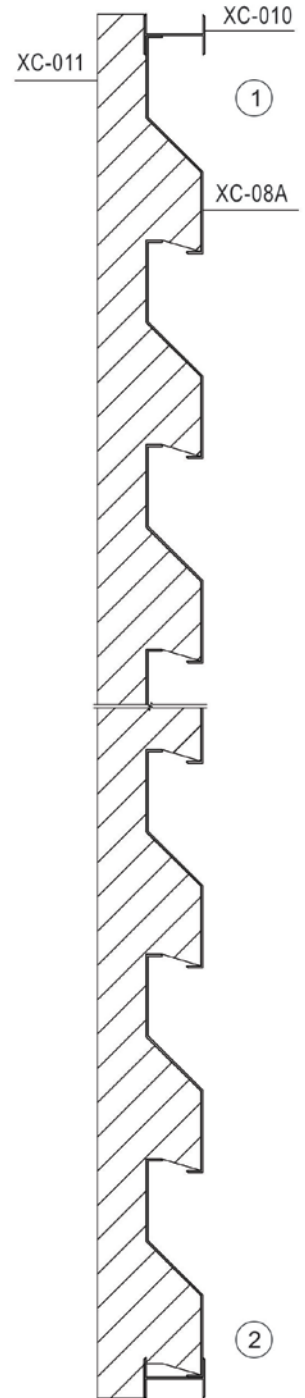

XC-012
X-Frame X框
43mm x 38.2mm x 6mm
0.615kg/m
T: 1.5mm

VERTICAL SECTION