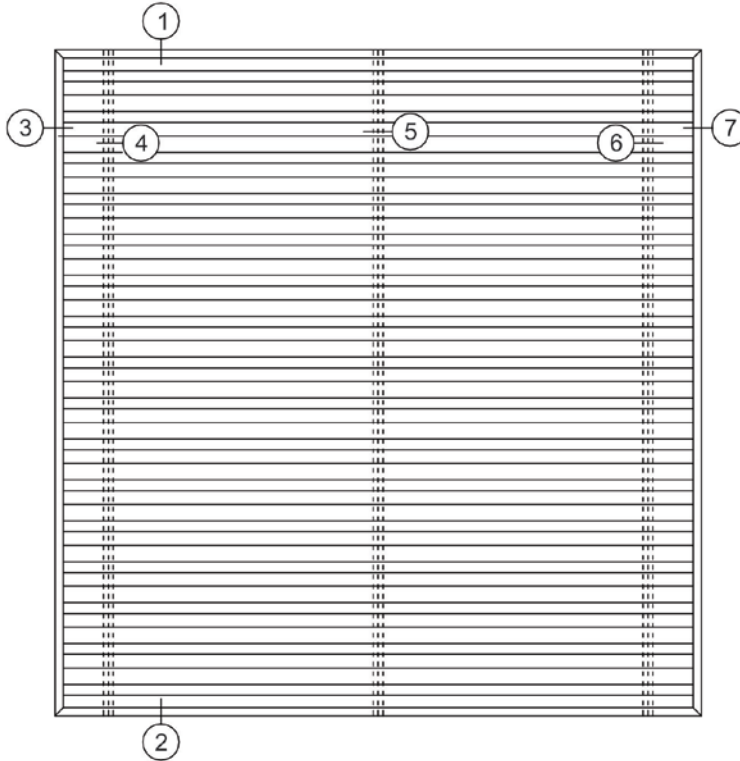

XC-011
'9' Profile '9'字型材
30mm x 63.8mm x 6mm
0.678kg/m
T: 1.5mm

百叶型材系列 LOUVERS PROFILE