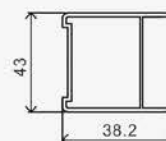

# 百叶型材系列 LOUVERS PROFILE

LYH-07  
70mm 'S' Louvers 'S'型百叶  
35mm x 70mm x 6mm  
0.204kg/m  
T: 1.2mm

XC-08A  
135mm 'S' Louvers 'S'型百叶  
35mm x 135mm x 6mm  
0.543kg/m  
T: 1.2mm

LYH-01  
135mm 'S' Louvers (Hook) 'S'型百叶(钩)  
35mm x 135mm x 6mm  
0.641kg/m  
T: 1.2mm

XC-010  
H-Frame H框  
25mm x 37.2mm x 6mm  
0.237kg/m  
T: 1.0mm

XC-011  
'9' Profile '9'字型材  
30mm x 63.8mm x 6mm  
0.678kg/m  
T: 1.5mm

XC-012  
X-Frame X框  
43mm x 38.2mm x 6mm  
0.615kg/m  
T: 1.5mm

LYH-02  
'L' Profile 'L'字型材  
30mm x 38.8mm x 6mm  
0.303kg/m  
T: 1.5mm