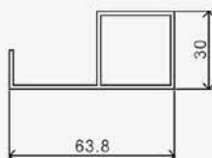

# 百叶型材系列 LOUVERS PROFILE

LYH-07  
70mm 'S' Louvers 'S'型百叶  
35mm x 70mm x 6mm  
0.204kg/m  
T: 1.2mm

XC-08A  
135mm 'S' Louvers 'S'型百叶  
35mm x 135mm x 6mm  
0.543kg/m  
T: 1.2mm

LYH-01  
135mm 'S' Louvers (Hook) 'S'型百叶(钩)  
35mm x 135mm x 6mm  
0.641kg/m  
T: 1.2mm

XC-010  
H-Frame H框  
25mm x 37.2mm x 6mm  
0.237kg/m  
T: 1.0mm

XC-011  
'9' Profile '9'字型材  
30mm x 63.8mm x 6mm  
0.678kg/m  
T: 1.5mm

XC-012  
X-Frame X框  
43mm x 38.2mm x 6mm  
0.615kg/m  
T: 1.5mm

LYH-02  
'L' Profile 'L'字型材  
30mm x 38.8mm x 6mm  
0.303kg/m  
T: 1.5mm