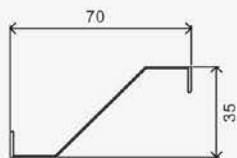

# 百叶型材系列 LOUVERS PROFILE

LYH-07  
70mm 'S' Louvers 'S'型百叶  
35mm x 70mm x 6mm  
0.204kg/m  
T: 1.2mm

XC-08A  
135mm 'S' Louvers 'S'型百叶  
35mm x 135mm x 6mm  
0.543kg/m  
T: 1.2mm

LYH-01  
135mm 'S' Louvers (Hook) 'S'型百叶(钩)  
35mm x 135mm x 6mm  
0.641kg/m  
T: 1.2mm

XC-010  
H-Frame H框  
25mm x 37.2mm x 6mm  
0.237kg/m  
T: 1.0mm

XC-011  
'9' Profile '9'字型材  
30mm x 63.8mm x 6mm  
0.678kg/m  
T: 1.5mm

XC-012  
X-Frame X框  
43mm x 38.2mm x 6mm  
0.615kg/m  
T: 1.5mm

LYH-02  
'L' Profile 'L'字型材  
30mm x 38.8mm x 6mm  
0.303kg/m  
T: 1.5mm