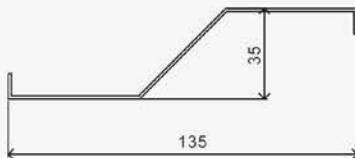

# 百叶型材系列 LOUVERS PROFILE

LYH-07  
70mm 'S' Louvers 'S'型百叶  
35mm x 70mm x 6mm  
0.204kg/m  
T: 1.2mm

XC-08A  
135mm 'S' Louvers 'S'型百叶  
35mm x 135mm x 6mm  
0.543kg/m  
T: 1.2mm

LYH-01  
135mm 'S' Louvers (Hook) 'S'型百叶(钩)  
35mm x 135mm x 6mm  
0.641kg/m  
T: 1.2mm

XC-010  
H-Frame H框  
25mm x 37.2mm x 6mm  
0.237kg/m  
T: 1.0mm

XC-011  
'9' Profile '9'字型材  
30mm x 63.8mm x 6mm  
0.678kg/m  
T: 1.5mm

XC-012  
X-Frame X框  
43mm x 38.2mm x 6mm  
0.615kg/m  
T: 1.5mm

LYH-02  
'L' Profile 'L'字型材  
30mm x 38.8mm x 6mm  
0.303kg/m  
T: 1.5mm