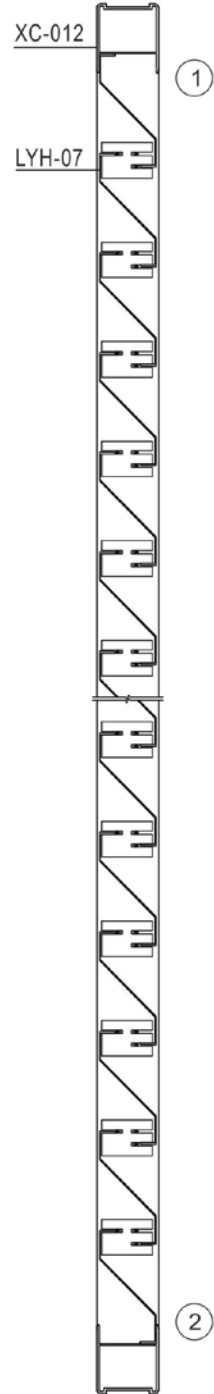

XC-010  
H-Frame H框  
25mm x 37.2mm x 6mm  
0.237kg/m  
T: 1.0mm

XC-011  
'9' Profile '9'字型材  
30mm x 63.8mm x 6mm  
0.678kg/m  
T: 1.5mm

XC-012  
X-Frame X框  
43mm x 38.2mm x 6mm  
0.615kg/m  
T: 1.5mm

LYH-02  
'L' Profile 'L'字型材  
30mm x 38.8mm x 6mm  
0.303kg/m  
T: 1.5mm

### HORIZONTAL SECTION

## VERTICAL SECTION