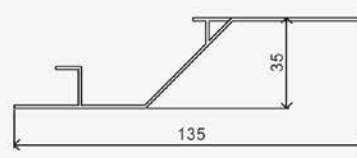

# 百叶型材系列 LOUVERS PROFILE

LYH-07  
70mm 'S' Louvers 'S'型百叶  
35mm x 70mm x 6mm  
0.204kg/m  
T: 1.2mm

XC-08A  
135mm 'S' Louvers 'S'型百叶  
35mm x 135mm x 6mm  
0.543kg/m  
T: 1.2mm

LYH-01  
135mm 'S' Louvers (Hook) 'S'型百叶(钩)  
35mm x 135mm x 6mm  
0.641kg/m  
T: 1.2mm

XC-010  
H-Frame H框  
25mm x 37.2mm x 6mm  
0.237kg/m  
T: 1.0mm

XC-011  
'9' Profile '9'字型材  
30mm x 63.8mm x 6mm  
0.678kg/m  
T: 1.5mm

XC-012  
X-Frame X框  
43mm x 38.2mm x 6mm  
0.615kg/m  
T: 1.5mm

LYH-02  
'L' Profile 'L'字型材  
30mm x 38.8mm x 6mm  
0.303kg/m  
T: 1.5mm