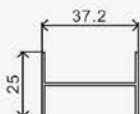

# 百叶型材系列 LOUVERS PROFILE

LYH-07  
70mm 'S' Louvers 'S'型百叶  
35mm x 70mm x 6mm  
0.204kg/m  
T: 1.2mm

XC-08A  
135mm 'S' Louvers 'S'型百叶  
35mm x 135mm x 6mm  
0.543kg/m  
T: 1.2mm

LYH-01  
135mm 'S' Louvers (Hook) 'S'型百叶(钩)  
35mm x 135mm x 6mm  
0.641kg/m  
T: 1.2mm

XC-010  
H-Frame H框  
25mm x 37.2mm x 6mm  
0.237kg/m  
T: 1.0mm

XC-011  
'9' Profile '9'字型材  
30mm x 63.8mm x 6mm  
0.678kg/m  
T: 1.5mm

XC-012  
X-Frame X框  
43mm x 38.2mm x 6mm  
0.615kg/m  
T: 1.5mm

LYH-02  
'L' Profile 'L'字型材  
30mm x 38.8mm x 6mm  
0.303kg/m  
T: 1.5mm