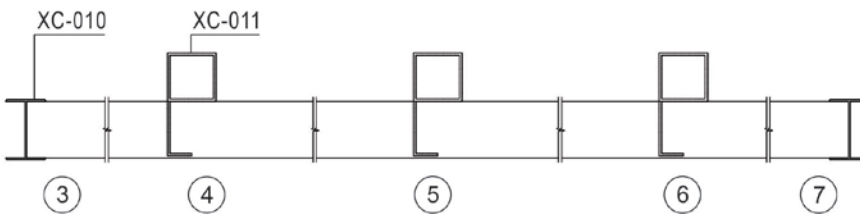

HORIZONTAL SECTION