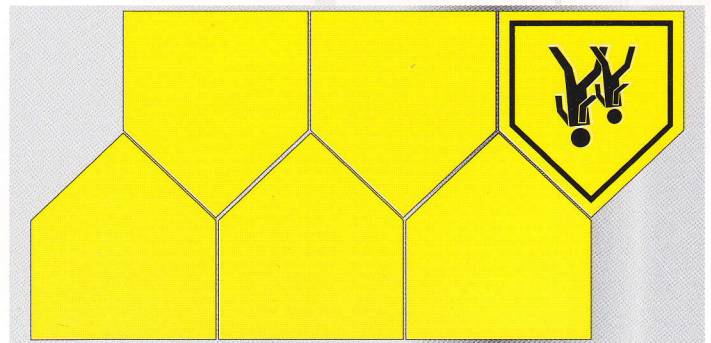

# EVERY DENNISON REFLECTIVE SHEETINGS T-6500 High Intensity Prismatic (HIP) Series

T-6500 (White)

T-6501 (Yellow)

T-6504 (Orange)

T-6505 (Blue)

T-6507 (Green)

T-6508 (Red)

T-6509 (Brown)

## OMNI Directional

HIP does not have orientation requirements

Efficient use of sheeting and a gain of 20% in yield can be realized by "nesting"

900mm(W)