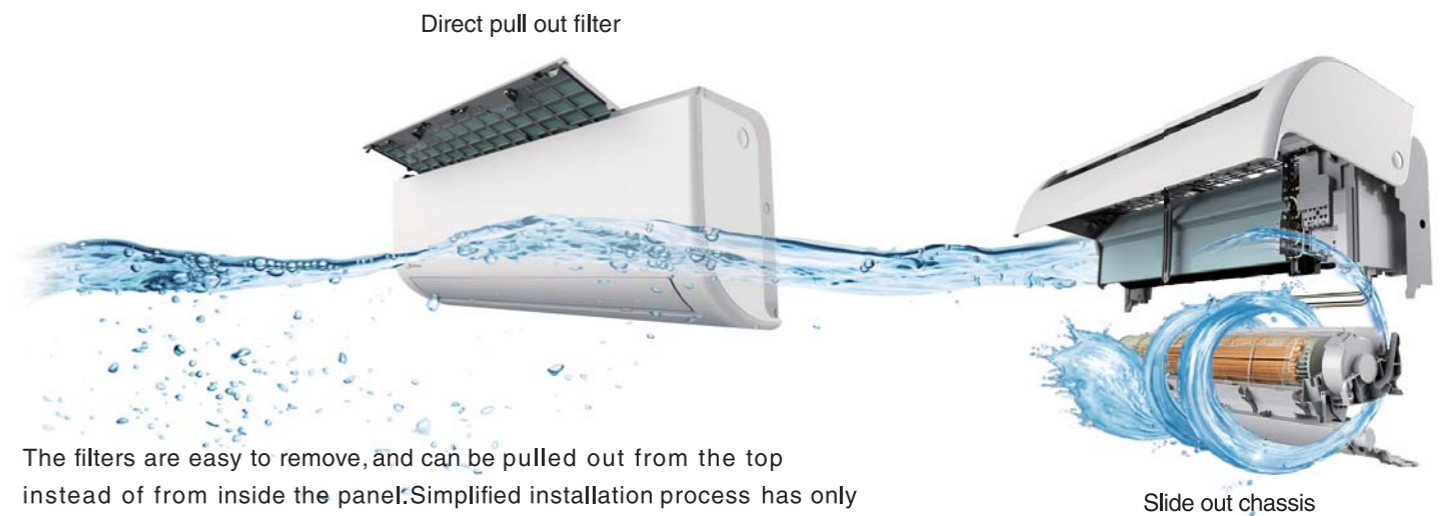

EASY INSTALL

EASY INSTALL

EASY INSTALLATION

Midea's All Easy series, which has a strong installation plate and cupboard, lots of space for pipe/wiring connection, and a better wiring terminal, reduces installation time by 20% compared with normal air conditioners.

EASY MAINTENANCE

The new structure features a universal PCB, with one PCB to suit all sizes of the All Easy series. Easily removable PCB and electrical components reduce maintenance time by 50%, saving your time and money.

EASY CLEAN

Dual Filtration	Follow Me	Louver Position Memory	Manual ON/OFF
Smart Diagnosis	Do Not Disturb	Bio Filter	Cold Catalyst Filter
WiFi Control (optional)	Weekly Timer (by Apps)	Smart Sleep Curve (by Apps)	Wired Controller (Optional)

The filters are easy to remove, and can be pulled out from the top instead of from inside the panel. Simplified installation process has only 3 steps instead of the standard 9, reducing cleaning time by 50%.