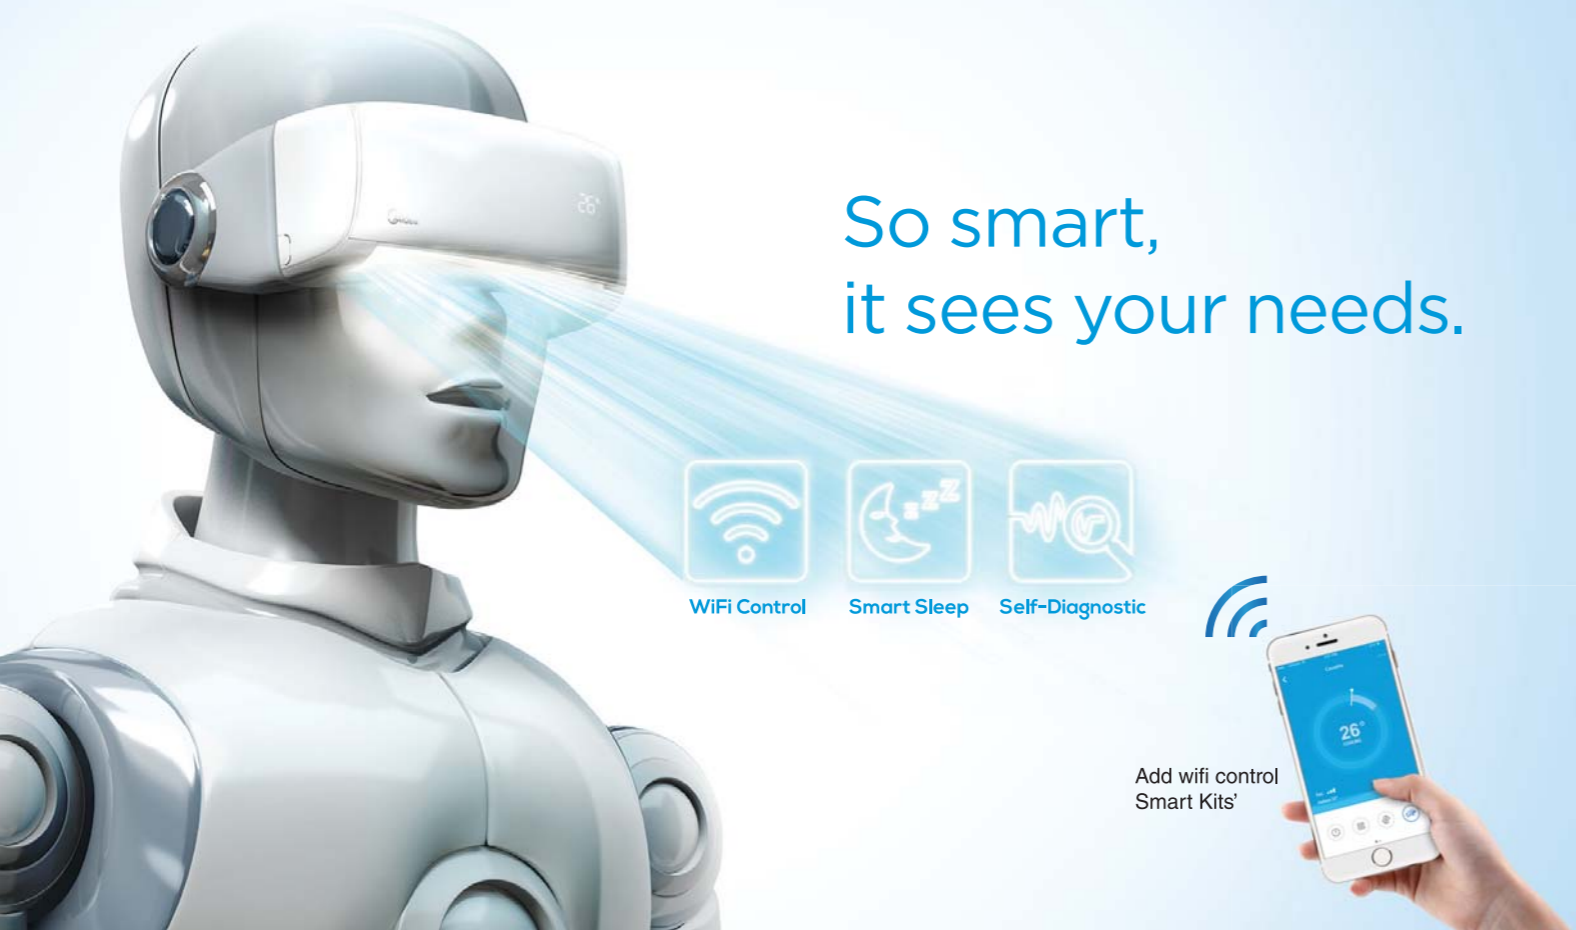

DUAL FILTRATION

The dual filtration system thoroughly eliminates harmful substances, providing fresh and clean air.

SELF CLEANING

The self-cleaning function spins the indoor unit fan in reverse, removing condensed water and eliminating bacteria from within the unit.

SUPER IONIZER

The Super Ionizer Generator can generate positive and negative ions. When positive ions meet negative ones, they will release enormous energy instantly and resulting in bacteria death. The redundant negative ions not only eliminates odor, dust, smoke and pollen particles in the air, but also brings more freshness.

"DIAMOND-EDGED" CASING

The Archimedes' screw-shaped air outlet and the bionic blower wheel work together to reduce noise generated by the outdoor unit of the air conditioner. The T-shaped top cover ensures the stable operation of the internal parts and the durability of the power system.