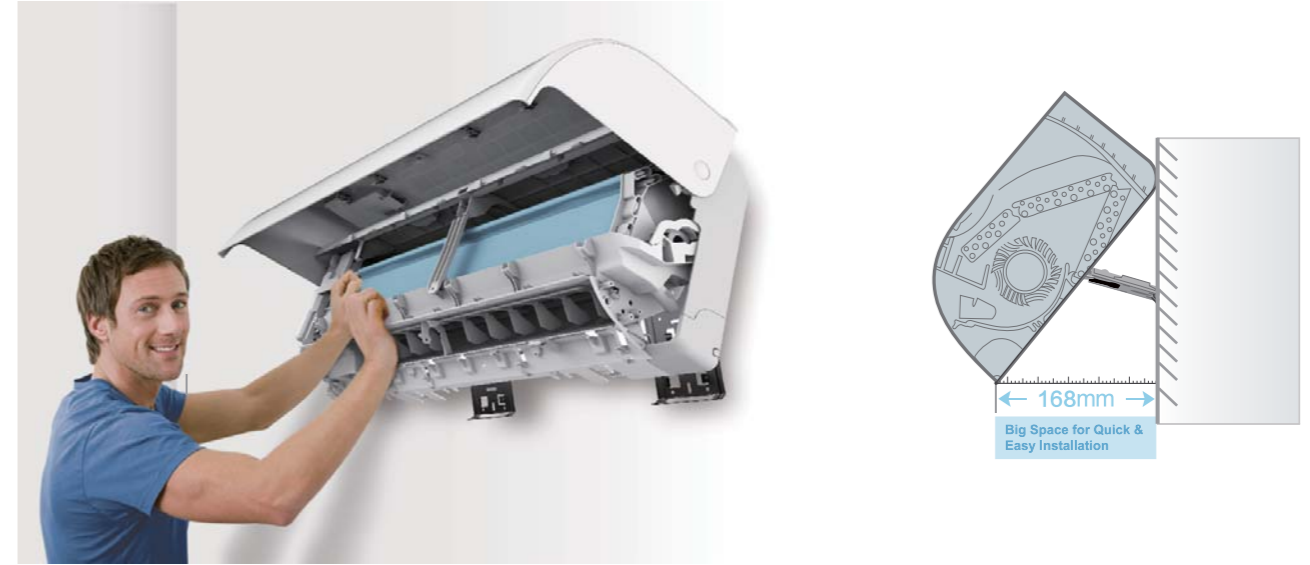

EASY INSTALL

EASY INSTALL

EASY INSTALLATION

Midea's All Easy series, which has a strong installation plate and cupboard, lots of space for pipe/wiring connection, and a better wiring terminal, reduces installation time by 20% compared with normal air conditioners.