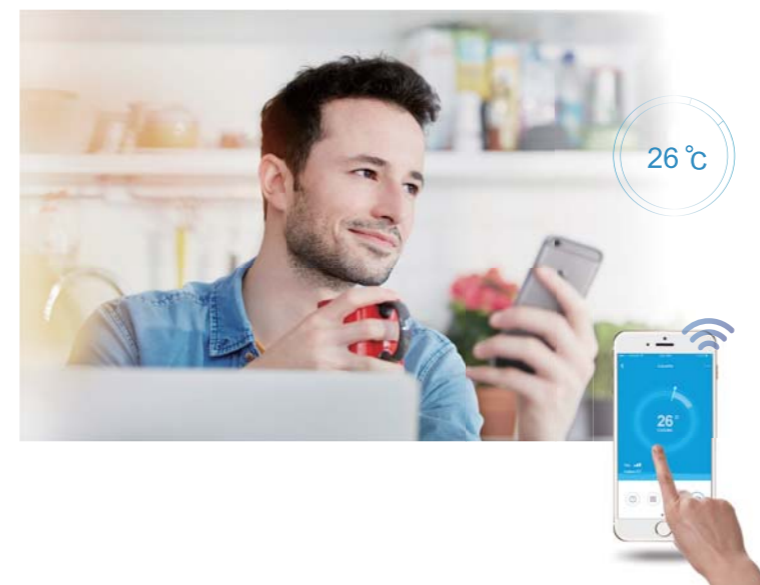

WEEKLY TIMERS

Set the air conditioner's schedule for a whole week. Choose when you want it to turn on and off, so you can enjoy comfort that fits your schedule.

INTUITIVE USER INTERFACE

With just a single swipe, you can turn your air conditioner on or off and change the mode or temperature.