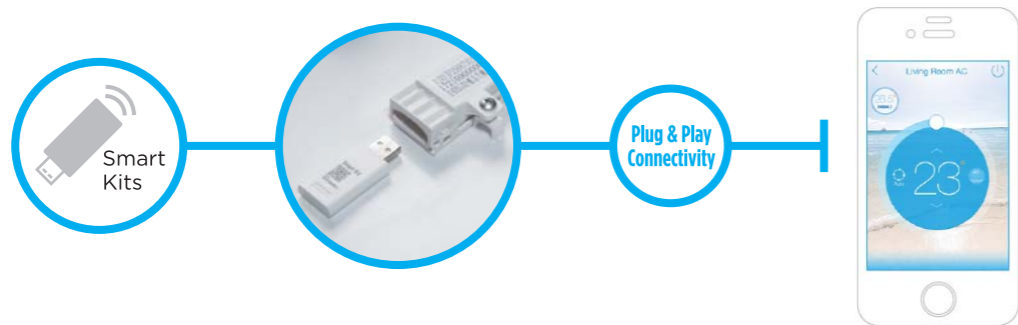

DUAL FILTRATION

The dual filtration system thoroughly eliminates harmful substances, providing fresh and clean air.

SELF CLEANING

The self-cleaning function spins the indoor unit fan in reverse, removing condensed water and eliminating bacteria from within the unit.

SUPER IONIZER

The Super Ionizer Generator can generate positive and negative ions. When positive ions meet negative ones, they will release enormous energy instantly and resulting in bacteria death. The redundant negative ions not only eliminates odor, dust, smoke and pollen particles in the air, but also brings more freshness.

"DIAMOND-EDGED" CASING

The Archimedes' screw-shaped air outlet and the bionic blower wheel work together to reduce noise generated by the outdoor unit of the air conditioner. The T-shaped top cover ensures the stable operation of the internal parts and the durability of the power system.

So smart,
it sees your needs.

- WiFi Control
- Smart Sleep
- Self-Diagnostic

Add wifi control
Smart Kits'

SMART KITS (Optional)

Plug in Smart Kit into the air conditioner display board to enjoy the Smart Technology.