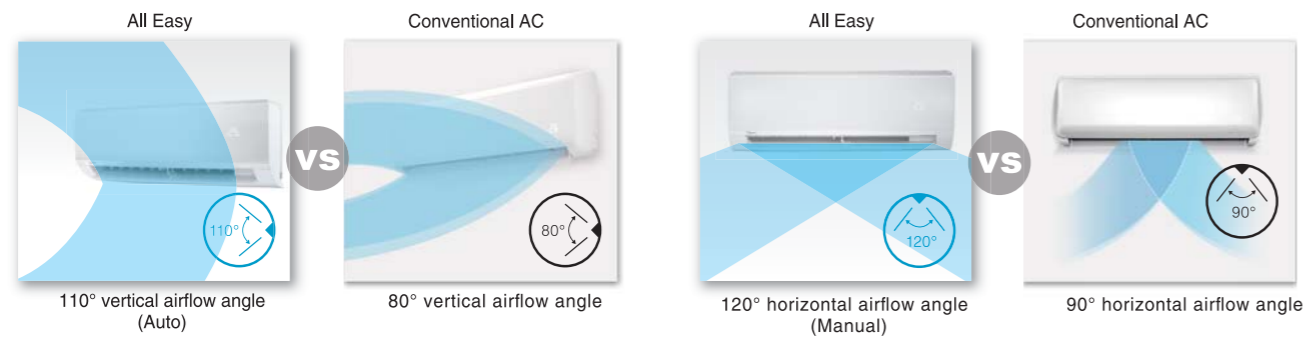

WIDE-ANGLE AIRFLOW

The optimized air outlet design widens the air flow angle, dispersing cool air all around you for optimal comfort.