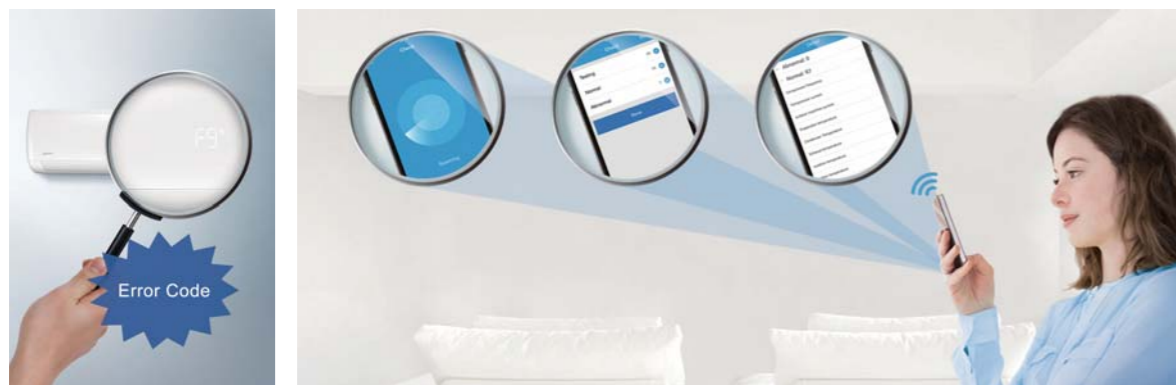

So smart,
it sees your needs.

- WiFi Control
- Smart Sleep
- Self-Diagnostic

Add wifi control
Smart Kits'

SMART KITS (Optional)

Plug in Smart Kit into the air conditioner display board to enjoy the Smart Technology.

SMART DIAGNOSIS

Midea's air conditioners features Smart Diagnosis, an automatic monitoring system that detects and diagnoses 97 types of errors at an early stage and notifies you via the smartphone app.

APP REMOTE CONTROL

Control the air conditioner and set timers easily through the app. You can turn on the air conditioner before you get home and be greeted with the perfect temperature. Supports Android & IOS system.

WEEKLY TIMERS

Set the air conditioner's schedule for a whole week. Choose when you want it to turn on and off, so you can enjoy comfort that fits your schedule.

INTUITIVE USER INTERFACE

With just a single swipe, you can turn your air conditioner on or off and change the mode or temperature.

SMART SLEEP

Choose sleep temperature curve designed for the elderly, children, or young people, or customize your own curve.