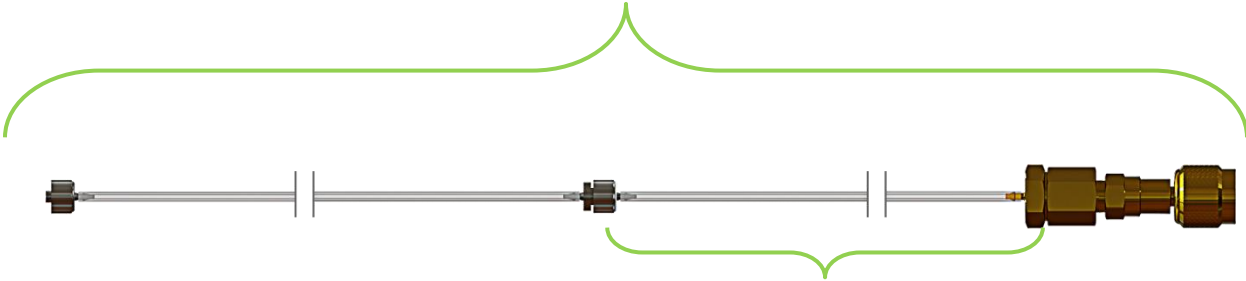

6-02-6001-11-0 ¼" Flare Low pressure hose assembly

**6-01-6001-26-0 Brass Sample
Hose restrictor assembly**