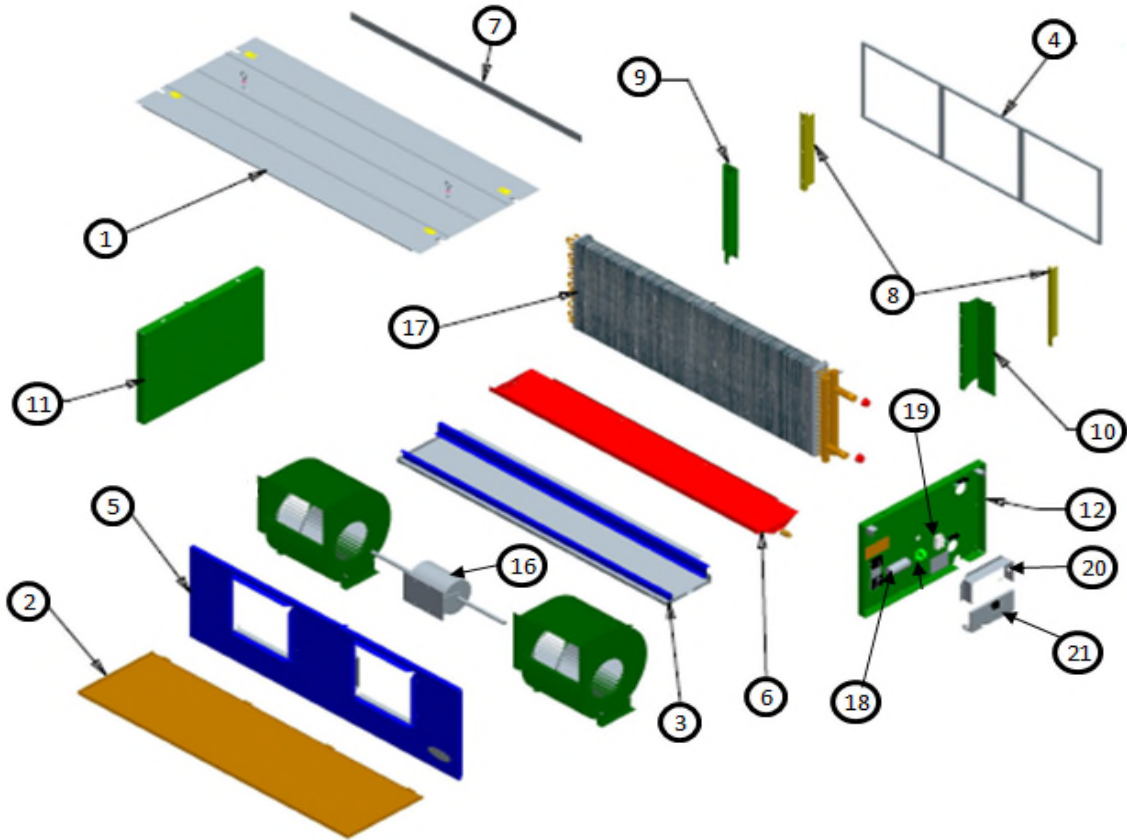

EXPLODED VIEW OF A TYPICAL 40LM-070/090/100/120 UNIT