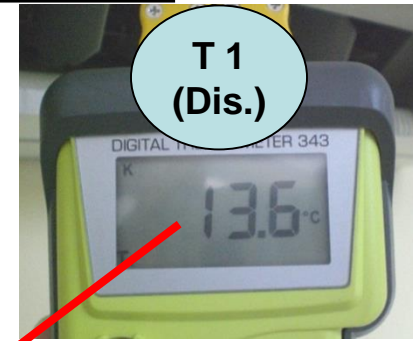

Date : 1-03-12

TPI 343C2 Dual Thermocouple Thermometer

Product : Dual K-Type Thermocouple Thermometer
 Brand : TPI (USA)
 Model : TPI 343C2 (C/W 2-SET GK-13M K-Type)
 Made : JV Korea

Product:

Application:

Item	Description	Packing	Unit	End-User Price (Whole WM)			Min. Order
				Cash	30 Days	60 Days	
1	TPI343C2 Dual K-Type Thermocouple Thermometer	1 set/box	per set				1-set