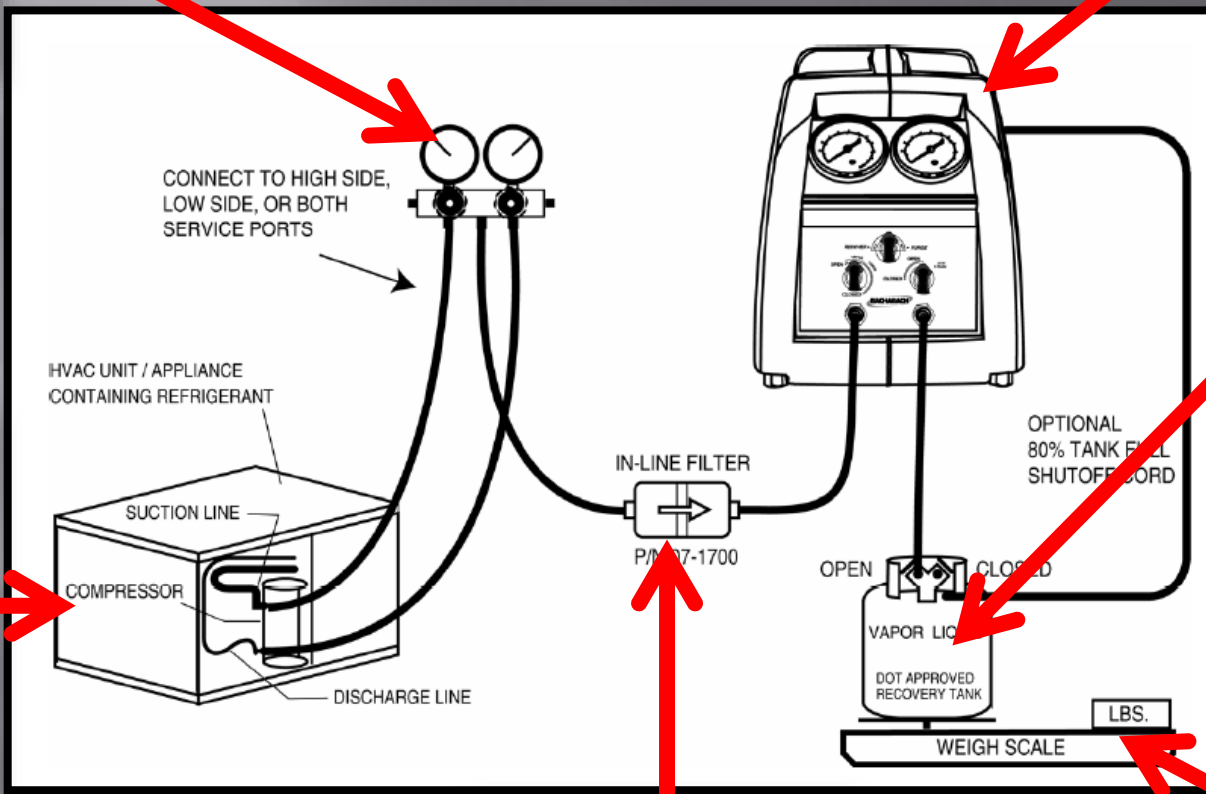

Refrigerant Recovery Equipment Installation

Manifold Set

Blue Stinger R&R Machine

Manchester Refrigerant Cylnd 50 lb (DOT-4BA-400)

Digital Charging Scale (Bacharach 2010-0000)

Air-Cond Unit

Emerson Filter Drier EK-052