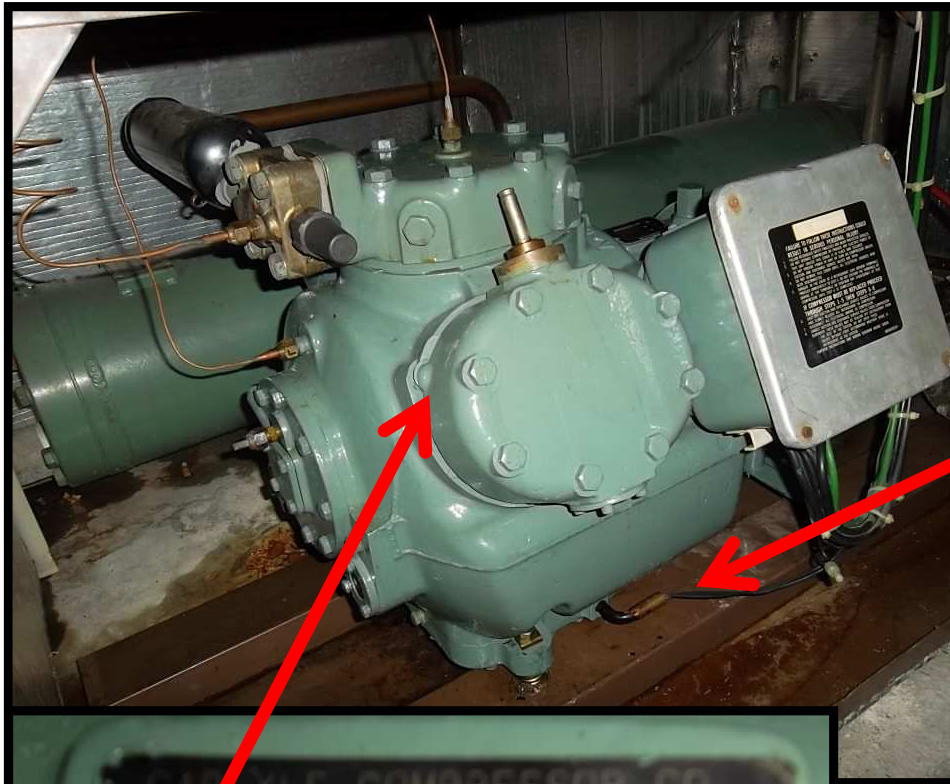

CULMI AIR-COND & REFRIGERATION PARTS SUPPLY SDN BHD

Date : 28-2-13

Menara Jcorp Compressor Heater Product Exploration

HEATER

CARLYLE Compressor
D6E2265610

Carrier WCPU (R22)
50BY.030..M90325