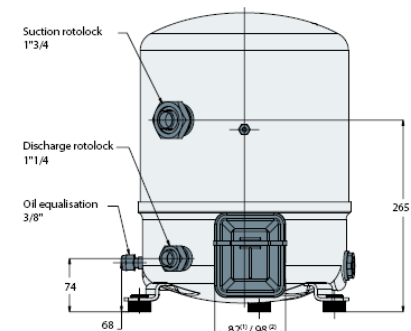

## Rotolock Valves Sizes Connections

1 cylinder

	Rotolock connections size		Pipe sizing		Rotolock valve	
	Suction	Discharge	Suction	Discharge	Suction	Discharge
MT/MTZ 018 - 022 (3/4/5/6/9) - 028 (3/4/5/6)	1"	1"	1/2"	3/8"	V06	V01
MT/MTZ022/1-028/1-032 - 036 - 040	1 1/4"	1"	5/8"	1/2"	V09	V06

2 cylinders

	Rotolock connections size		Pipe sizing		Rotolock valve	
	Suction	Discharge	Suction	Discharge	Suction	Discharge
MT/MTZ 044 - 050 - 056 - 064 - 072	1 3/4"	1 1/4"	7/8"	3/4"	V07	V04
MT/MTZ 080	1 3/4"	1 1/4"	1 1/8"	3/4"	V02	V04

4 cylinders

	Rotolock connections size		Pipe sizing		Rotolock valve	
	Suction	Discharge	Suction	Discharge	Suction	Discharge
MT/MTZ100 - 125 - 144 - 160	1 3/4"	1 1/4"	1 1/8"	3/4"	V02	V04

**Culmi Air-Cond & Refrigeration Parts Supply Sdn Bhd**