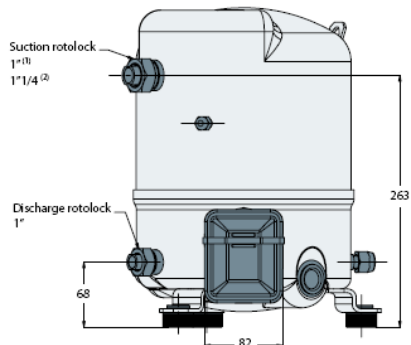

## Rotolock Valves Sizes Connections

1 cylinder

	Rotolock connections size		Pipe sizing		Rotolock valve	
	Suction	Discharge	Suction	Discharge	Suction	Discharge
MT/MTZ 018 - 022 (3/4/5/6/9) - 028 (3/4/5/6)	1"	1"	1/2"	3/8"	V06	V01
MT/MTZ022/1-028/1-032 - 036 - 040	1 1/4"	1"	5/8"	1/2"	V09	V06

2 cylinders

	Rotolock connections size		Pipe sizing		Rotolock valve	
	Suction	Discharge	Suction	Discharge	Suction	Discharge
MT/MTZ 044 - 050 - 056 - 064 - 072	1 3/4"	1 1/4"	7/8"	3/4"	V07	V04
MT/MTZ 080	1 3/4"	1 1/4"	1 1/8"	3/4"	V02	V04

4 cylinders

	Rotolock connections size		Pipe sizing		Rotolock valve	
	Suction	Discharge	Suction	Discharge	Suction	Discharge
MT/MTZ100 - 125 - 144 - 160	1 3/4"	1 1/4"	1 1/8"	3/4"	V02	V04

**Culmi Air-Cond & Refrigeration Parts Supply Sdn Bhd**