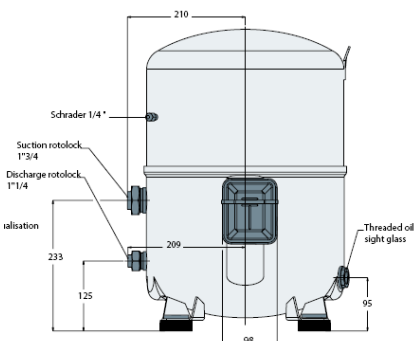

## Rotolock Valves Sizes Connections

1 cylinder

	Rotolock connections size		Pipe sizing		Rotolock valve	
	Suction	Discharge	Suction	Discharge	Suction	Discharge
MT/MTZ 018 - 022 (3/4/5/6/9) - 028 (3/4/5/6)	1"	1"	1/2"	3/8"	V06	V01
MT/MTZ022/1-028/1-032 - 036 - 040	1 1/4"	1"	5/8"	1/2"	V09	V06

2 cylinders

	Rotolock connections size		Pipe sizing		Rotolock valve	
	Suction	Discharge	Suction	Discharge	Suction	Discharge
MT/MTZ 044 - 050 - 056 - 064 - 072	1 3/4"	1 1/4"	7/8"	3/4"	V07	V04
MT/MTZ 080	1 3/4"	1 1/4"	1 1/8"	3/4"	V02	V04

4 cylinders

	Rotolock connections size		Pipe sizing		Rotolock valve	
	Suction	Discharge	Suction	Discharge	Suction	Discharge
MT/MTZ100 - 125 - 144 - 160	1 3/4"	1 1/4"	1 1/8"	3/4"	V02	V04

**Culmi Air-Cond & Refrigeration Parts Supply Sdn Bhd**