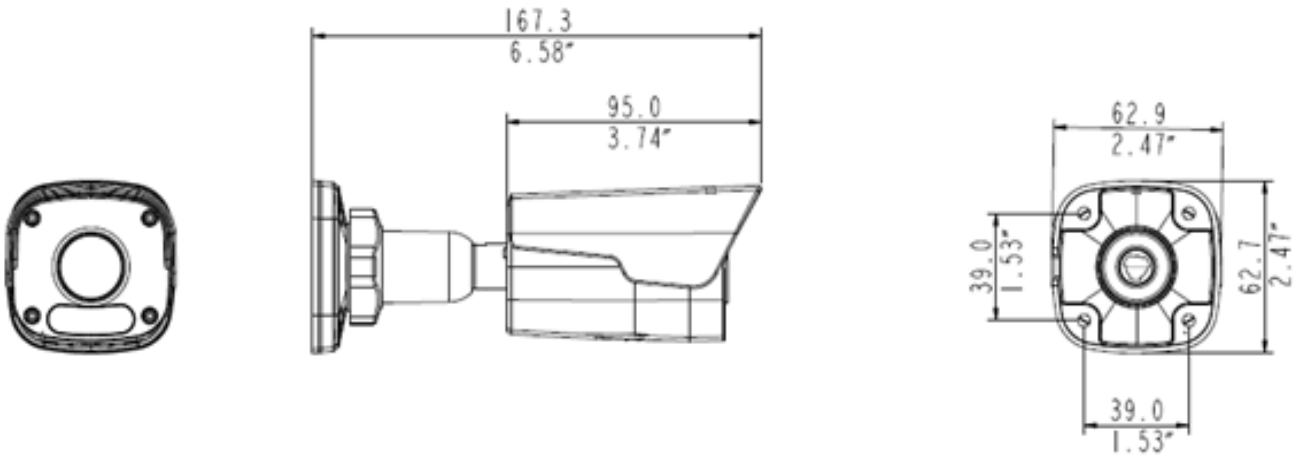

Dimensions

5 years **WARRANTY**
Giving more than the paying