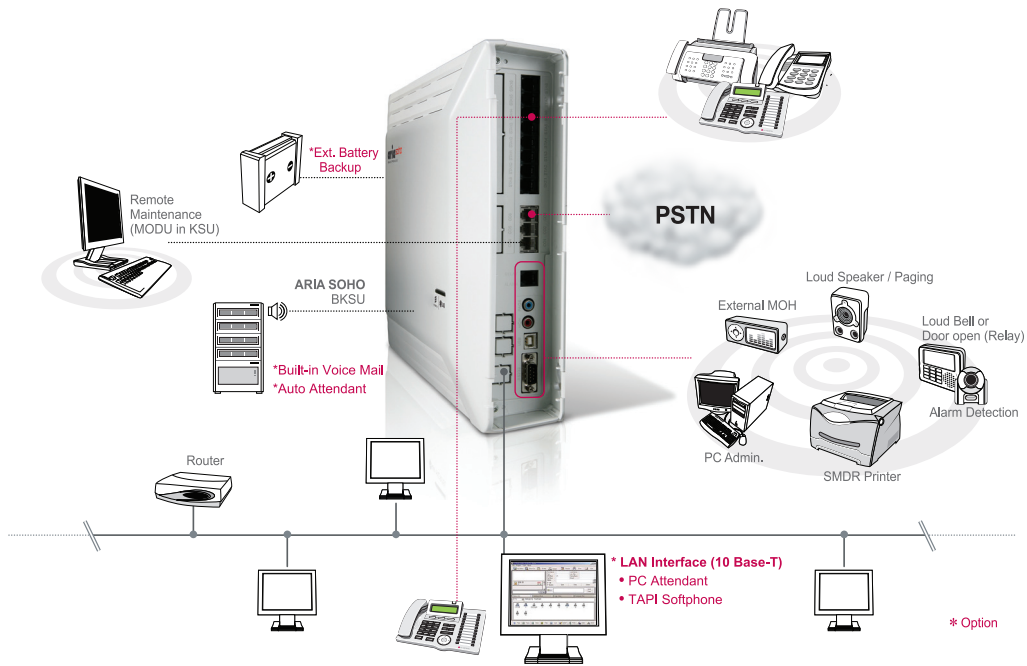

Smart Telephones for Communication

LDP-7224D

- Triple line LCD (3 x 24)
- 24 Flexible buttons
- 7 Fixed function keys
- 3 Soft keys
- Navigation key
- Speaker phone
- Dual LED
- Headset jack
- Wall mount brackets

Proprietary digital telephones

As proprietary digital terminals, ARIA SOHO offers customers several choices - LDP-7224D, LDP-7208D, LDP-7248DSS as desktop telephones and LDP-DPB as a door phone. LDP-7224D can be normally used as a programming terminal as well as an attendant console. For accommodating an user's convenience, wall mount brackets are provided as an option for desktop digital phones.

LDP-7208D

- Dual line LCD (2 x 24)
- 8 Flexible buttons
- 5 Fixed function keys
- Speaker phone
- Single LED
- Headset jack
- Wall mount brackets

LDP-7248DSS

- 48 Programmable keys
- Direct Station Selection

LDP-DPB

- Digital door phone
- Rotary type volume
- Dimension (mm)
: 99(W) X 132(L) X 33.1(H)