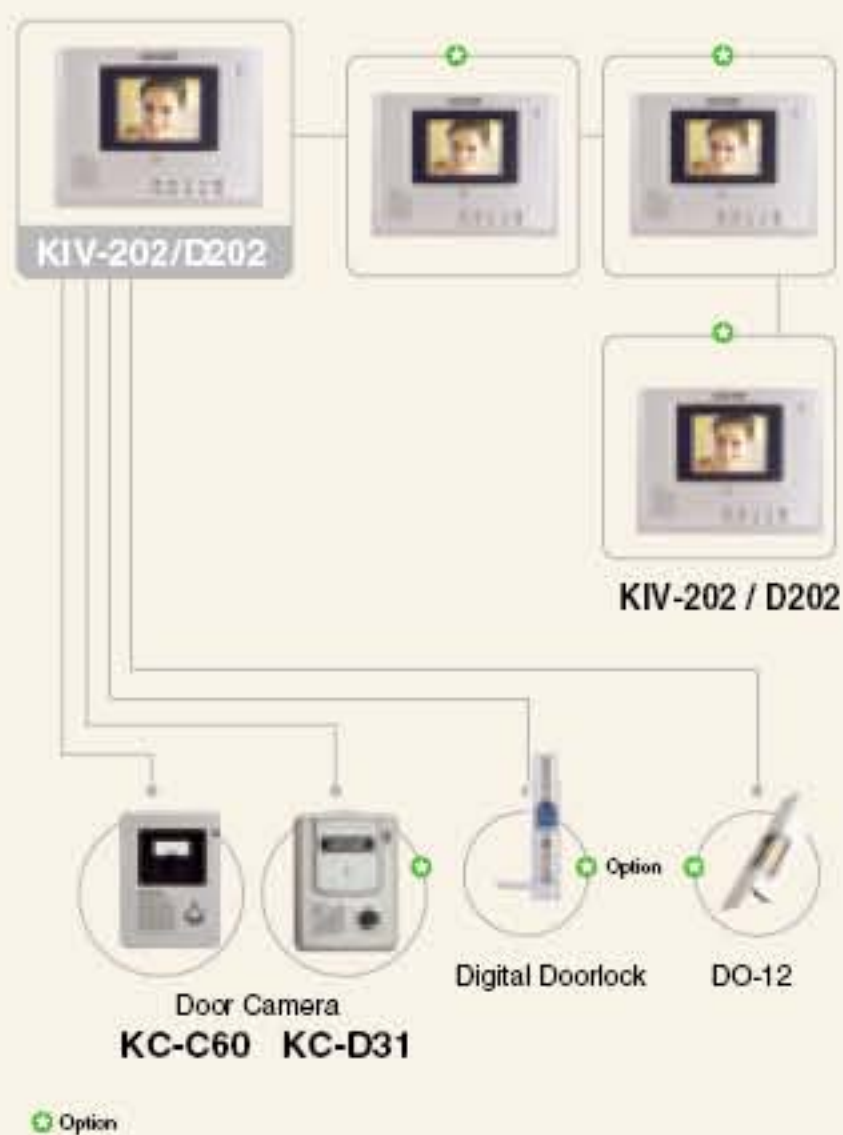

## Multiple type Home Videophone

### Diagram

## [ KIV-212 / D202 ]

- 5" TFT LCD Color Handsfree VDP
- For single house & multi apartment, condominium & villa system (upto 450 houses) are available
- Up to 5 indoor units (4 monitor & 1 audio handset, KIP-603) and 2 front door cameras connection
- Internal call & conversation function between extended indoor units in a house
- Audio + video conversation with visitor
- Door open (front door & common gate) function
- Call & conversation function with guard master
- Monitoring function from front door camera & common gate camera (KLP-C100, KLP-CP100)
- Upto 3pcs of common gate cameras connection in a building
- KIV-202 : AC Type, KIV-D202 : DC type

### Specifications

Model no.	KIV-212	KIV-D212
Power	SMPS AC100V ~ AC240V	DC17V / AC24V (Dual voltage)
Power consumption	Max. 19W, Stand by 2W	
Assurance temperature	0°C ~ +50°C	
Communication systems	Two way hands free conversation	
TFT LCD	4" Color TFT LCD	
Wiring	4wires (front door camera), 6wires (common gate camera)	
Max. wiring distance	Ø 0.65 single cable : 50m, 5C-2V coaxial cable : 100m (front door camera)	
Mount type	Surface mount	
Dimension (mm)	237(W) x 199(H) x 39(D)	
Weight (approx. kg)	1.5kgs	
Camera connection	Front door camera	KC-C60, KC-D31 (metal pinhole)
	Common gate camera	KLP-C100, KLP-C104, KLP-C108, KLP-C112 KLP-PC100, KLP-PC104, KLP-PC108, KLP-PC112