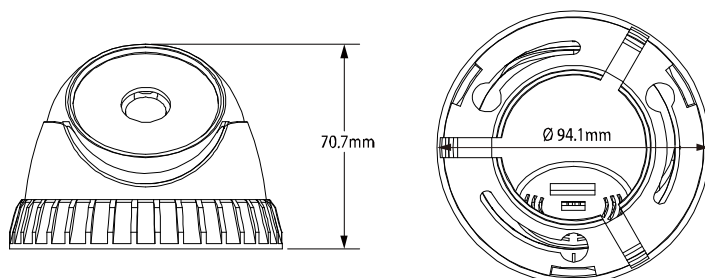

DG103A

HD CCTV 1080P IR Dome Camera

● FEATURES

- (1) 1/2.7" CMOS Sensor
- (2) 1080P video output
- (3) Low light sensitivity of 0.1 Lux / F1.8, 0Lux (IR LED ON)
- (4) Day and night 24-hour surveillance with IR effective distance up to 20 meters

● DIMENSIONS*

*Dimensional Tolerance: ± 5mm

● SPECIFICATIONS*

MODEL	DG103A
Pick-up Element	1/ 2.7" CMOS image sensor
Number of Pixels	1930(H) x 1088(V)
Video Frame Rate	1080P@30fps / 1080P@25fps
Min. Illumination	0.1 Lux / F1.8, 0 Lux (IR LED ON)
S/N Ratio	More than 48dB (AGC OFF)
Shutter Speed	1/30 (1/25) sec ~ 1/720000 (1/600000) sec
Lens	f3.6mm / F1.8
Lens Angle	96° (Horizontal) / 50° (Vertical) / 116° (Diagonal)
IR LED	21 units
IR Effective Distance	Up to 20 meters
IR Shift	YES
Day & Night Mode	YES
IRIS Mode	AES
White Balance	AUTO / USER / PUSH / 8000K / 6000K / 4200K / 3200K
AGC	Auto
Sharpness	YES
Flickerless	50HZ / 60HZ / OFF
BLC	YES
Operating Temperature	0°C ~ 40°C
Video Output	1.0 Vp-p composite, 75Ω
Power Source (±10%)	DC12V / 0.5A
Current Consumption (±10%)	200mA