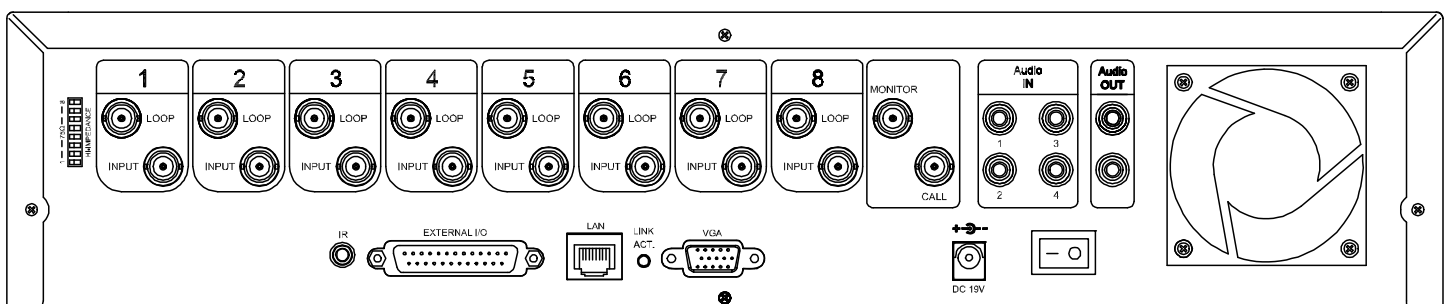

AVC796B

8CH H.264 DVR

USB Mouse Control with GUI Display

FEATURES

Mobile Surveillance with EagleEyes

- ❖ Compatible with many popular mobile platforms, such as iPhone, BlackBerry, Windows Mobile, Symbian & Android.

Remote Surveillance with Browsers and CMS

- ❖ For web browsers, compatible with Internet Explorer, Mozilla Firefox, Google Chrome & Mac Safari.
- ❖ For CMS software, available with our self-developed and free software, "Video Viewer."
- ❖ Applicable also to Apple's media player, QuickTime.

High Performance Design

- ❖ Definable "Resolution" / "Quality" / "FPS" by channels at your preferences to increase the recording efficiency, and avoid any important scenes to be missed.

Video Output

- ❖ Supports video output for both composite & VGA simultaneously.
- ❖ Support VGA resolution output up to 1600 x 1200.

Intelligent Motion Recording

- ❖ Only the channel with an event will be recorded to effectively save a significant amount of hard disk space and have the maximized recording time.
- ❖ Supports pre-alarm recording.

Remote Independent Operation

- ❖ Channel switching is independent from the local site, allowing users to have private image monitoring remotely.

Multiplex

- ❖ Allows live display, record, playback, backup and network operation at the same time.

Backup Function

- ❖ Supports DVD writer (optional), USB flash drive and network backup.

Audio / Video Support

- ❖ 4 audio-in, 2 audio-out to record sounds.

REAR PANEL