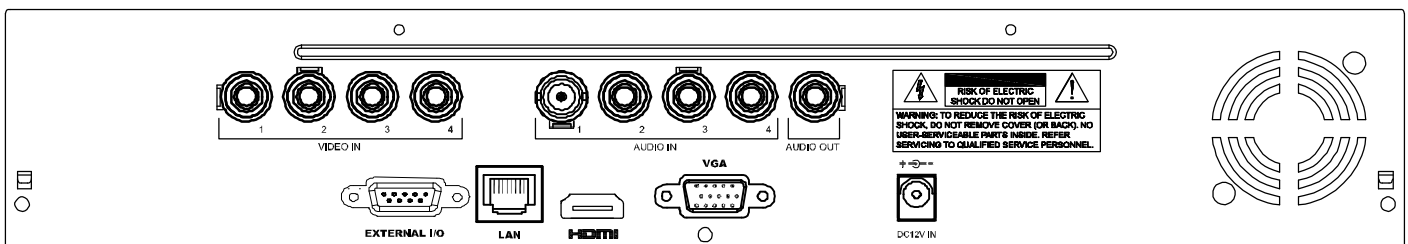

SPECIFICATIONS

q Remote Surveillance from PC

Compatible Operating System	Windows & MAC	
Compatible Program	Web Browser:	Internet Explorer, Mozilla Firefox, Google Chrome, Safari & Opera
	Video Viewer:	For both Windows and MAC operating systems
	QuickTime	For both Windows and MAC operating systems
Max. online users	10	
Web Transmitting Compression Format	H.264	
Network Live Audio	YES	
Remote Independent Operation	YES	
Remote Event Download & Playback	YES	
R.E.T.R. (Remote Event Trigger Recording)	YES	

q Mobile Surveillance

App	EagleEyes	
Compatible Devices	iOS & Android devices	
Push Status	YES (With EagleEyes for iPhone, iPad, Android versions)	

q Others

AVTECH Free DDNS service	YES	
Multiplex Operation	Live display / record / playback / backup / network operations	
System Recovery	System auto recovery after power failure	
Optional Peripherals	Keyboard Controller	

*The specifications are subject to change without notice.

** Dimensional tolerance: ±5mm

REAL PANEL

TELEFEELING COMMUNICATION SDN BHD

Tel : 03-9131 3030

Fax : 03-9133 2030

info@telefeeling.com

www.telefeeling.com