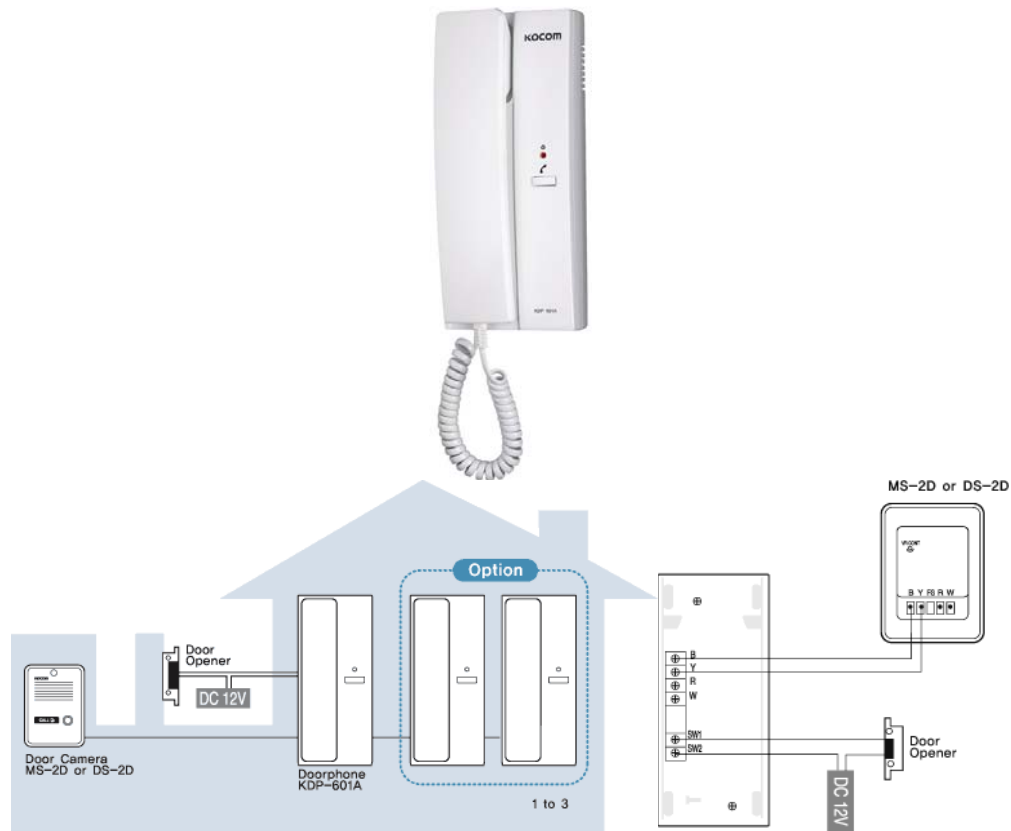

# Kocom intercom division

## **KDP-601A/601D (battery operated intercom)**

Gentle electronic sound

KDP-601A: AC220 (only) or 110V (only)

KDP-601D: Used DC6V (4Piece of 1.5V batteries into housing, lasts 10months)

Communication range: Ø 0.65mm wire, 300mm line

Easily mounted on wall, desk

Item	Specification
KDP-601A(AC)	
Power	AC 220V(only) or 110V(only)
Power consumption	Un load :0.5W Inload:3.3W
Signal Sound	Chime
Wiring	2 Wired polarity
Range	300m(Ø0.65mm)
KDP-601D(DC)	
Power	DC 6V(LR6-AA 1.5V X 4)
Power consumption	Un load : 0.5W, inload: 0.6W
Signal Sound	chime
Wiring	2 Wired polarity
Range	300m(Ø0.65mm)