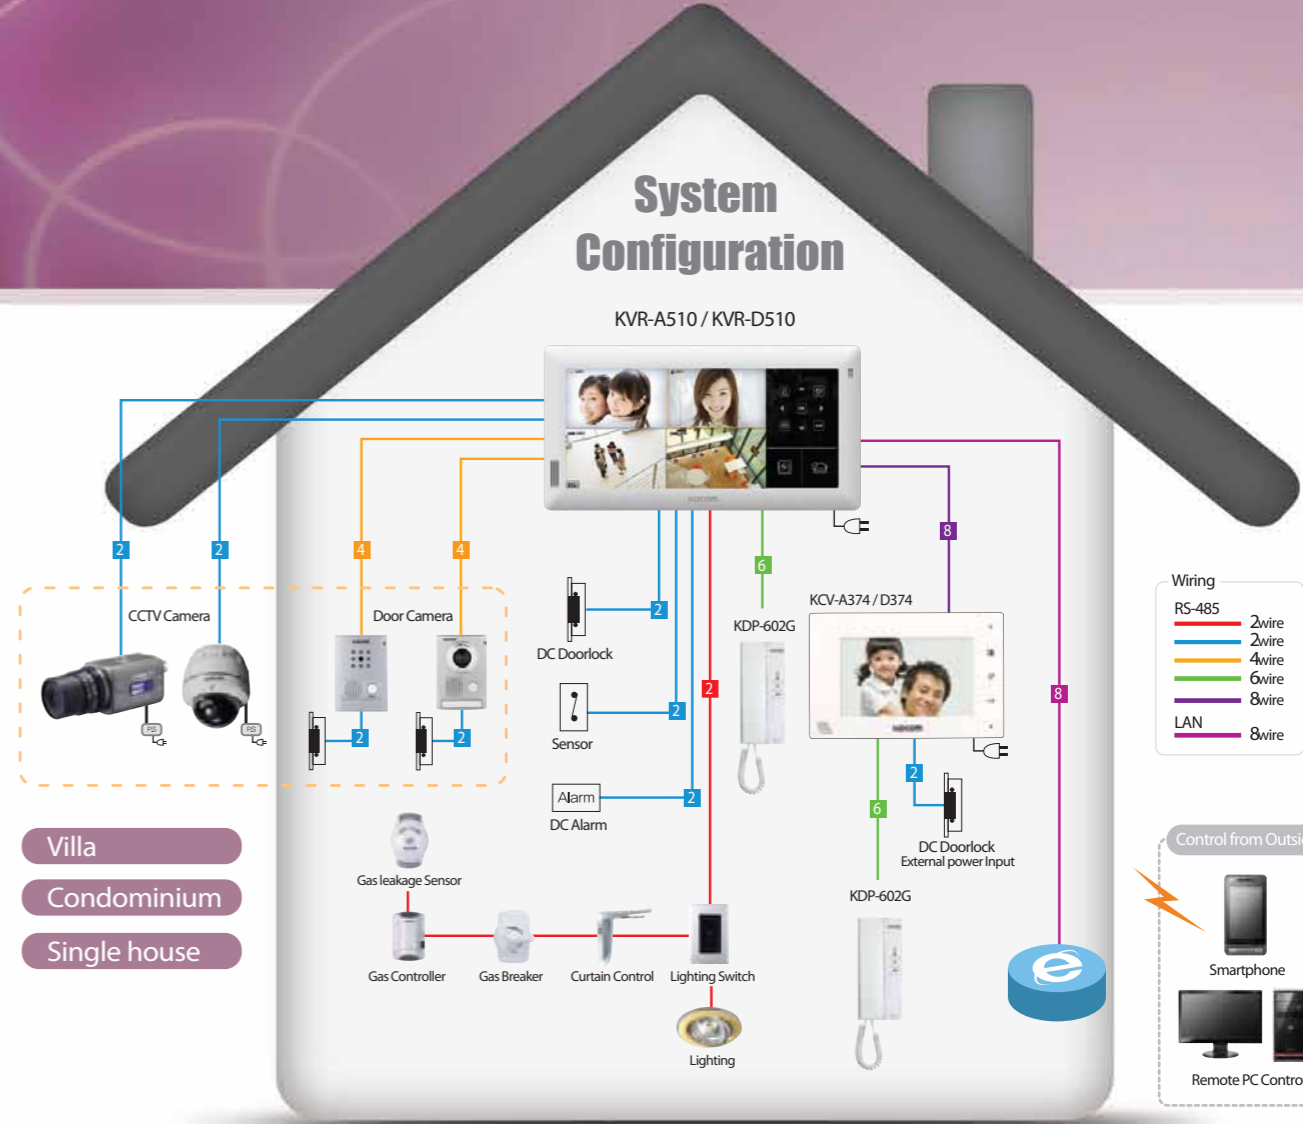

Desktop / Wall-Mount available

Both Wall-mount and Desktop with a cradle (*optional) are available.

KVR-A510/D510 CMS Program

Robust Network Network Transmission

Remote management through CMS

Remote Monitoring, Playback & Set up by Client program

KVR-A510/D510 Smartphone Viewer by App.

Easy control from the Smart phone DVR View (4Ch)