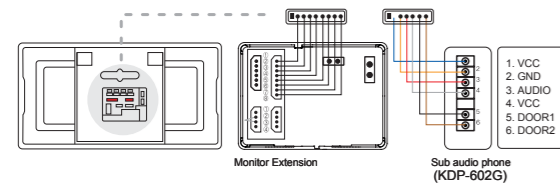

Function

DVR

- Pentaplex Standalone DVR,
- H.264 codec, Real-time Recording at Half D1,
- Control (Touch Screen/Mouse/Front Key), Multi-language,
- De-Interlacing, Watch-dog, Water-Mark,
- Recording (Sensor, Continuous, Schedule, Motion)
- Pre/Post-Alarm, Search (Time, Calendar, Events and First/Last),
- Backup (SD card, External HDD & Network),
- Event/Alarm (Email Notification/Alarm-Out/ Buzzer for Events/Video Loss Warning),
- Dual-Stream, I.E Web-Browsing,
- CMS (Live Monitoring Max.64ch) : Playback / Backup, PTZ, Local DVR Reboot, DDNS,
- Smart phone Viewer (Android Phones, iPhone)

Smart Home

- Light (Dimming), Curtain, Gas control by RS485, Control by Touch screen, Schedule & Scenario.
- Digital Album, Calendar, Clock, Scheduler & Screen Savor

Videophone

- Upto 4 indoor units extension (w/ KDP-602G audio sub phone) with 4 cameras connection
- Communication with visitor,
- Intercom between extended indoor units,
- Monitoring & Door open,
- OSD Menu, 5 Melody selection,
- Recording real time moving pictures.
- IP Video doorphone through internet connection.

Wiring

Monitor / Interphone