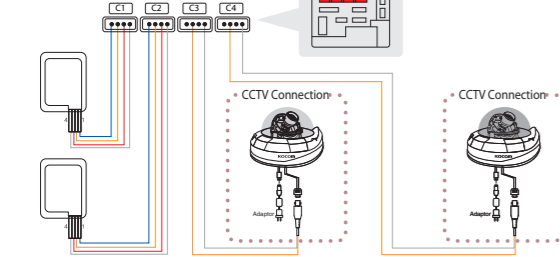

Function

DVR

- Pentaplex Standalone DVR,
- H.264 codec, Real-time Recording at Half D1,
- Control (Touch Screen/Mouse/Front Key), Multi-language,
- De-Interlacing, Watch-dog, Water-Mark,
- Recording (Sensor, Continuous, Schedule, Motion)
- Pre/Post-Alarm, Search (Time, Calendar, Events and First/Last),
- Backup (SD card, External HDD & Network),
- Event/Alarm (Email Notification/Alarm-Out/ Buzzer for Events/Video Loss Warning),
- Dual-Stream, I.E Web-Browsing,
- CMS (Live Monitoring Max.64ch) : Playback / Backup, PTZ, Local DVR Reboot, DDNS,
- Smart phone Viewer (Android Phones, iPhone)

Smart Home

- Light (Dimming), Curtain, Gas control by RS485, Control by Touch screen, Schedule & Scenario.
- Digital Album, Calendar, Clock, Scheduler & Screen Savor

Videophone

- Upto 4 indoor units extension (w/ KDP-602G audio sub phone) with 4 cameras connection
- Communication with visitor,
- Intercom between extended indoor units,
- Monitoring & Door open,
- OSD Menu, 5 Melody selection,
- Recording real time moving pictures.
- IP Video doorphone through internet connection.

Wiring

Monitor / Interphone

Camera

Dimension

Door Camera Connection

Specifications

DVR