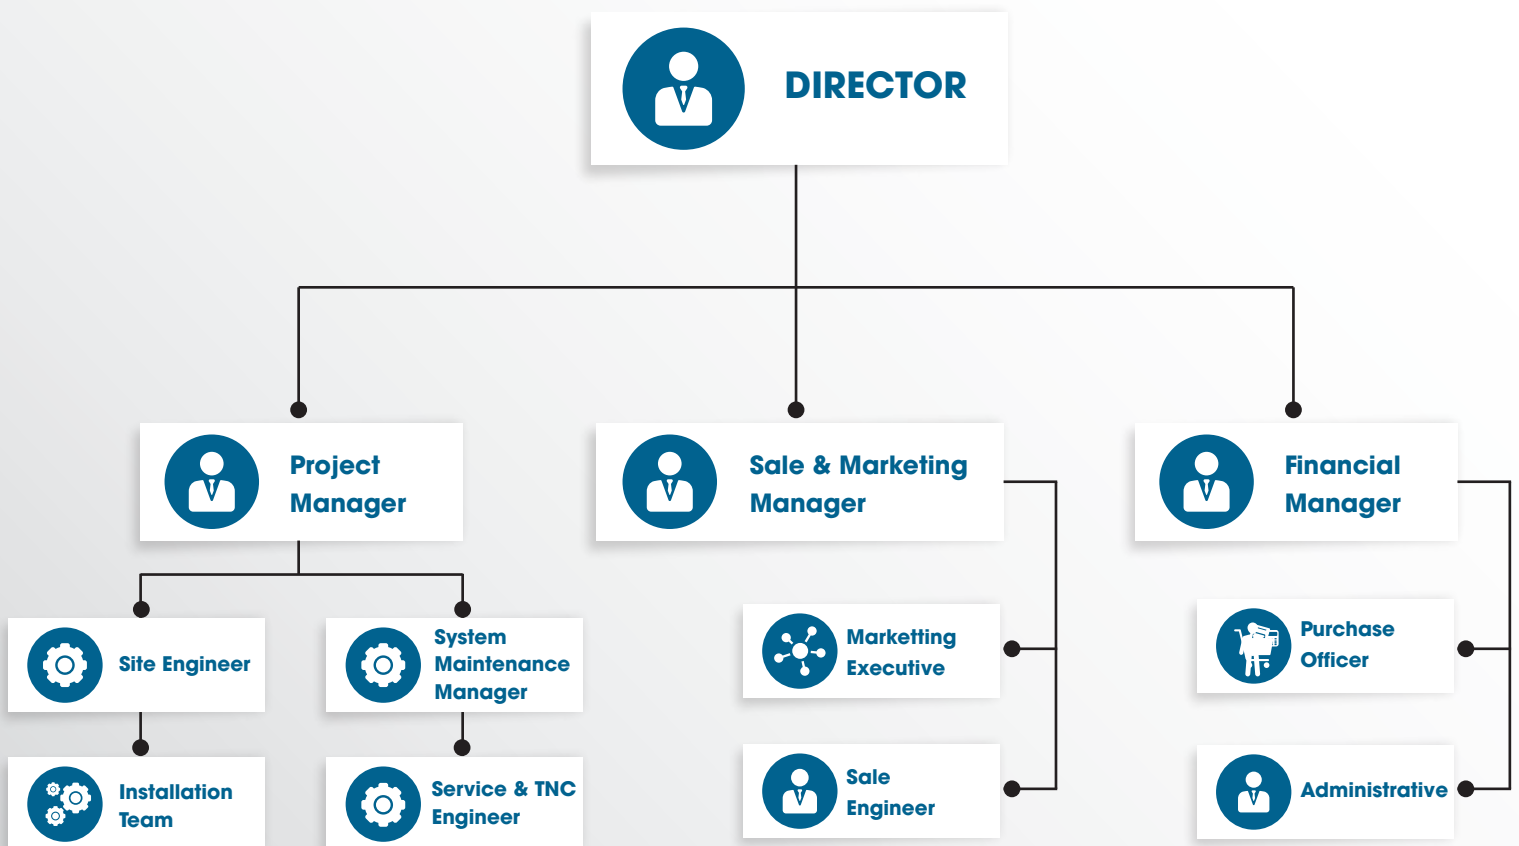

## 2016

In-house turnstiles & speed gates factory is established.

# Corporate Structure

We have staffs that are dedicated to their respective jobs & responsibilities. Our team is committed to deliver a reliable and comprehensive solution. We choose quality over quantity. Timely delivery and smooth handover is our first priority.